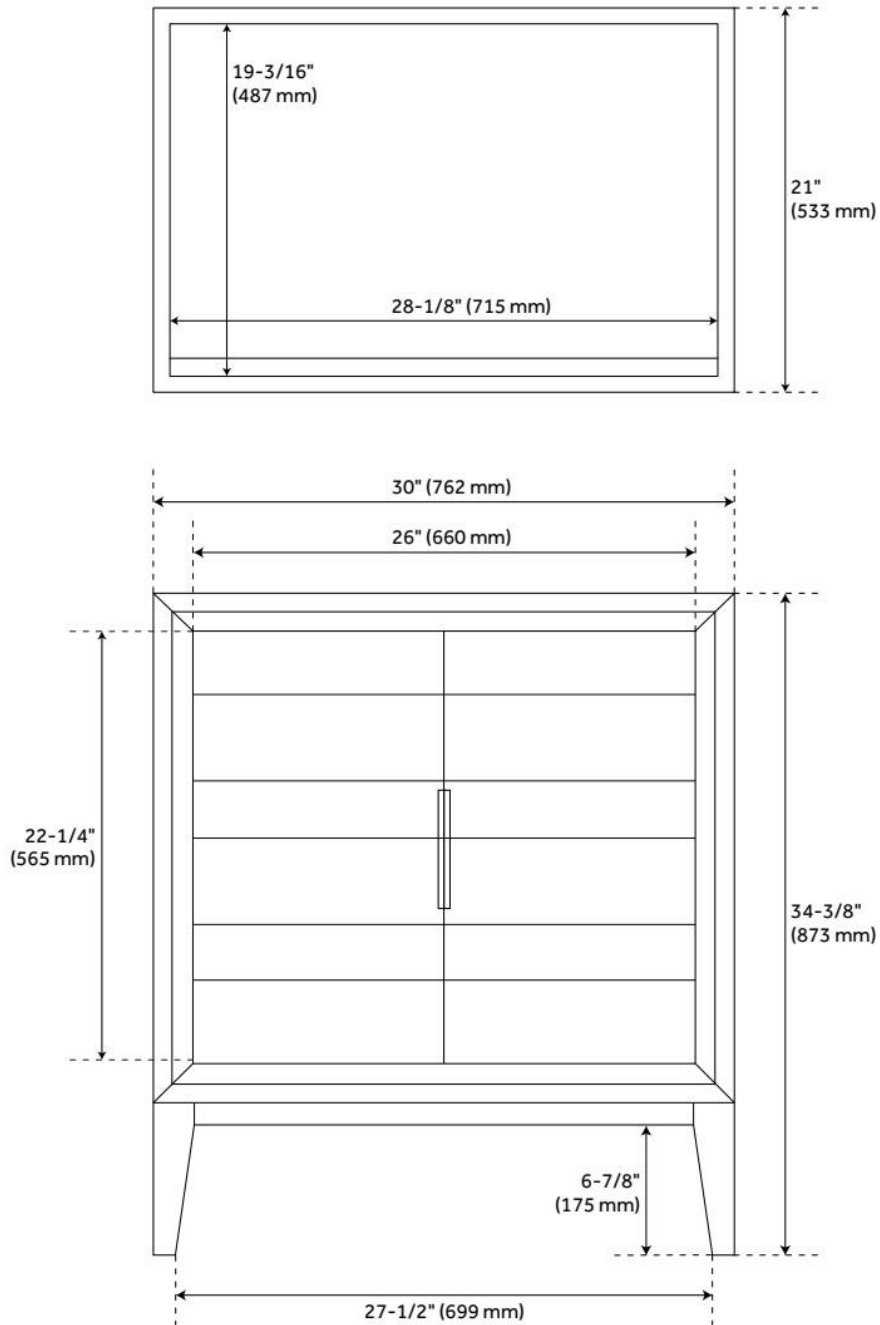

30" ALISO TEAK VANITY FOR RECTANGULAR UNDERMOUNT - JAVA

SKU: 950734

Code: SH476320, SH476319, SH459198, SH459199, SH459189, SH459190, SH459191, SH459192, SH459193, SH459187, SH459188

FEATURES

Material: Teak
Number of Doors: 2
Hardware Finish: Black
Built-In Adjusters: Yes

LISTED ID: 506897

ADDITIONAL FEATURES

- Granite is A-grade. Polished Carrara Marble is sourced from Italy.
- Each stone top is carved from a single piece of stone and will feature natural variations.
- Includes a matching backsplash and a white porcelain sink.
- See Installation Instructions for directions to attach the vanity top and sink.
- [Wood finish samples available.](#)

REVISED 8/12/2024

30" ALISO TEAK VANITY FOR RECTANGULAR UNDERMOUNT - JAVA

SKU: 950734

Code: SH476320, SH476319, SH459198, SH459199, SH459189, SH459190, SH459191, SH459192, SH459193, SH459187, SH459188

REVISED 8/12/2024