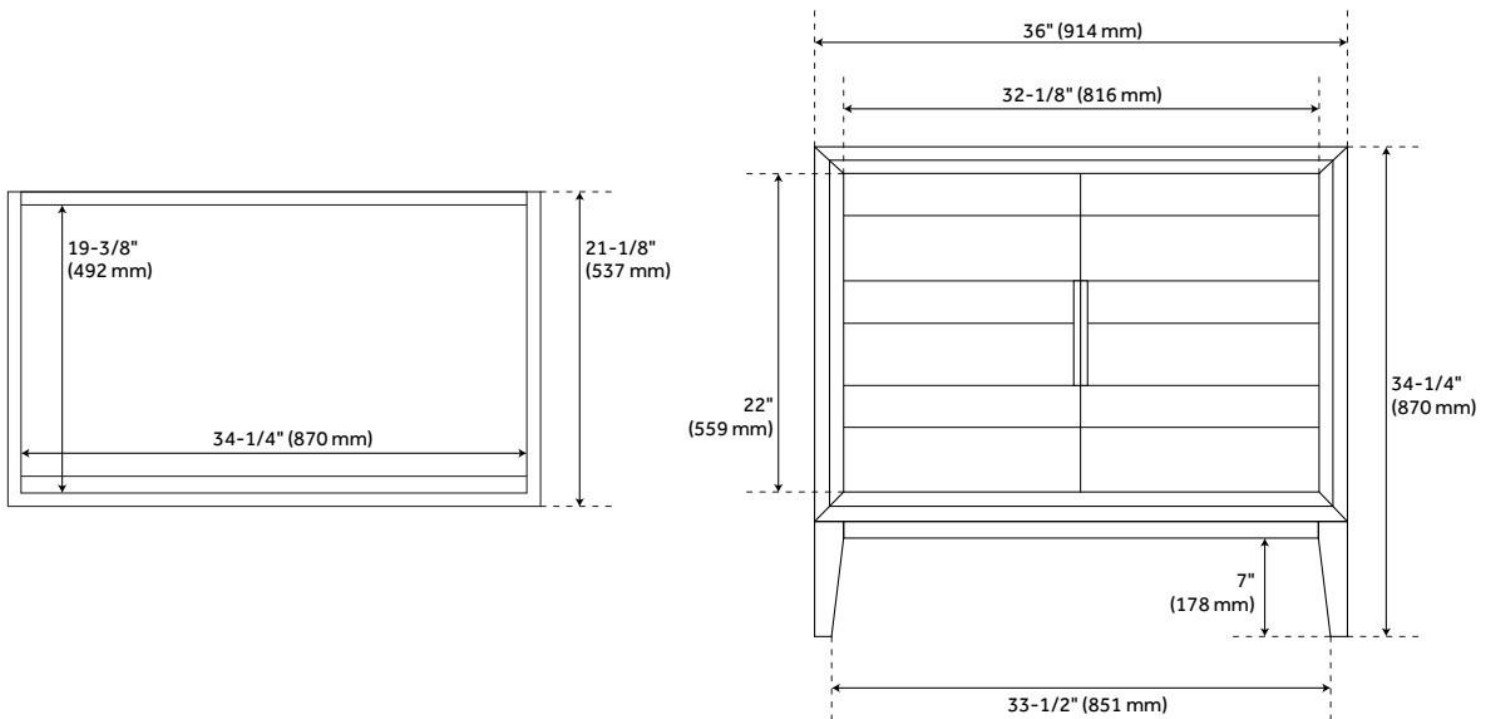

36" ALISO TEAK VANITY WITH RECTANGULAR UNDERMOUNT SINK - JAVA

SKU: 950734-36-RUMB

Code: SH482505, SH482506, SH482507, SH482508, SH482509, SH482510, SH482511, SH482512, SH482515

REVISED 8/12/2024