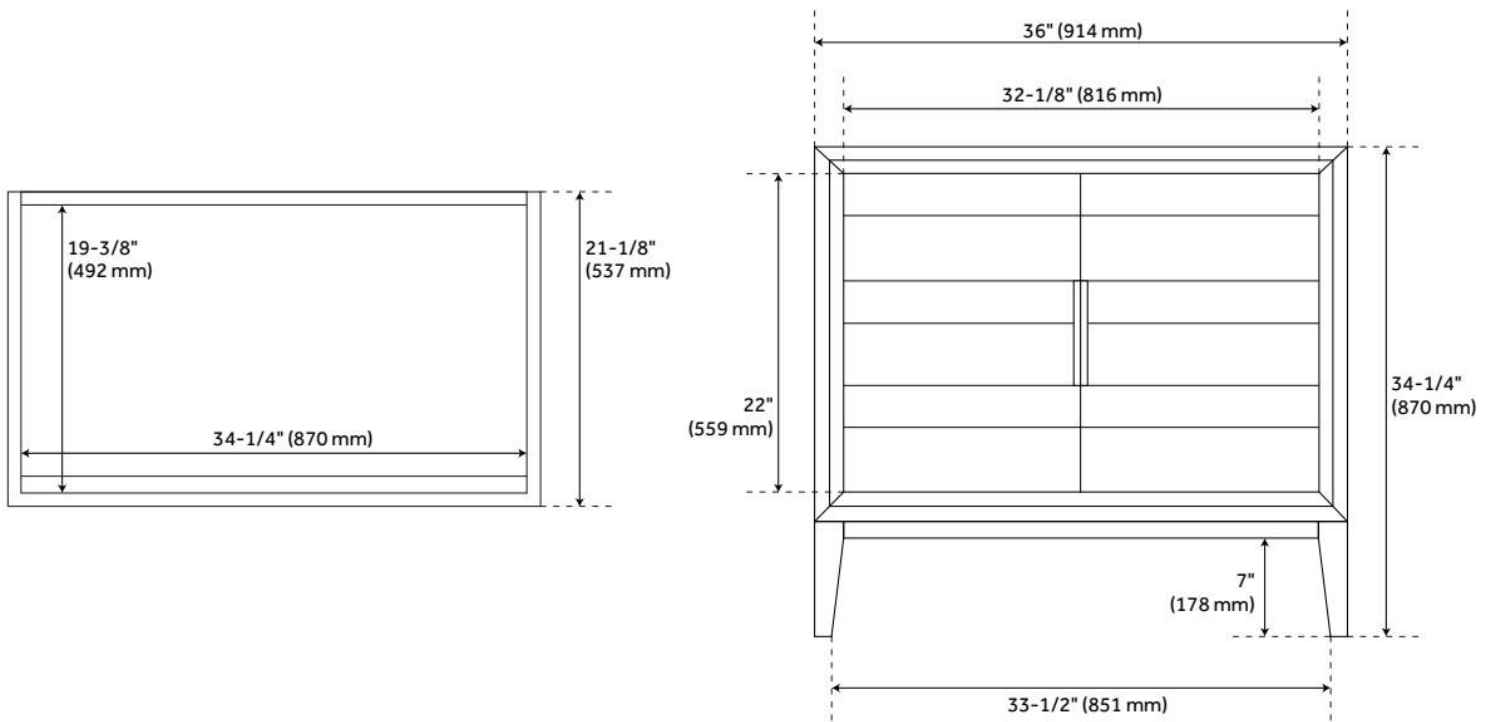

36" ALISO TEAK VANITY WITH RECTANGULAR UNDERMOUNT SINK - JAVA

SKU: 950734-36-RUMB

Code: SH482505, SH482506, SH482507, SH482508, SH482509, SH482510, SH482511, SH482512, SH482515, SH559089

REVISED 11/26/2024