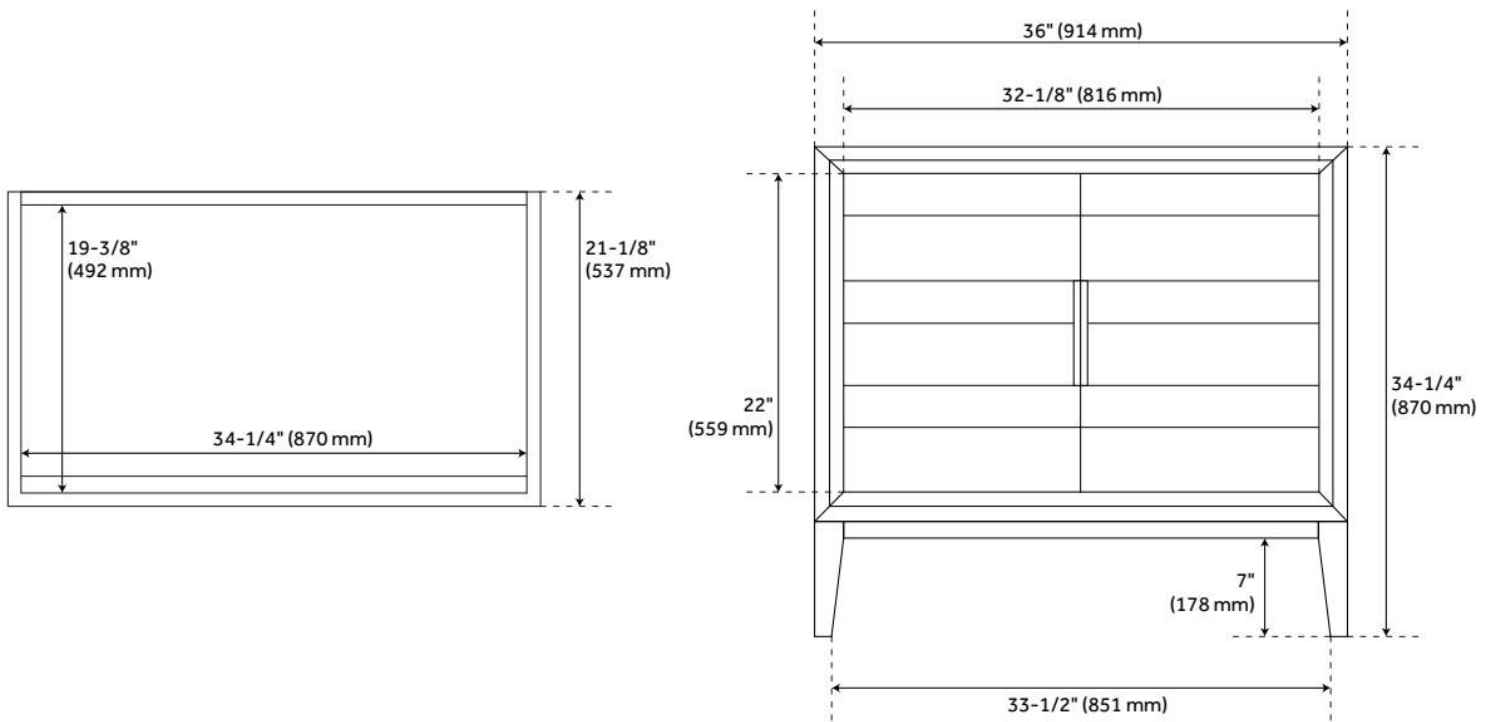

36" ALISO TEAK VANITY WITH UNDERMOUNT SINK - JAVA

SKU: 950734-36-UM

Code: SH482501, SH482502, SH482503, SH482504

REVISED 8/12/2024