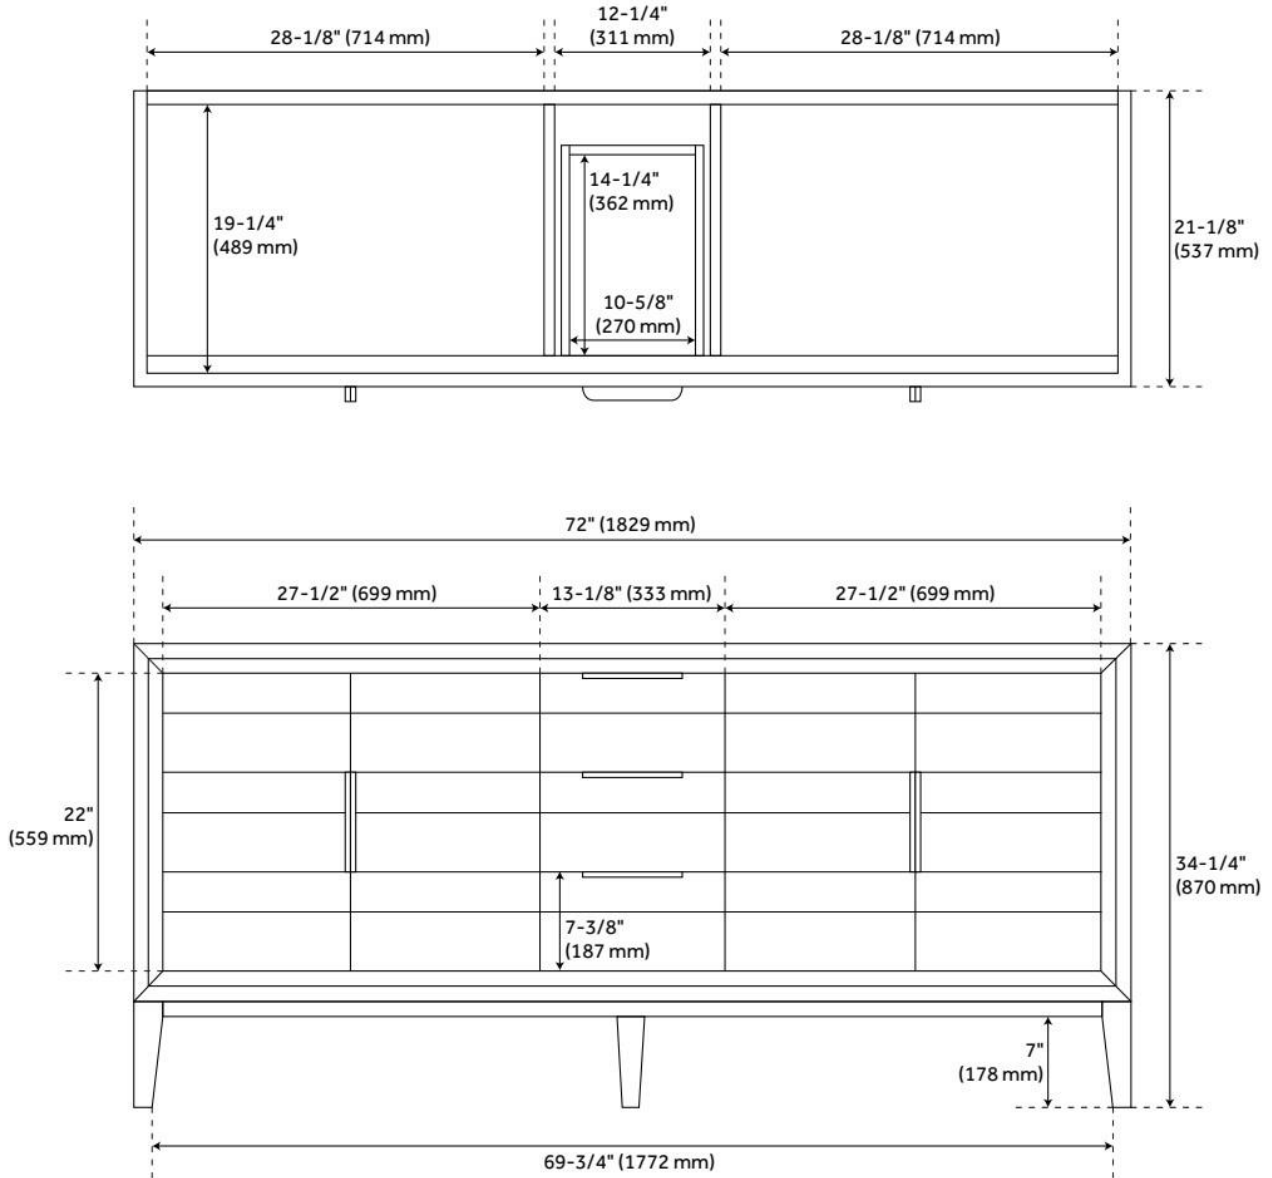

72" ALISO TEAK DOUBLE VANITY WITH RECTANGULAR UNDERMOUNT SINK - JAVA

SKU: 950734-72-RUMB

Code: SH482522, SH482523, SH482524, SH482525, SH482526, SH482527, SH482528, SH482529, SH482530, SH482531, SH559135

REVISED 11/27/2024