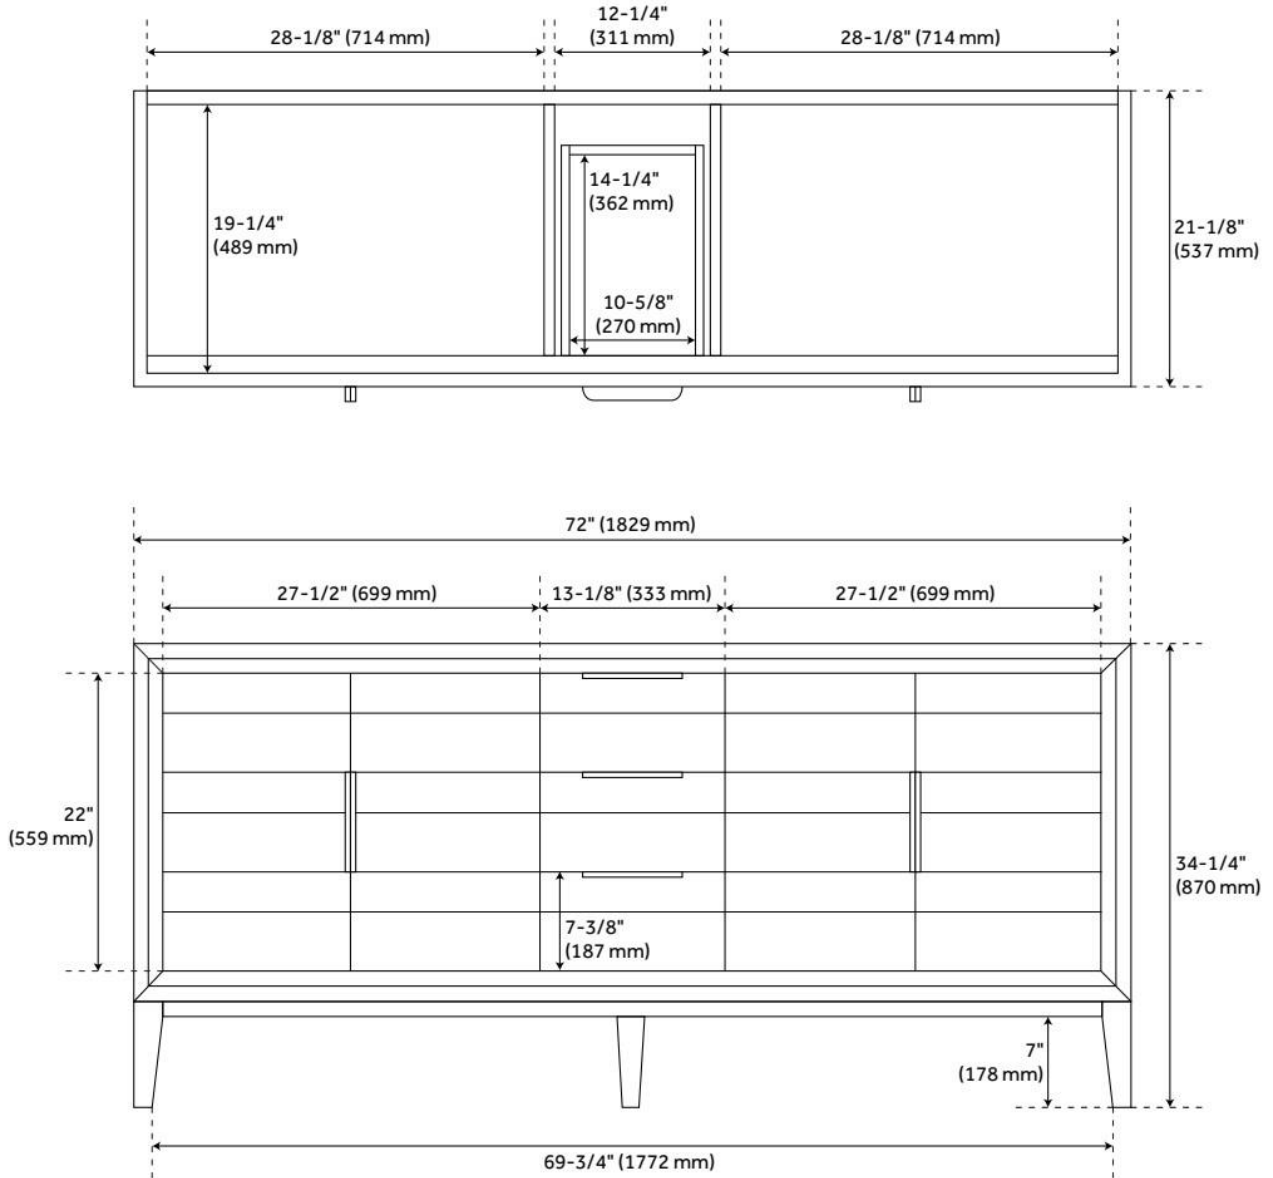

72" ALISO TEAK DOUBLE VANITY WITH UNDERMOUNT SINK - JAVA

SKU: 950734-72-UM

Code: SH482516, SH482517, SH482518, SH482519, SH482520

REVISED 8/6/2024