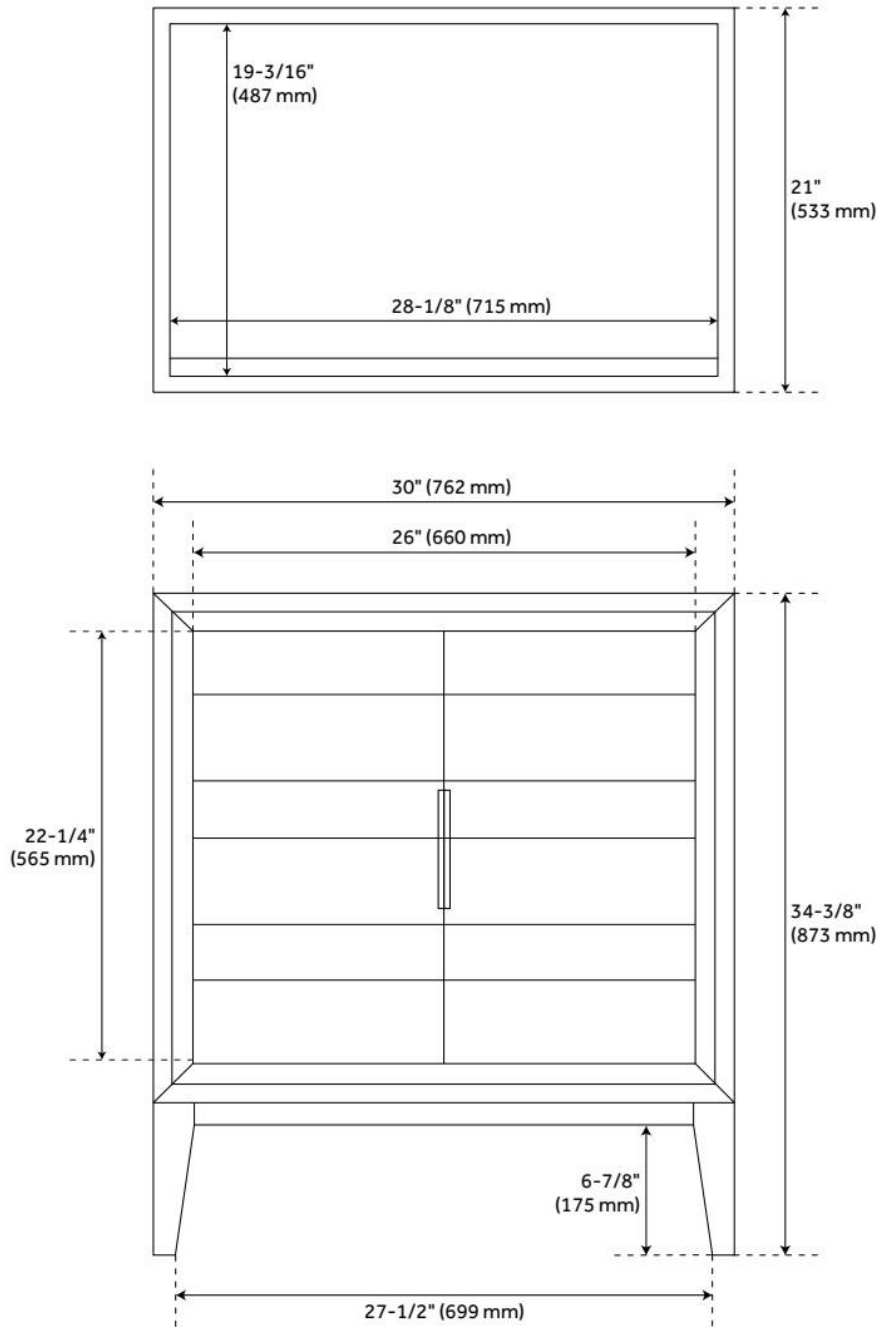

30" ALISO TEAK VANITY FOR RECTANGULAR UNDERMOUNT - JAVA

SKU: 950734

Code: SH476320, SH476319, SH459198, SH459199, SH459189, SH459190, SH459191, SH459192, SH459193, SH459187, SH459188, SH559072

REVISED 11/26/2024