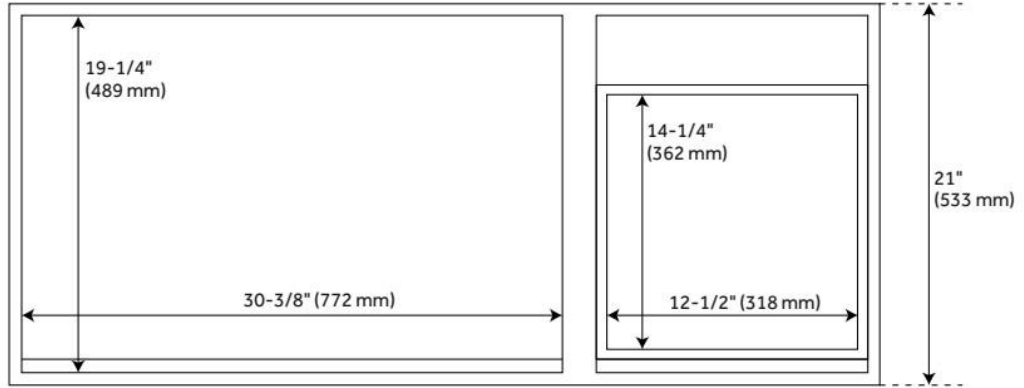

48" ALISO TEAK VANITY FOR UNDERMOUNT SINK - NATURAL TEAK

SKU: 950737

Code: SH459215, SH459213, SH459214, SH459216, SH459212

REVISED 8/1/2024