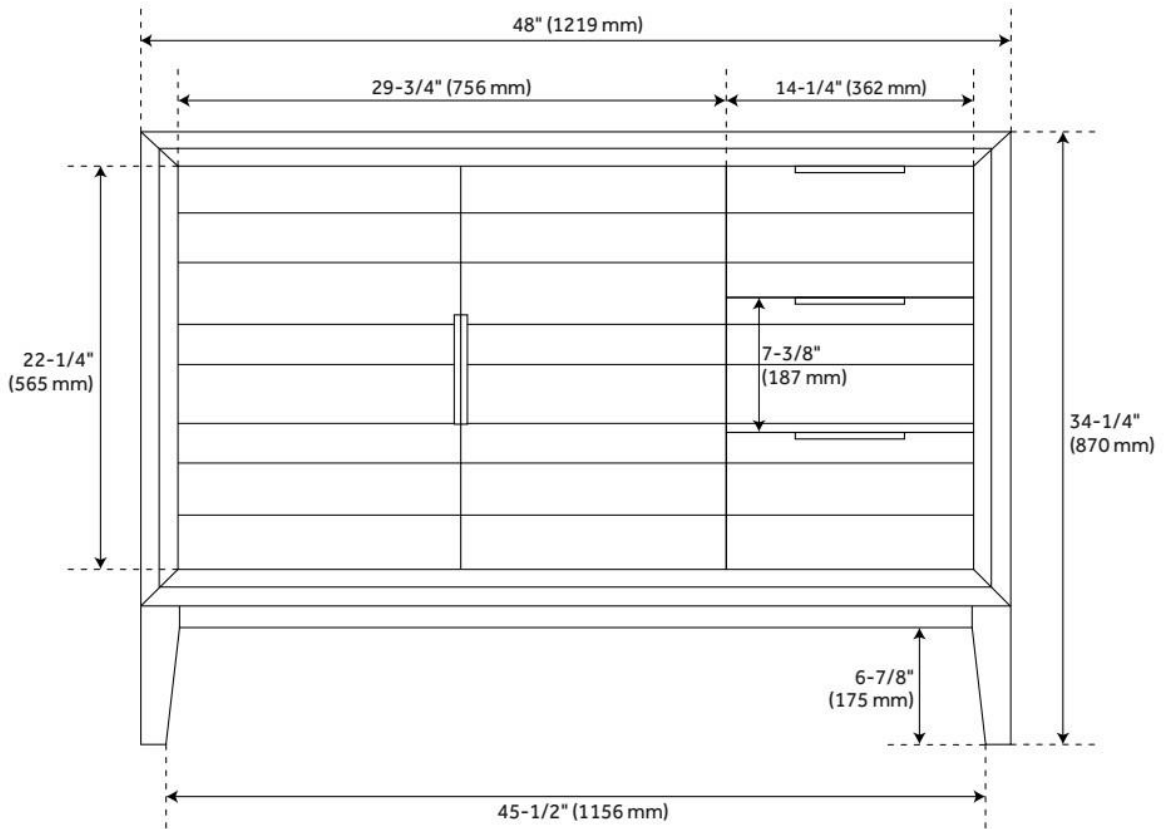

48" ALISO TEAK VANITY FOR UNDERMOUNT SINK - NATURAL TEAK

SKU: 950737

Code: SH459215, SH459213, SH459214, SH459216, SH459212

REVISED 8/1/2024