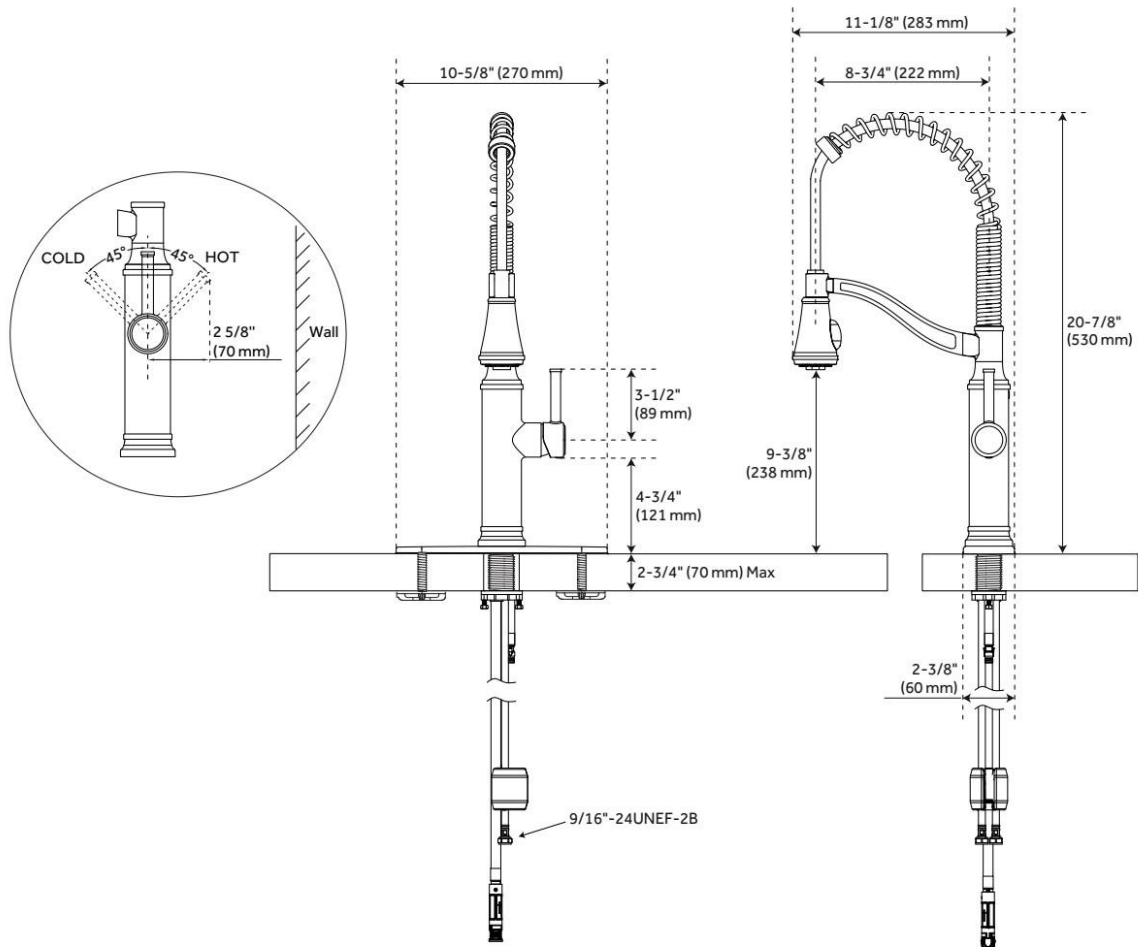

## FEATURES

Material: Metal construction for strength and durability

Installation Type: Single-Hole

Connection Type: Compression

Flow Rate: 1.75 gpm (6.6 L/min) @ 60 psi

Spray Type: Stream

Cartridge Type: Ceramic Disc

Swivel Spout: Yes

ASME A112.18.1/CSA B125.1, NSF/ANSI 372, NSF/ANSI 61, NSF/ANSI/CAN 61, NSF/ANSI/CAN 61-9:Q≤1, ICC/ANSI A117.1, CEC Listed, CALGreen, Massachusetts Accepted, LISTED ID: SHXCCB107\*

## ADDITIONAL FEATURES

- 2-function sprayer stream (Spray & Aerated).
- Pull-down sprayer hose.
- Included deck plate can be used to hide holes when retrofitting from a widespread faucet.
- The Deck Plate length is 10-5/8".

# CARIBANA SINGLE HANDLE TWO-TONE KITCHEN FAUCET

SKU: 950738-TT

Code: SH484595, SHXCCB107

REVISED 5/20/2024