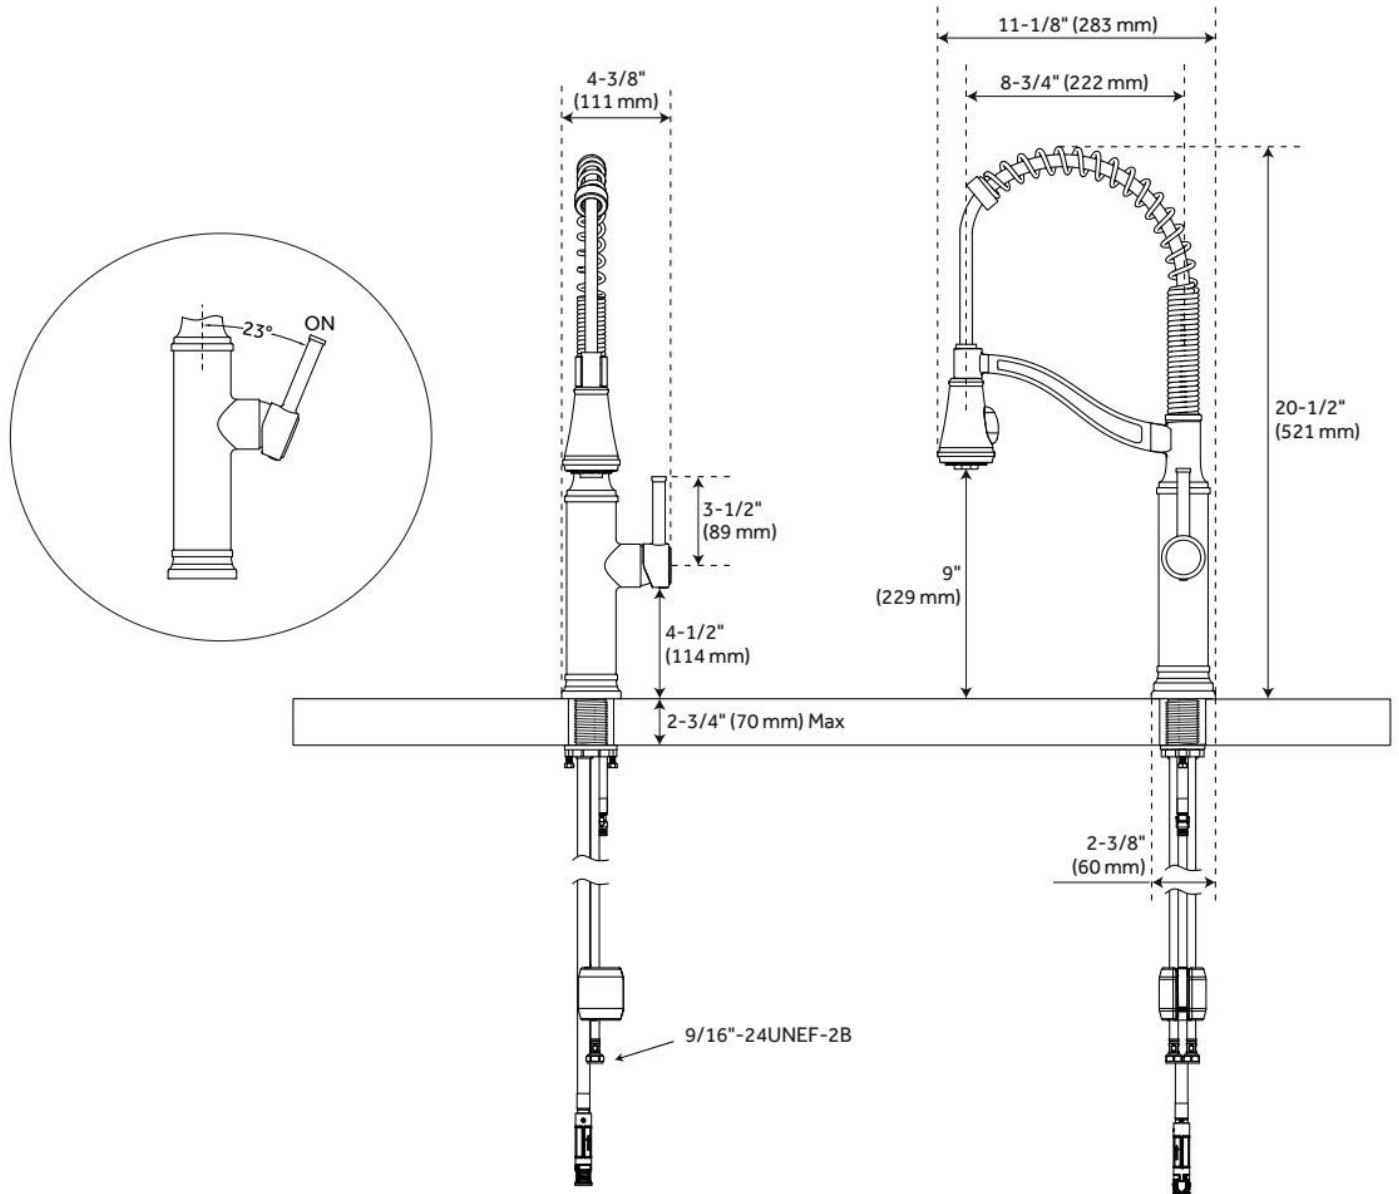

CARIBANA SINGLE HANDLE KITCHEN FAUCET

SKU: 950738
Code: SHXCCB107

REVISED 5/21/2024