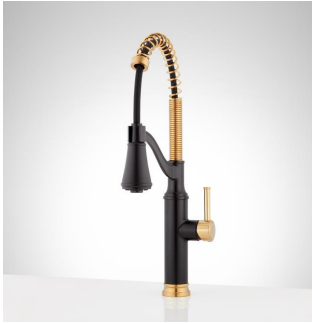

CARIBANA SINGLE HANDLE KITCHEN FAUCET

SKU: 950738

Code: SHXCCB100, SHXCCB107

ADDITIONAL FEATURES

- 2-function sprayer stream (Spray & Aerated).
- Deck plate can be used to hide holes when retrofitting from a widespread faucet.
- The Deck Plate length is 10-5/8".
- Pull-down sprayer hose.
- See spec sheet for deck plate measurements.

REVISED 3/17/2023