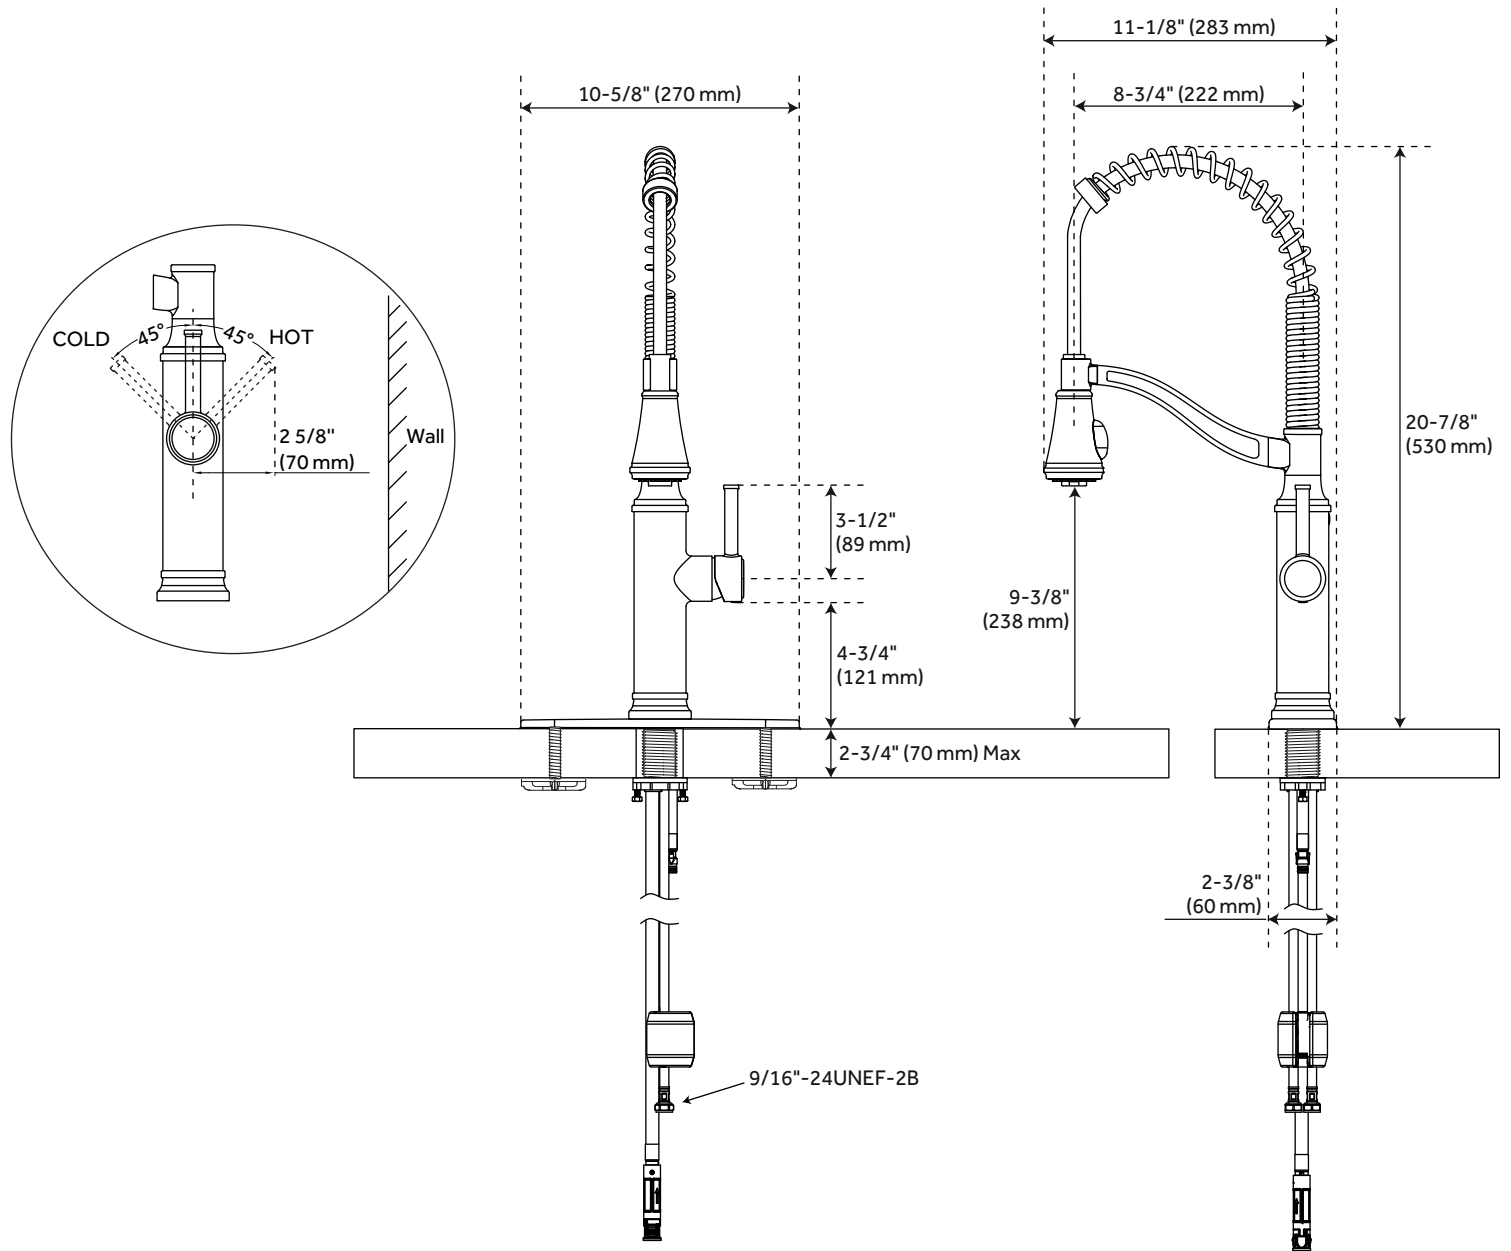

CARIBANA SINGLE HANDLE KITCHEN FAUCET WITH DECK PLATE

All dimensions and specifications are nominal and may vary. Use actual products for accuracy in critical situations.