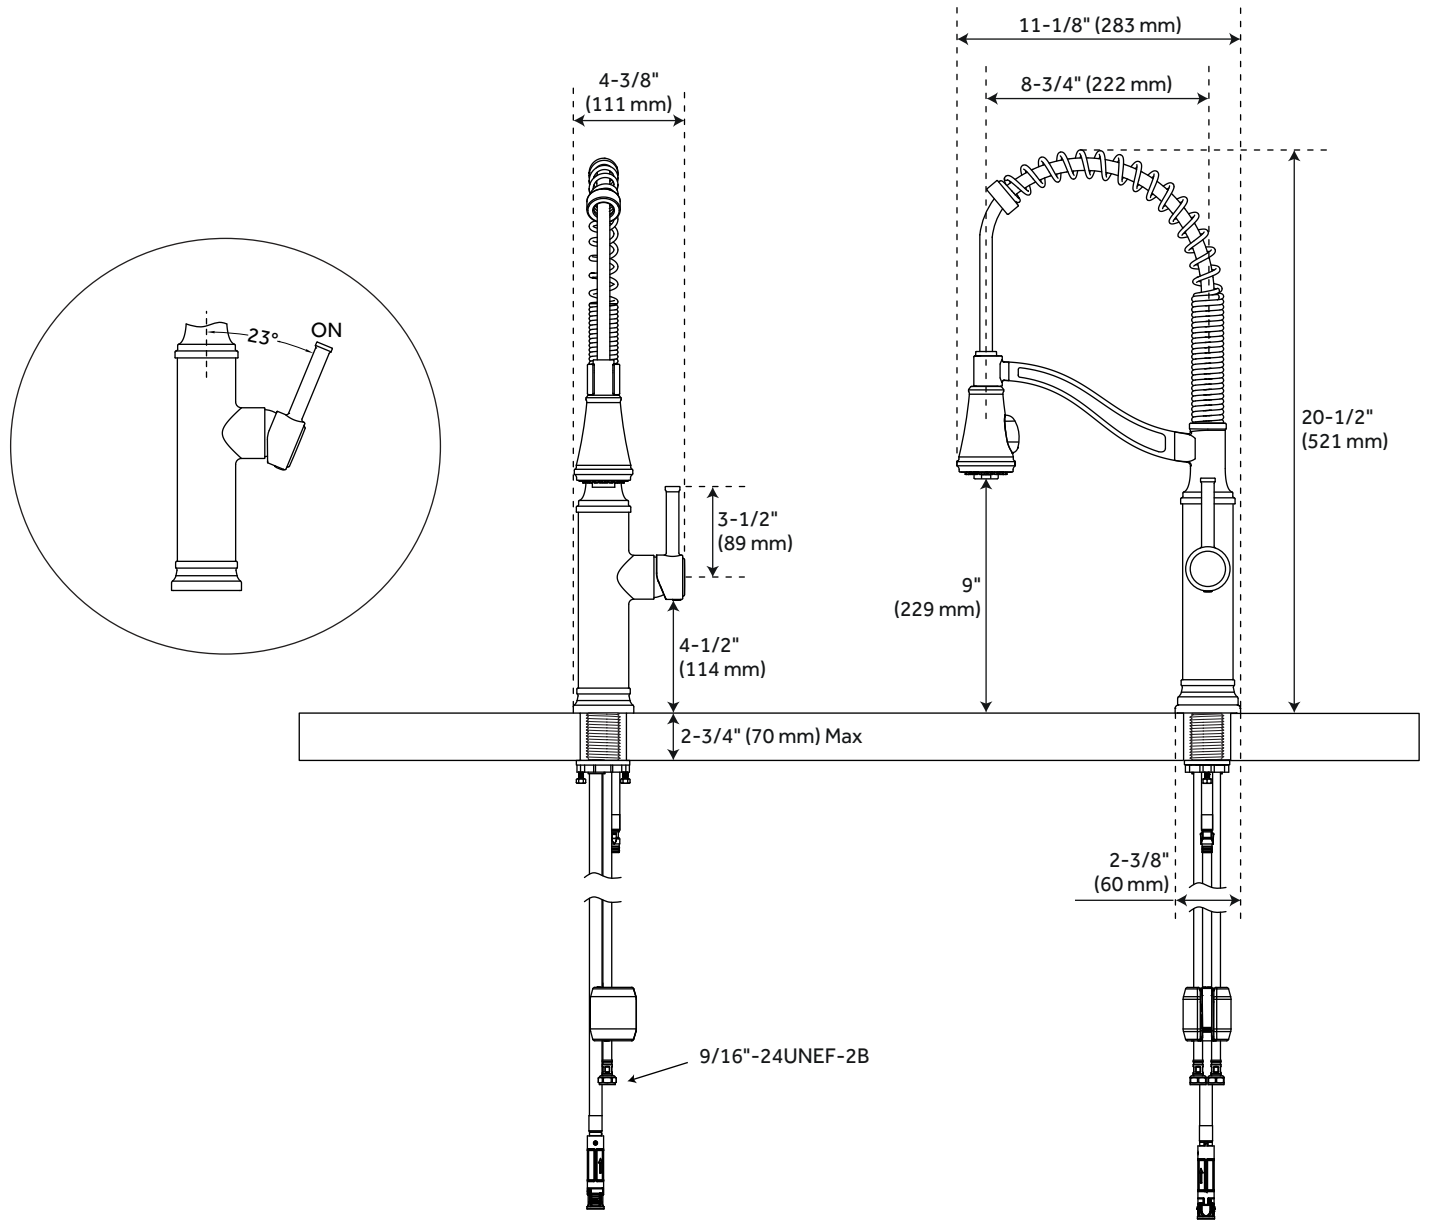

CARIBANA SINGLE HANDLE KITCHEN FAUCET

All dimensions and specifications are nominal and may vary. Use actual products for accuracy in critical situations.