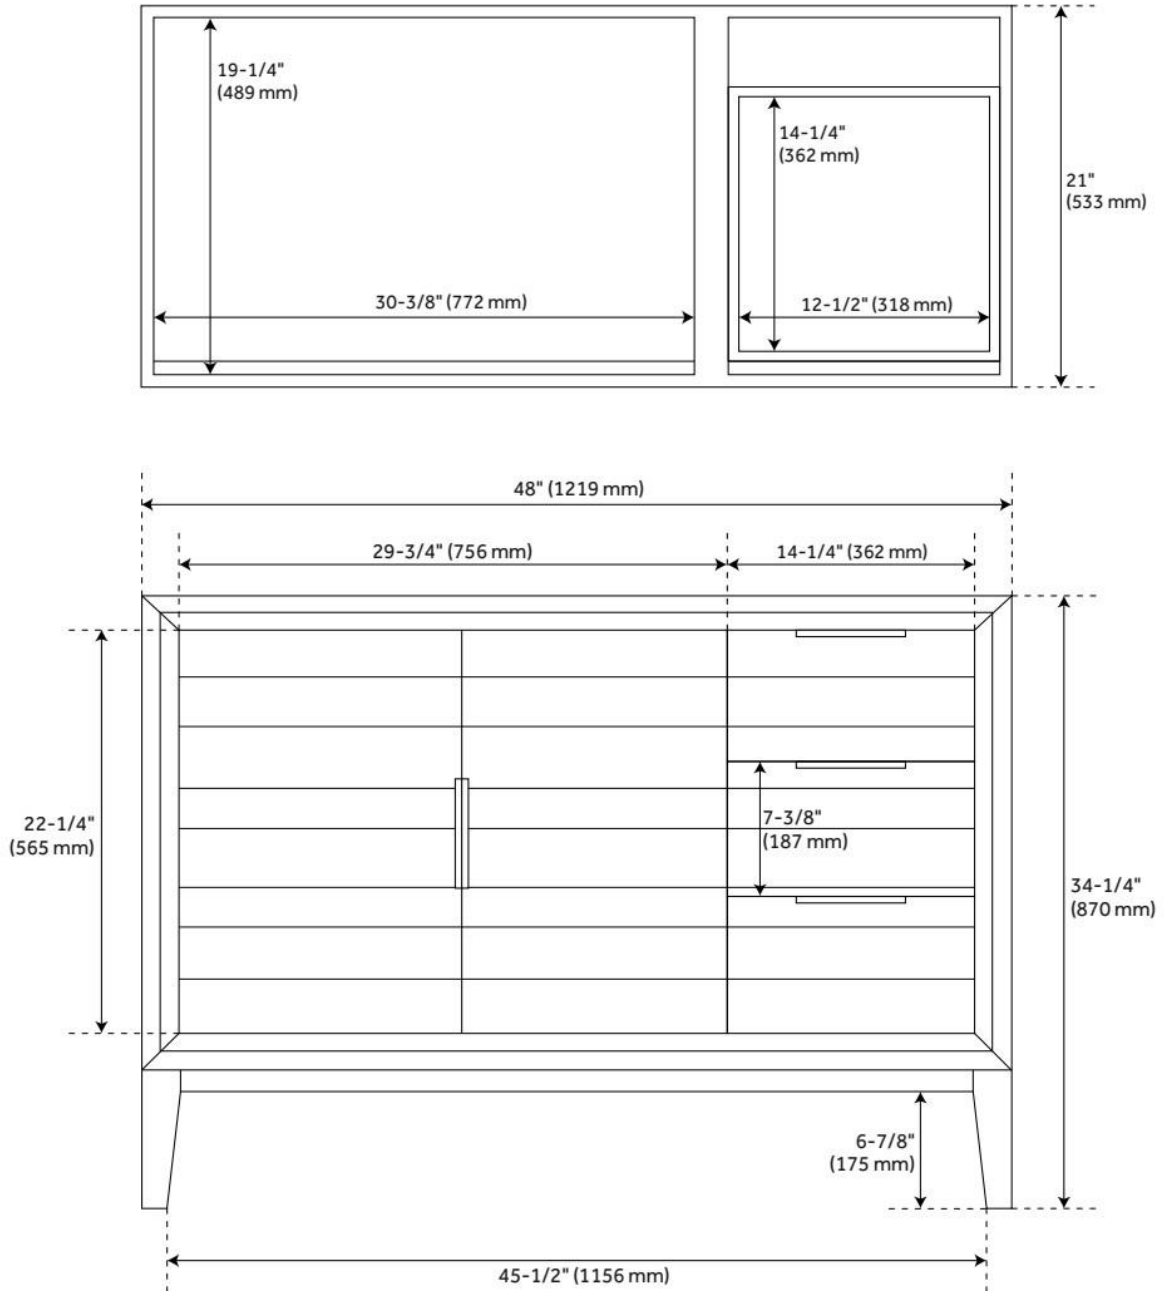

48" ALISO TEAK VANITY FOR LEFT OFFSET RECTANGULAR UNDERMOUNT SINK - NATURAL TEAK

SKU: 950739

Code: SH459111, SH459110, SH559025

REVISED 11/18/2024