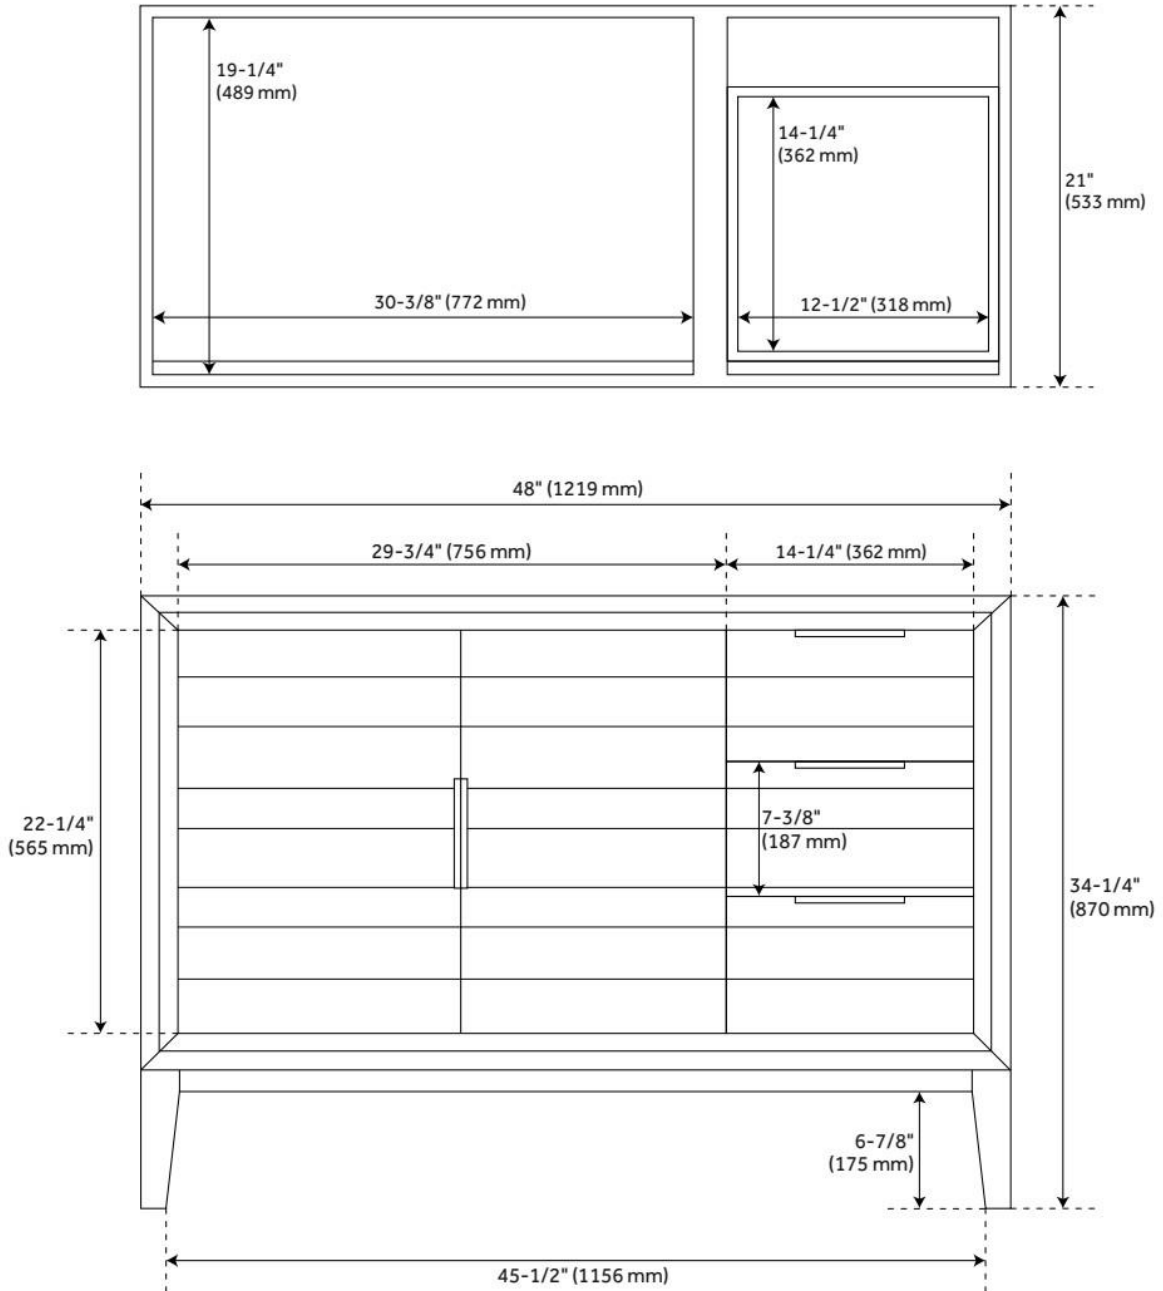

48" ALISO TEAK VANITY FOR LEFT OFFSET RECTANGULAR UNDERMOUNT SINK - NATURAL TEAK

SKU: 950739

Code: SH459111, SH459110, SH559025, SH559104

FEATURES

Material: Teak
Product Finish: Natural Teak
Number of Doors: 2
Number of Drawers: 3
Hardware Finish: Black
Built-In Adjusters: Yes

ASME A112.19.2/CSA B45.1, Massachusetts Accepted, LISTED ID: 506897, N/A

ADDITIONAL FEATURES

- Granite is A-grade. Polished Carrara Marble is sourced from Italy.
- Each stone top is carved from a single piece of stone and will feature natural variations.
- Includes a matching backsplash and a white porcelain sink.
- See Installation Instructions for directions to attach the vanity top and sink.
- [Wood finish samples available.](#)

REVISED 11/27/2024

48" ALISO TEAK VANITY FOR LEFT OFFSET RECTANGULAR UNDERMOUNT SINK - NATURAL TEAK

SKU: 950739

Code: SH459111, SH459110, SH559025, SH559104

REVISED 11/27/2024