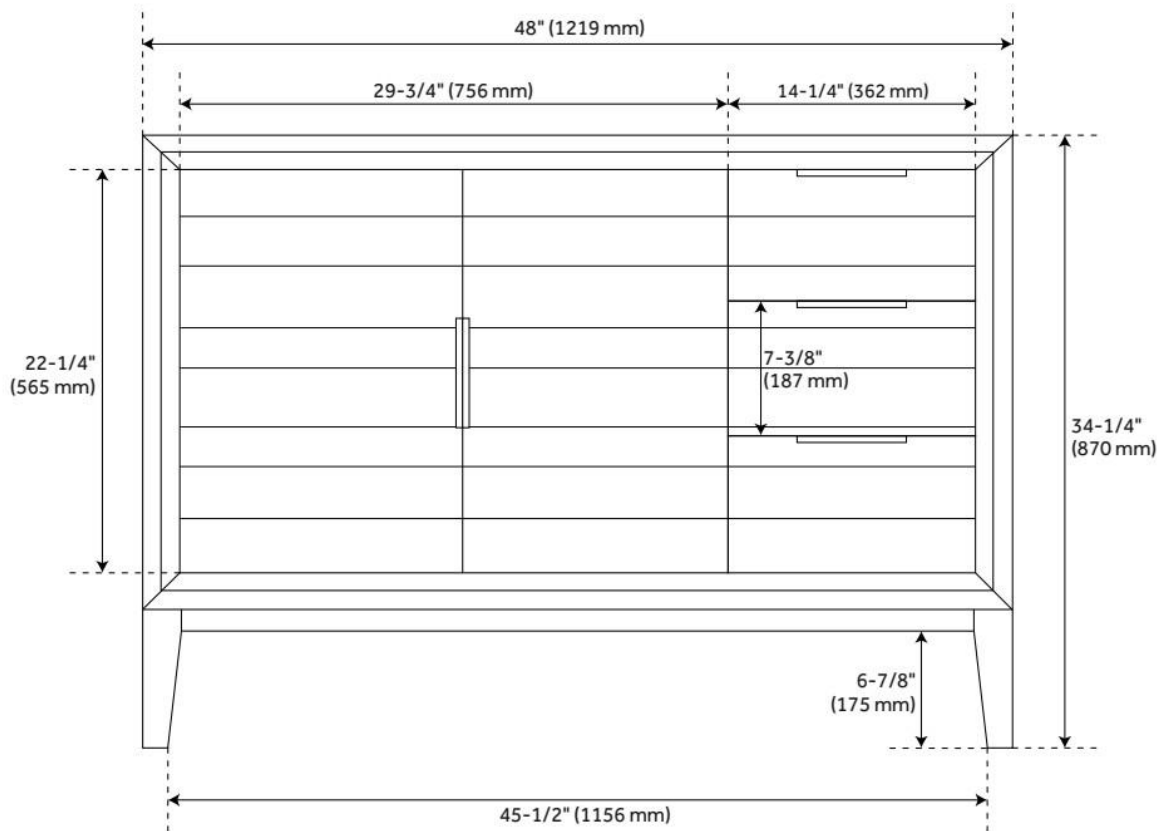

48" ALISO TEAK VANITY FOR UNDERMOUNT SINK - JAVA

SKU: 950742

Code: SH459247, SH459245, SH459246, SH459248, SH459244

REVISED 8/5/2024