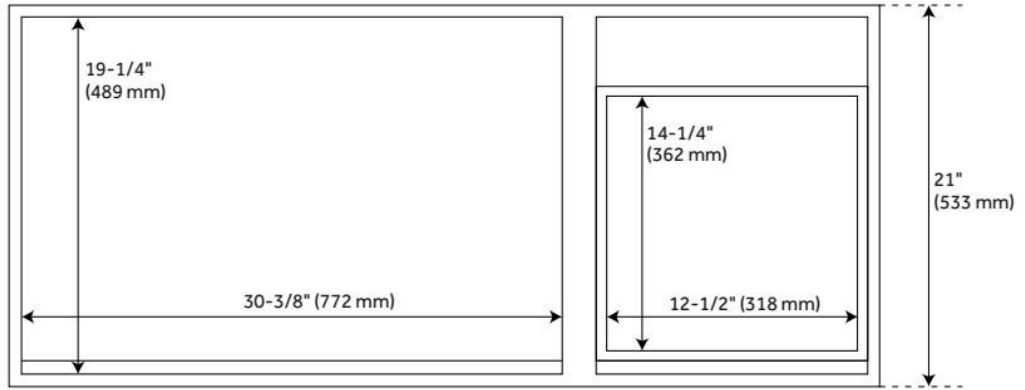

48" ALISO TEAK VANITY FOR UNDERMOUNT SINK - JAVA

SKU: 950742

Code: SH459247, SH459245, SH459246, SH459248, SH459244

REVISED 8/5/2024