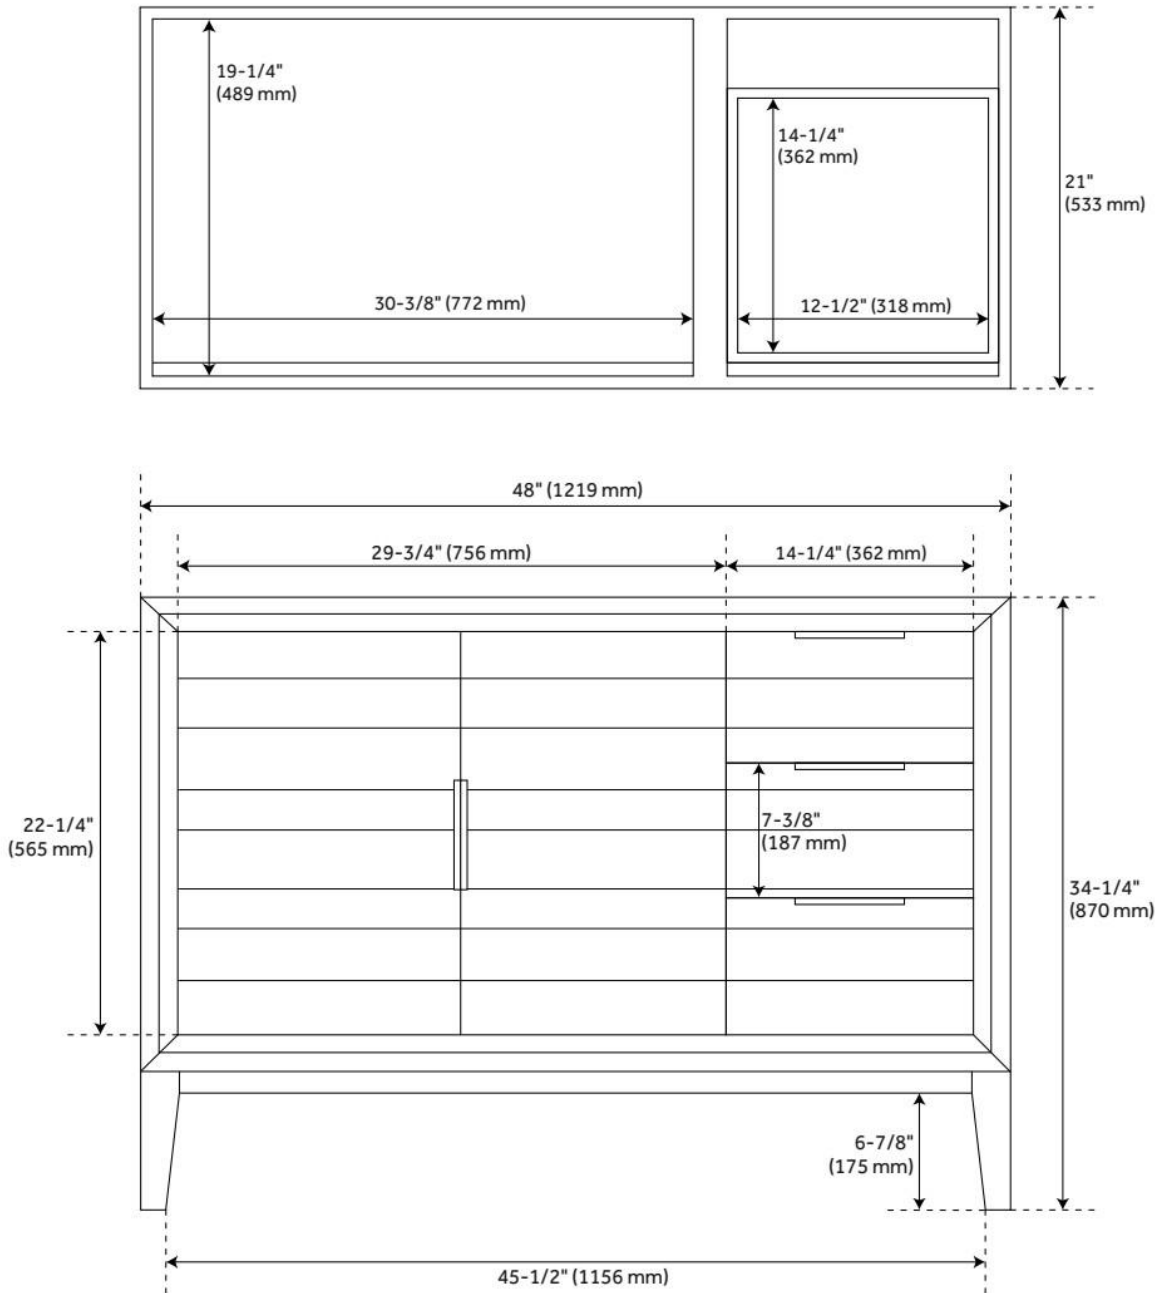

48" ALISO TEAK VANITY FOR LEFT OFFSET RECTANGULAR UNDERMOUNT SINK - JAVA

SKU: 950744

Code: SH459113, SH459112

REVISED 8/6/2024