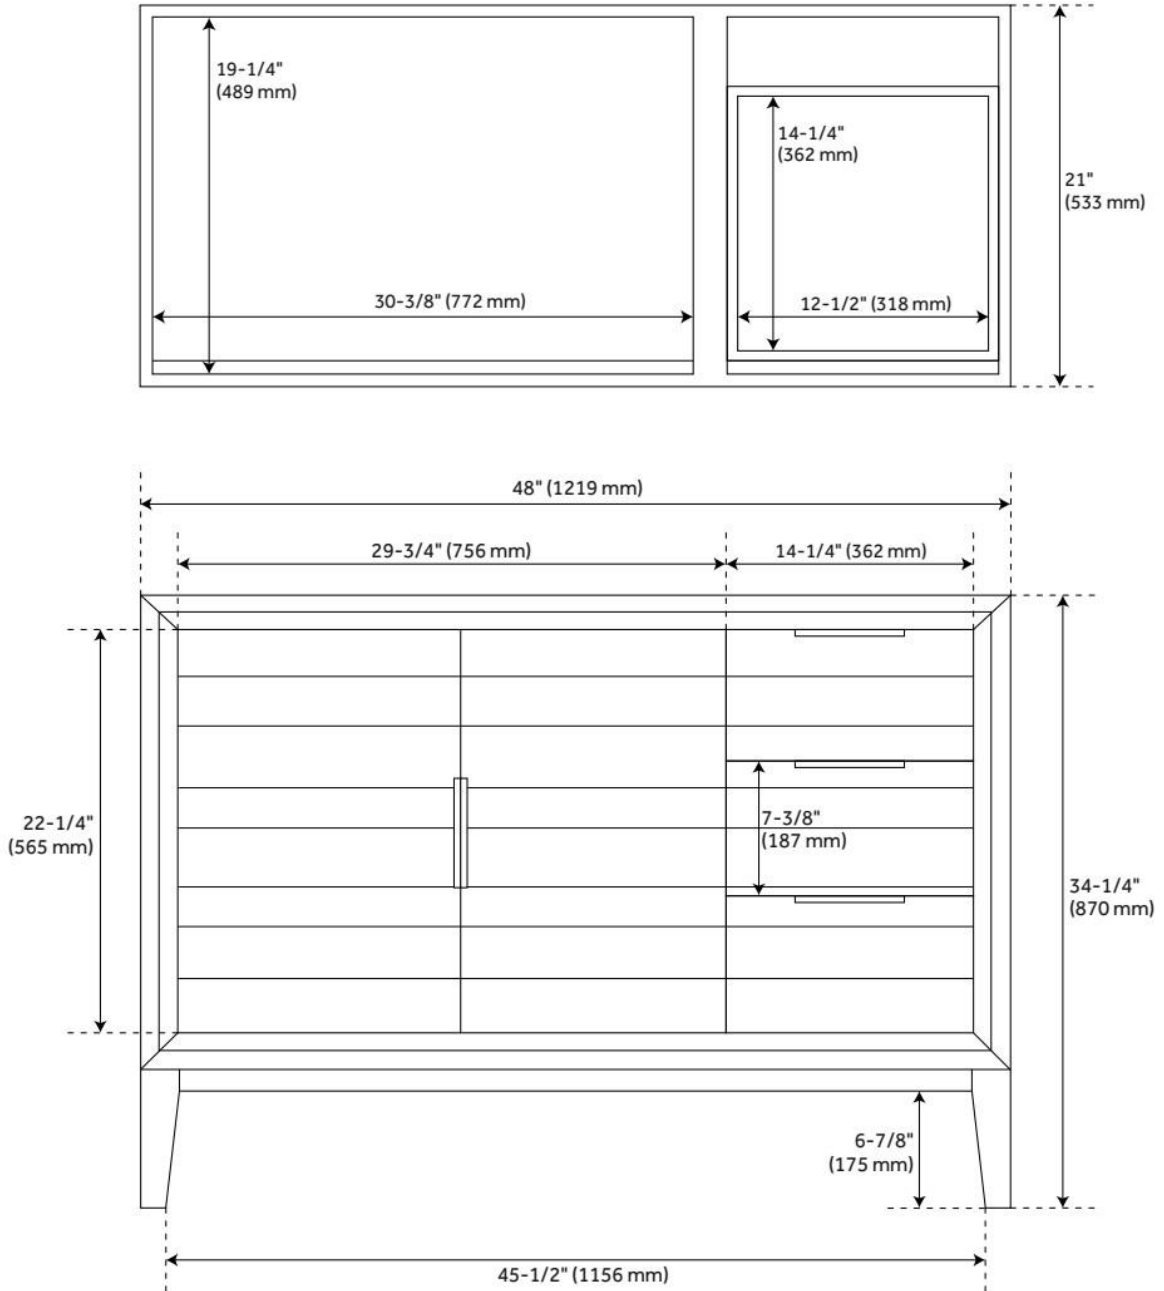

48" ALISO TEAK VANITY FOR LEFT OFFSET RECTANGULAR UNDERMOUNT SINK - JAVA

SKU: 950744

Code: SH459113, SH459112, SH559026

FEATURES

Material: Teak

Number of Doors: 2

Number of Drawers: 3

Hardware Finish: Black

Built-In Adjusters: Yes

ASME A112.19.2/CSA B45.1, Massachusetts Accepted, LISTED ID: 506897, N/A

ADDITIONAL FEATURES

- Granite is A-grade. Polished Carrara Marble is sourced from Italy.
- Each stone top is carved from a single piece of stone and will feature natural variations.
- Includes a matching backsplash and a white porcelain sink.
- See Installation Instructions for directions to attach the vanity top and sink.
- Learn how to care for this teak product with our <link
- <https://www.signaturehardware.com/ideas-how-to-care-teak.html>
- Teak Care Guide>
- [Wood finish samples available.](#)

REVISED 11/18/2024

48" ALISO TEAK VANITY FOR LEFT OFFSET RECTANGULAR UNDERMOUNT SINK - JAVA

SKU: 950744

Code: SH459113, SH459112, SH559026

REVISED 11/18/2024