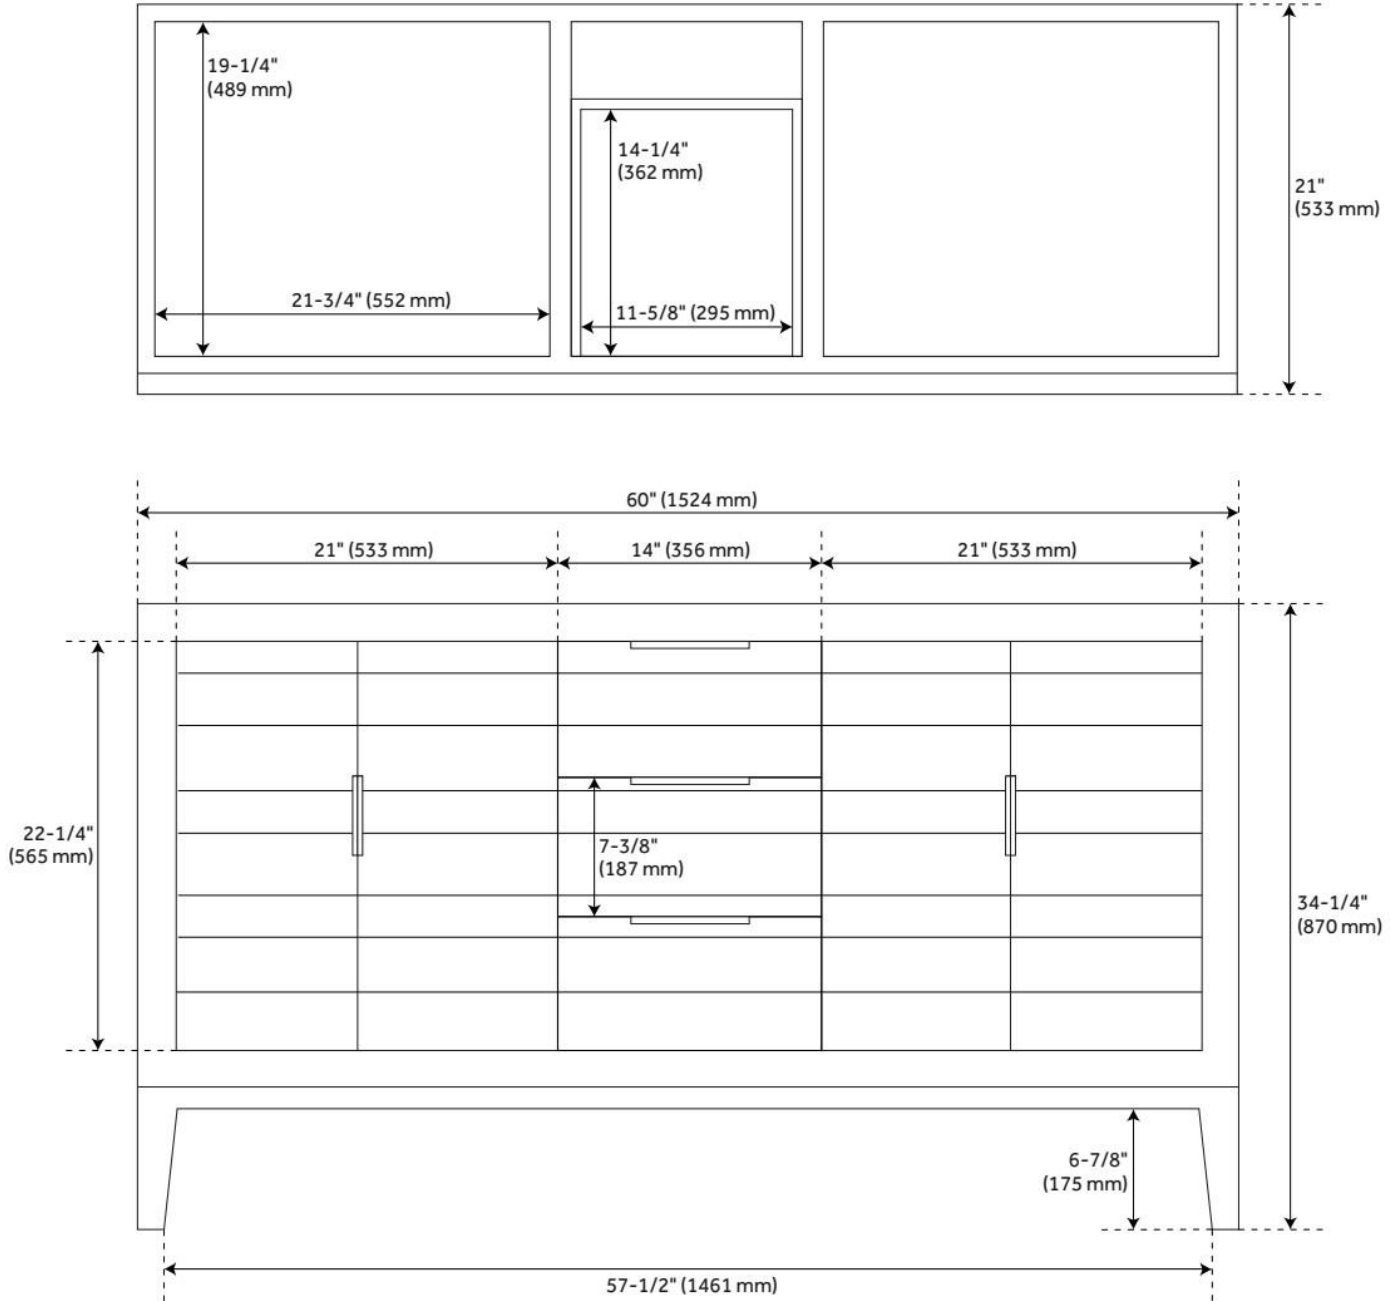

60" ALISO TEAK DOUBLE VANITY FOR UNDERMOUNT SINKS - NATURAL TEAK

SKU: 950747

Code: SH459281, SH459277, SH459280, SH459282, SH459276

REVISED 8/12/2024