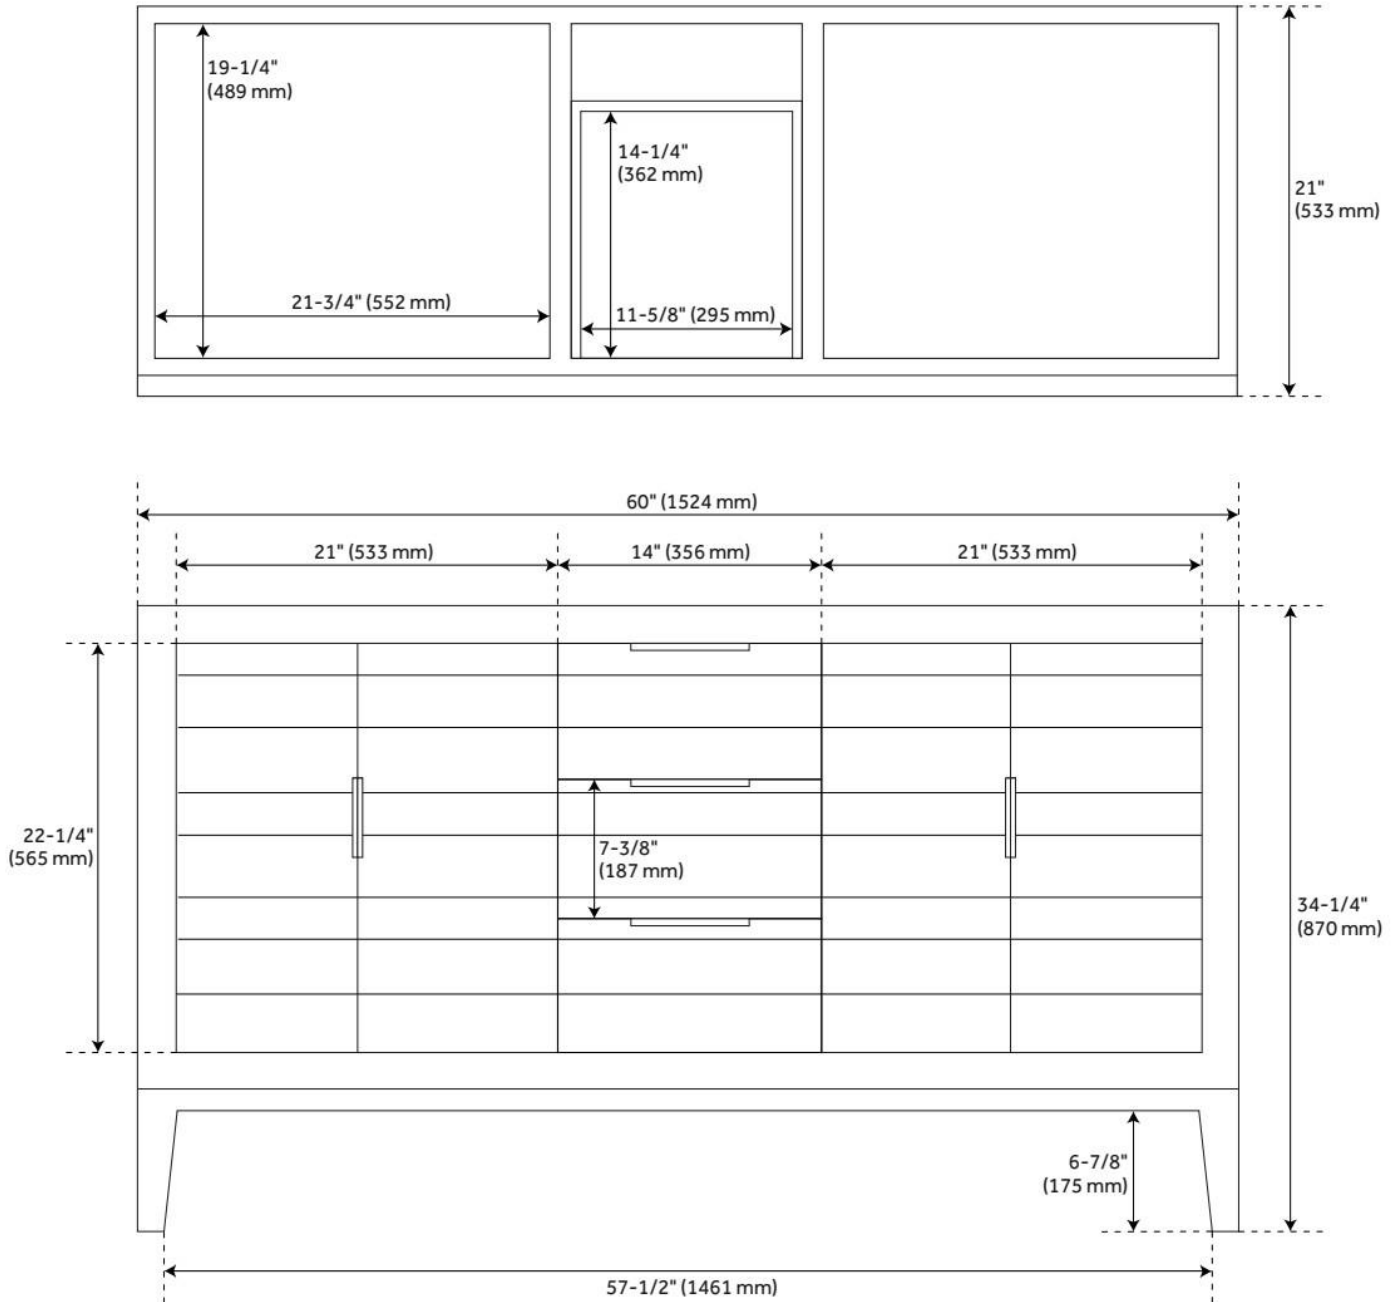

60" ALISO TEAK DOUBLE VANITY FOR RECT UNDERMOUNT - NATURAL TEAK

SKU: 950748

Code: SH476322, SH476321, SH459295, SH459292, SH459291, SH459286, SH459289, SH459290, SH459287, SH459293, SH459285, SH459288, SH559123

REVISED 11/27/2024