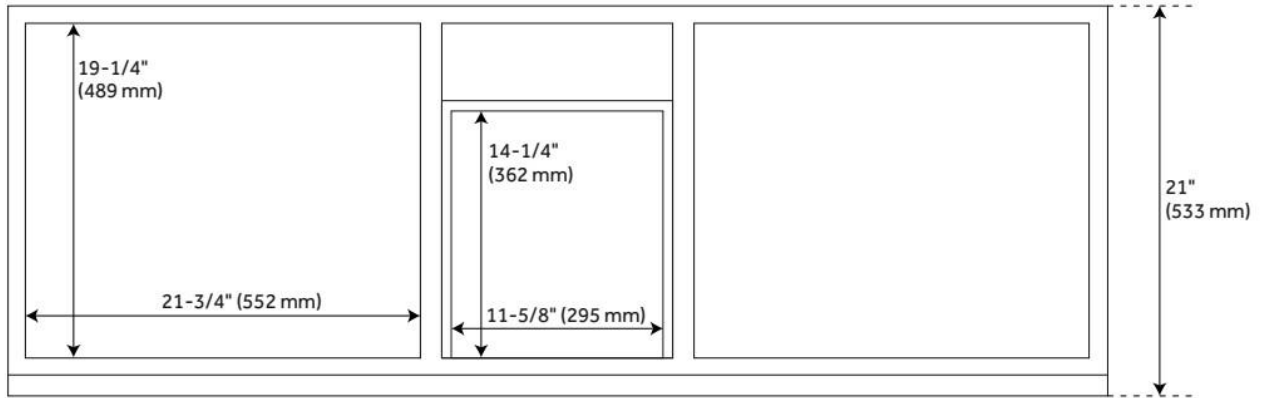

60" ALISO TEAK DOUBLE VANITY FOR UNDERMOUNT SINKS - JAVA

SKU: 950751

Code: SH459313, SH459309, SH459312, SH459314, SH459308

REVISED 8/7/2024