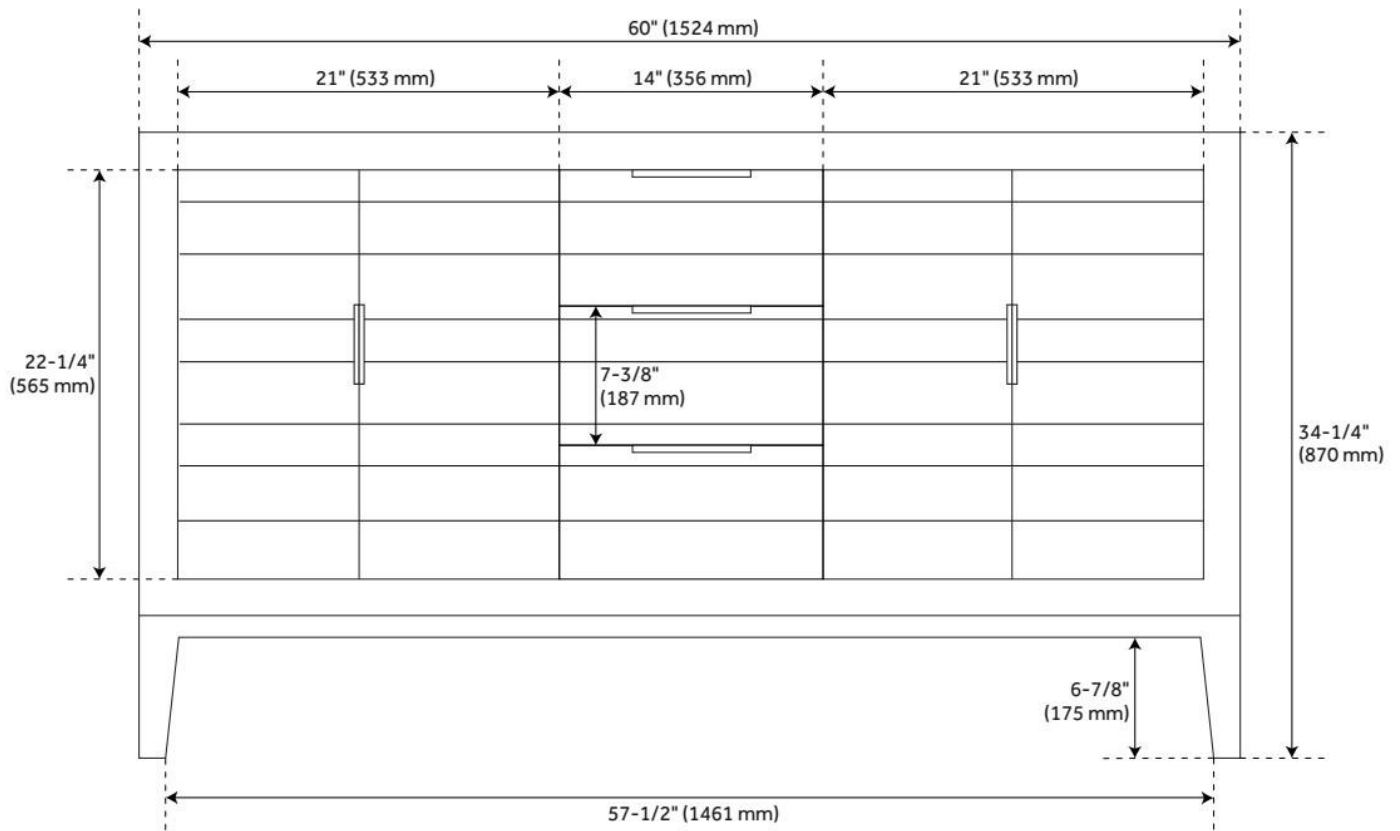

60" ALISO TEAK DOUBLE VANITY FOR UNDERMOUNT SINKS - JAVA

SKU: 950751

Code: SH459313, SH459309, SH459312, SH459314, SH459308

REVISED 8/7/2024