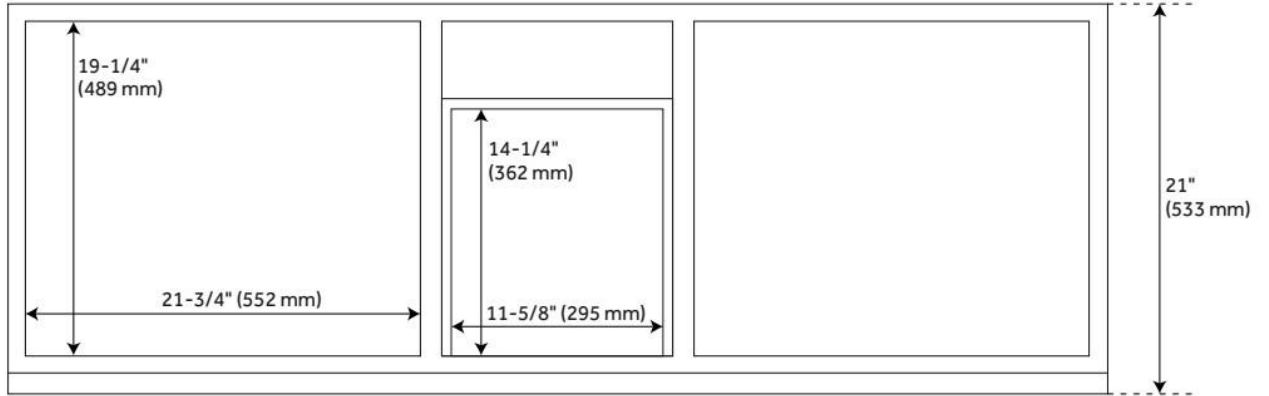

60" ALISO TEAK DOUBLE VANITY FOR RECTANGULAR UNDERMOUNT - JAVA

SKU: 950752

Code: SH476324, SH476323, SH459327, SH459324, SH459323, SH459318, SH459321, SH459322, SH459319, SH459325, SH459317, SH459320

REVISED 7/31/2024