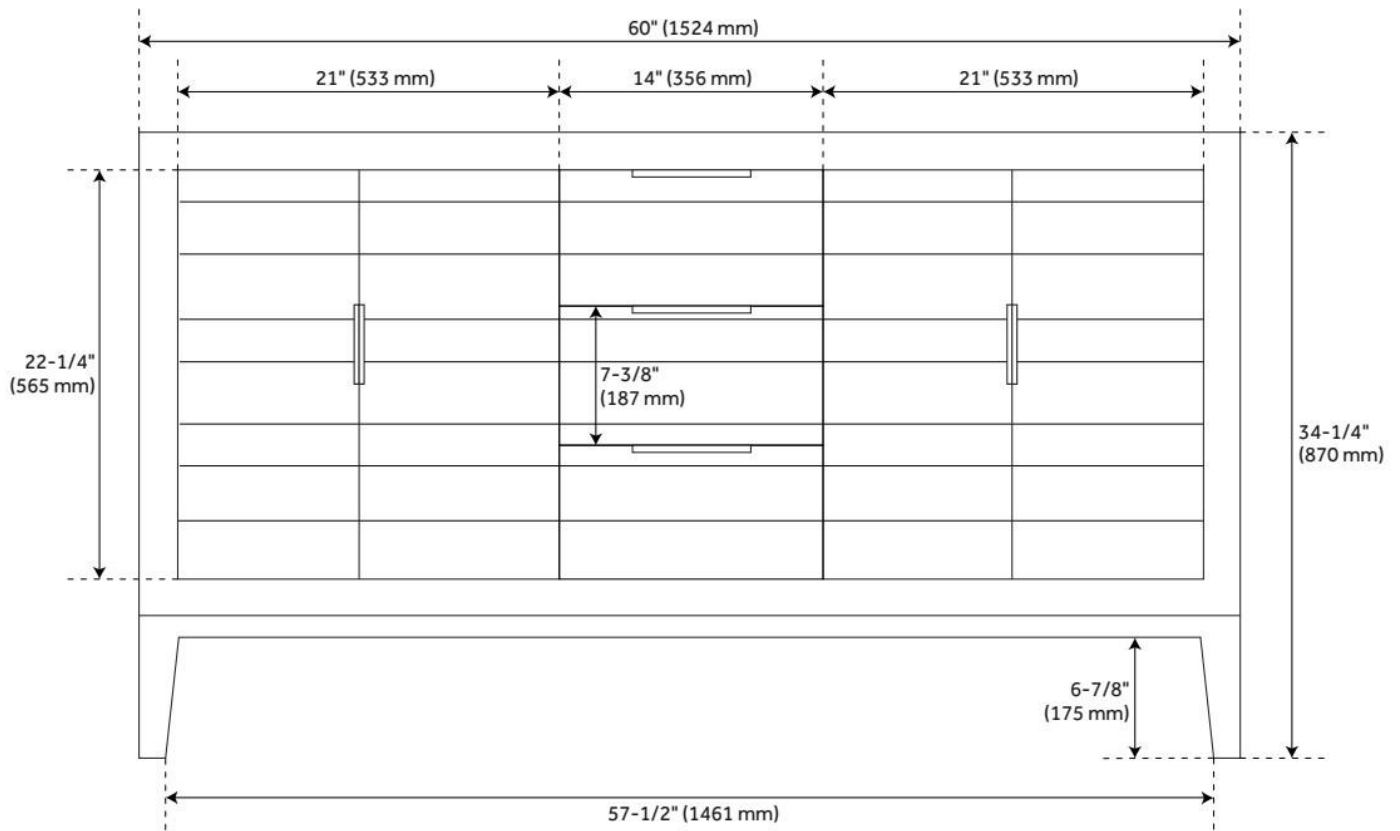

60" ALISO TEAK DOUBLE VANITY FOR RECTANGULAR UNDERMOUNT - JAVA

SKU: 950752

Code: SH476324, SH476323, SH459327, SH459324, SH459323, SH459318, SH459321, SH459322, SH459319, SH459325, SH459317, SH459320

REVISED 7/31/2024