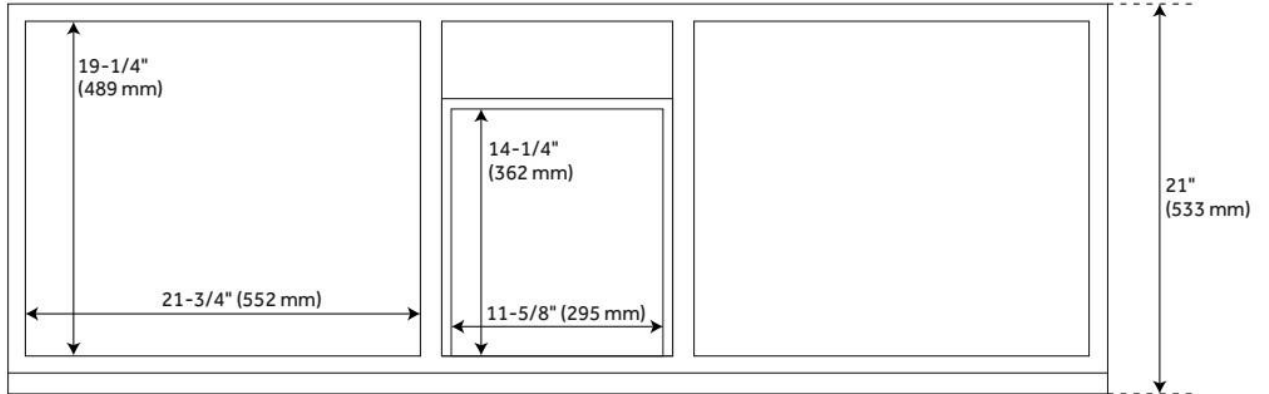

60" ALISO TEAK DOUBLE VANITY FOR RECTANGULAR UNDERMOUNT - JAVA

SKU: 950752

Code: SH476324, SH476323, SH459327, SH459324, SH459323, SH459318, SH459321, SH459322, SH459319, SH459325, SH459317, SH459320, SH559122

REVISED 11/27/2024