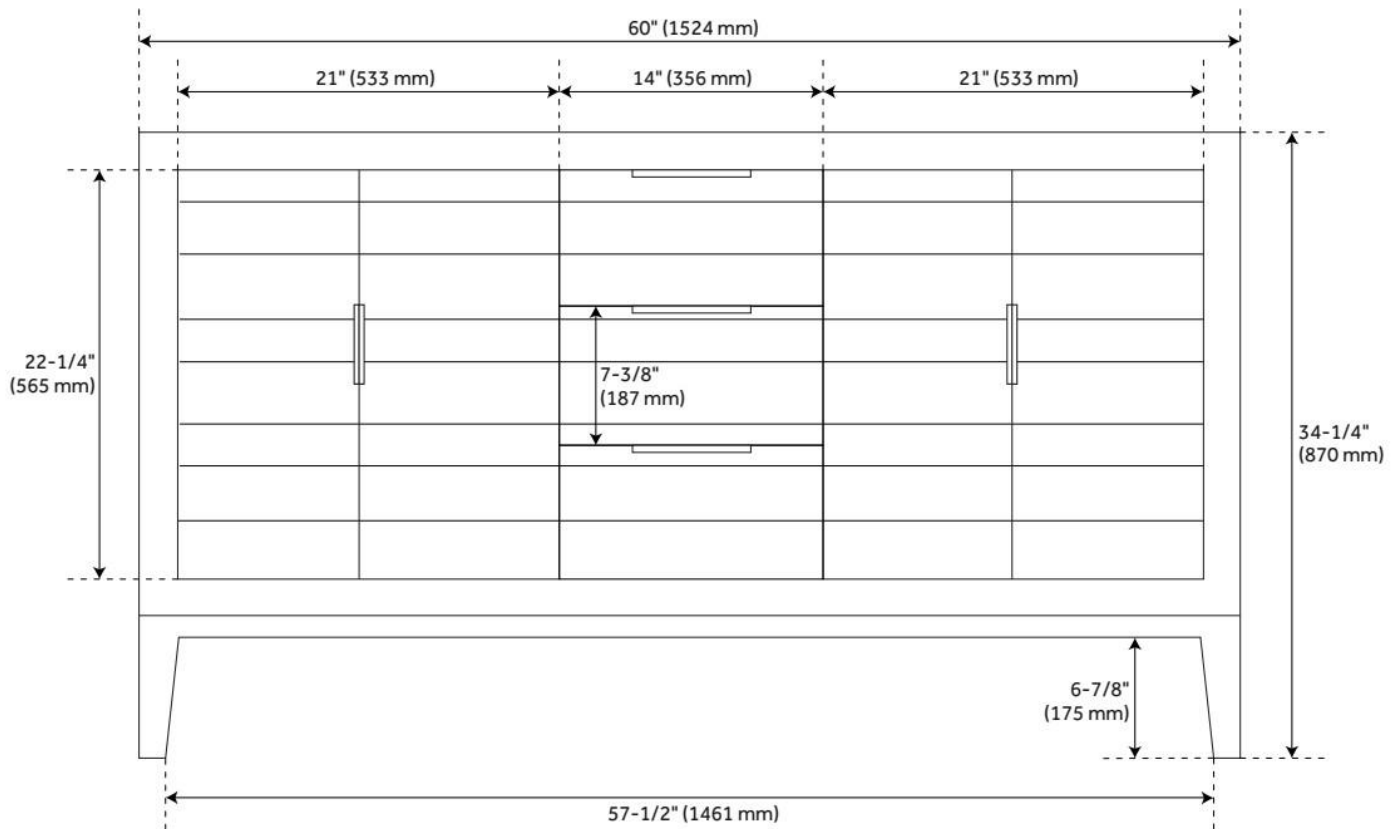

60" ALISO TEAK DOUBLE VANITY FOR RECTANGULAR UNDERMOUNT - JAVA

SKU: 950752

Code: SH476324, SH476323, SH459327, SH459324, SH459323, SH459318, SH459321, SH459322, SH459319, SH459325, SH459317, SH459320, SH559122

REVISED 11/27/2024