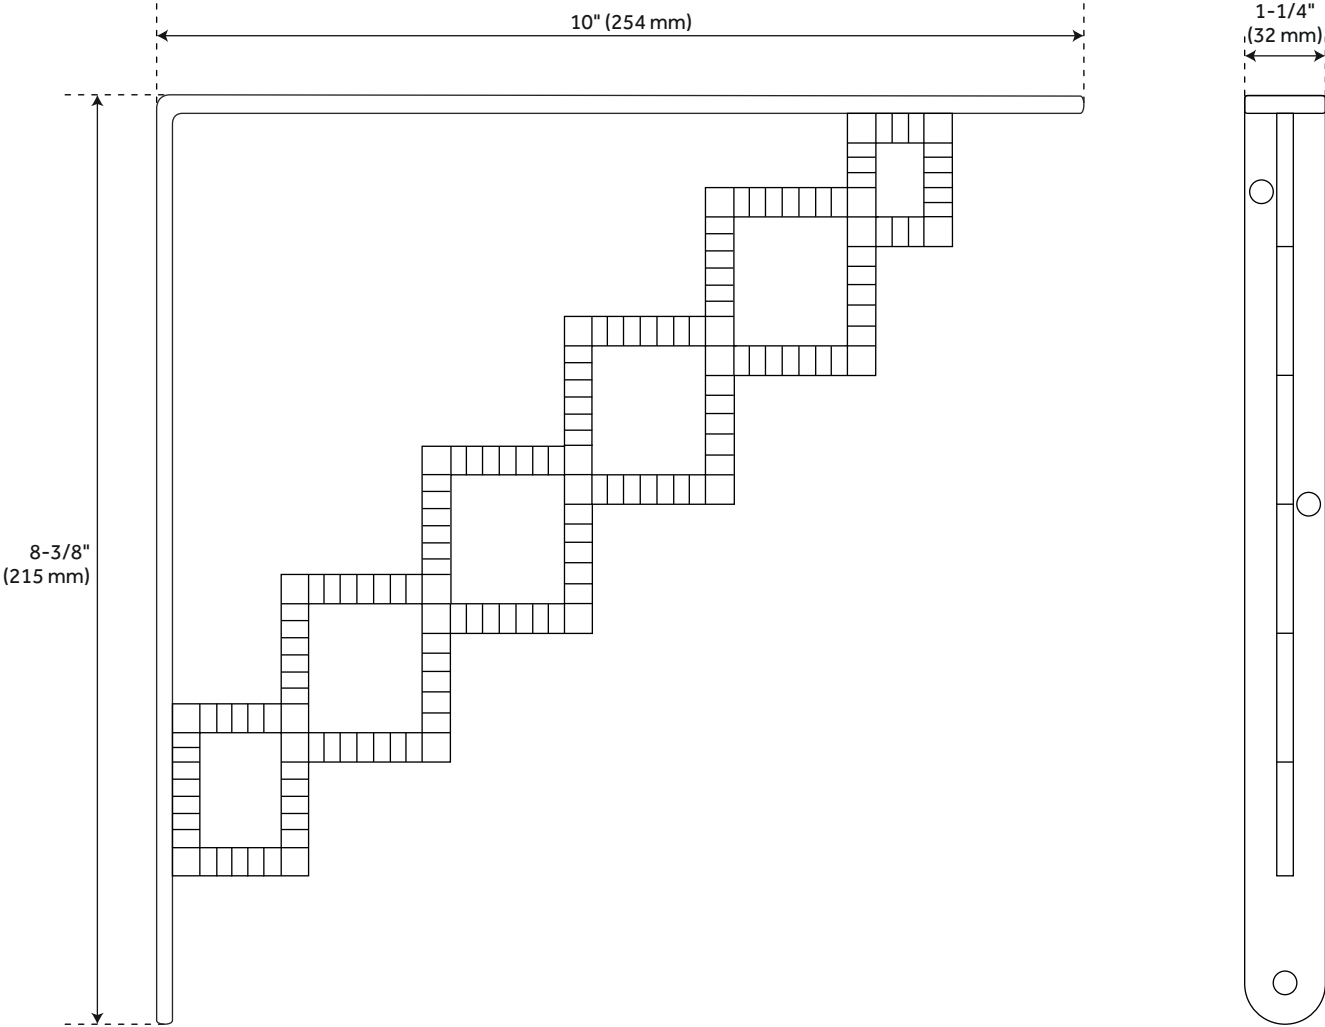

JAYDA BRASS SHELF BRACKET

SKU: 950757

Code: SH456770, SH456771, SH456772, SH456773, SH456774

FEATURES

Installation Type: Wall Mount

Design: Modern

Material: Brass

Width: 1-1/4"

Height: 8-3/8"

Depth: 10"

Mounting Hardware Included: Yes

Mounting Hardware Concealed: No

REVISED 4/3/2023

JAYDA BRASS SHELF BRACKET

SKU: 950757

Code: SH456770, SH456771, SH456772, SH456773, SH456774

ADDITIONAL FEATURES

- Sold individually.
- Brackets can be mounted with either end against the wall.

REVISED 4/3/2023

JAYDA BRASS SHELF BRACKET

SKU: 950757

All dimensions and specifications are nominal and may vary. Use actual products for accuracy in critical situations.