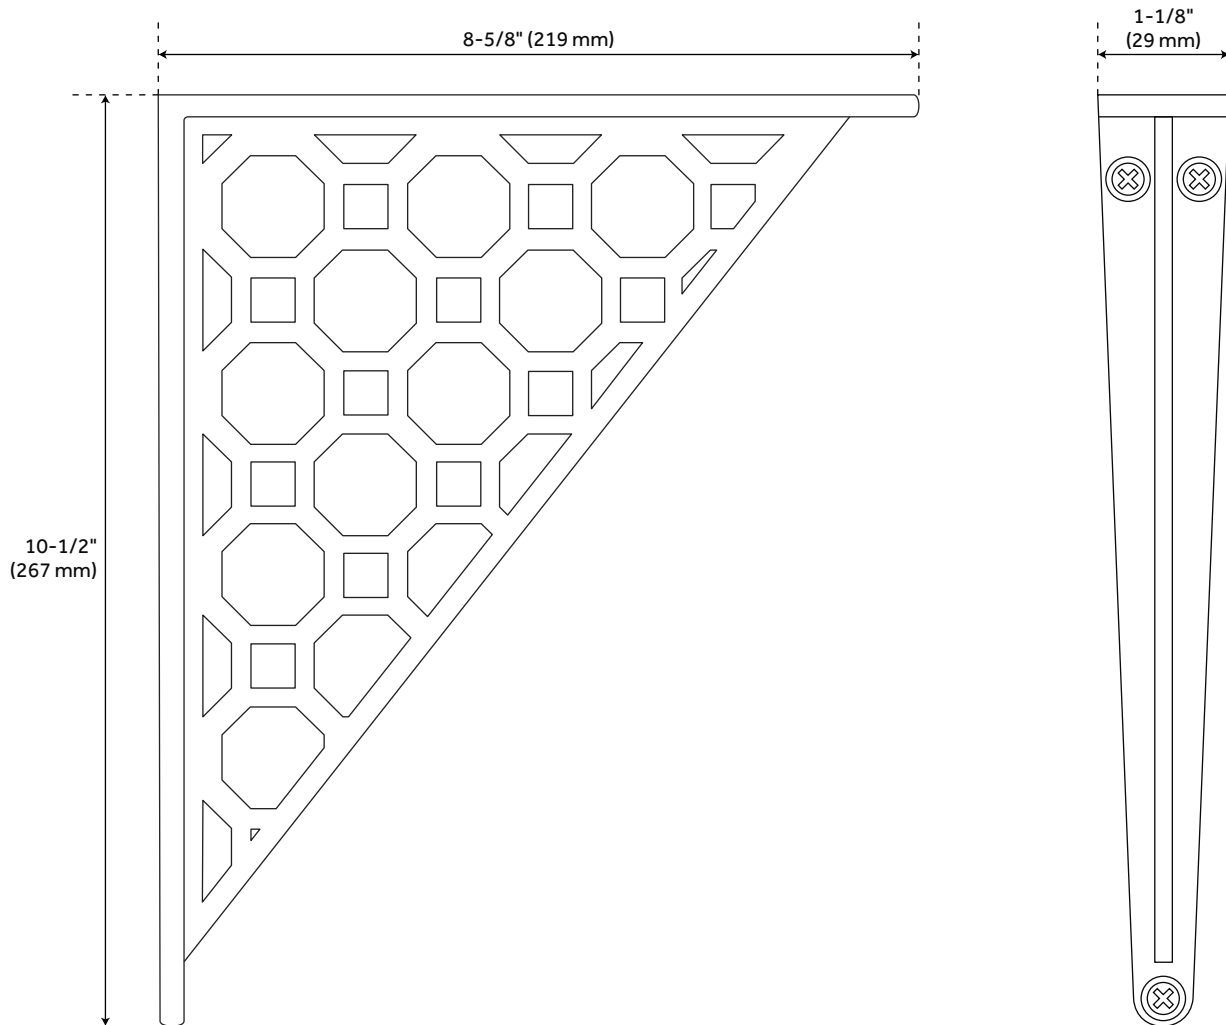

REVISED 4/3/2023

HONEYCOMB SOLID BRASS SHELF BRACKET - POLISHED BRASS/SATIN BRASS

SKU: 950838

Code: SH455696, SH455699

ADDITIONAL FEATURES

- Sold individually.
- Brackets can be mounted with either end against the wall.
- 8-3/4" Overall dimension: 1" W x 8-3/4" H x 6-1/2" L.
- Weight capacity per pair is 40lbs.
- 10-1/2" Overall dimension: 1-1/8" W x 10-1/2" H x 8-5/8" L.
- Weight capacity per pair is 60lbs.

REVISED 4/3/2023

8-3/4" HONEYCOMB SOLID BRASS SHELF BRACKET - POLISHED BRASS/SATIN BRASS

SKU: 950838

All dimensions and specifications are nominal and may vary. Use actual products for accuracy in critical situations.

10-1/2" HONEYCOMB SOLID BRASS SHELF BRACKET - POLISHED BRASS/SATIN BRASS

SKU: 950838

All dimensions and specifications are nominal and may vary. Use actual products for accuracy in critical situations.