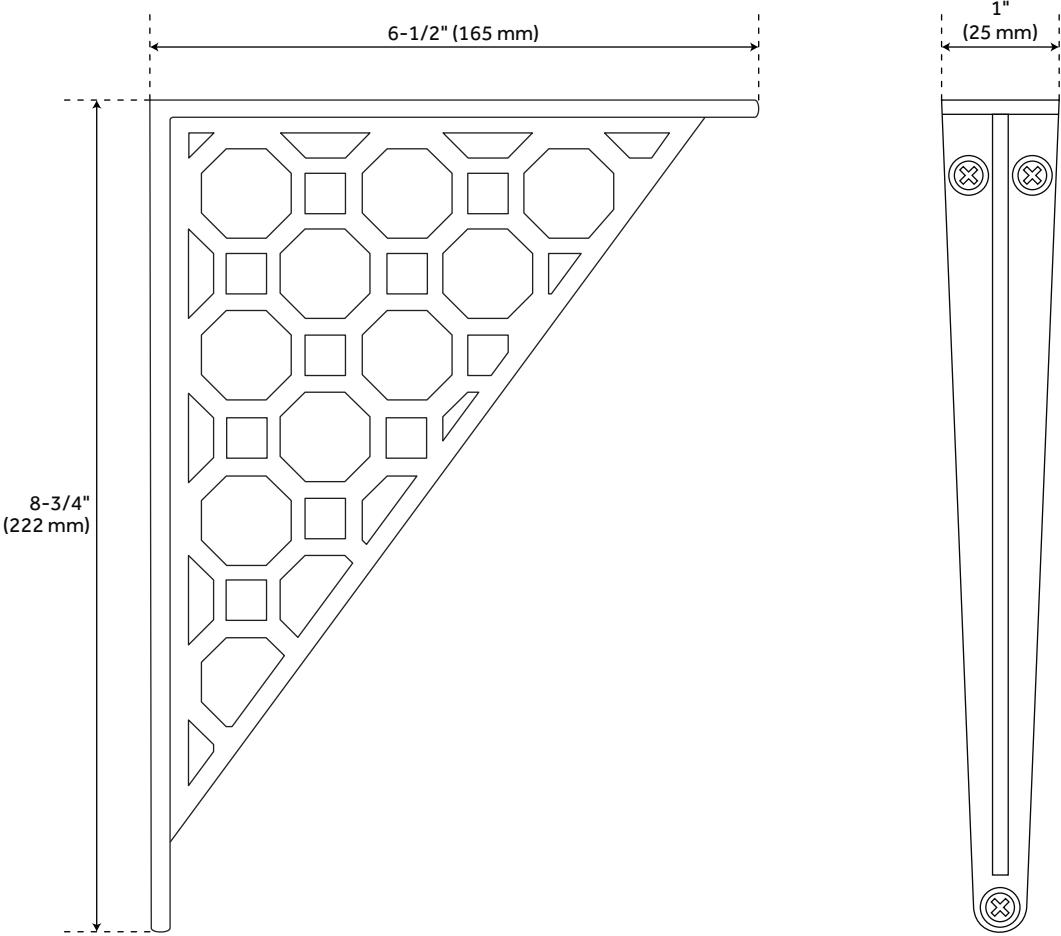

HONEYCOMB SOLID BRASS SHELF BRACKET - POLISHED BRASS/SATIN BRASS

SKU: 950838

Code: SH455696, SH455699

FEATURES

- Installation Type: Wall Mount
- Design: Modern
- Product Finish: Polished Brass/Satin Brass
- Material: Brass
- Mounting Hardware Included: Yes
- Mounting Hardware Concealed: No
- Mounts From: Front

REVISED 4/3/2023

HONEYCOMB SOLID BRASS SHELF BRACKET - POLISHED BRASS/SATIN BRASS

SKU: 950838

Code: SH455696, SH455699

ADDITIONAL FEATURES

- Sold individually.
- Brackets can be mounted with either end against the wall.
- 8-3/4" Overall dimension: 1" W x 8-3/4" H x 6-1/2" L.
- Weight capacity per pair is 40lbs.
- 10-1/2" Overall dimension: 1-1/8" W x 10-1/2" H x 8-5/8" L.
- Weight capacity per pair is 60lbs.

REVISED 4/3/2023

8-3/4" HONEYCOMB SOLID BRASS SHELF BRACKET - POLISHED BRASS/SATIN BRASS

SKU: 950838

All dimensions and specifications are nominal and may vary. Use actual products for accuracy in critical situations.