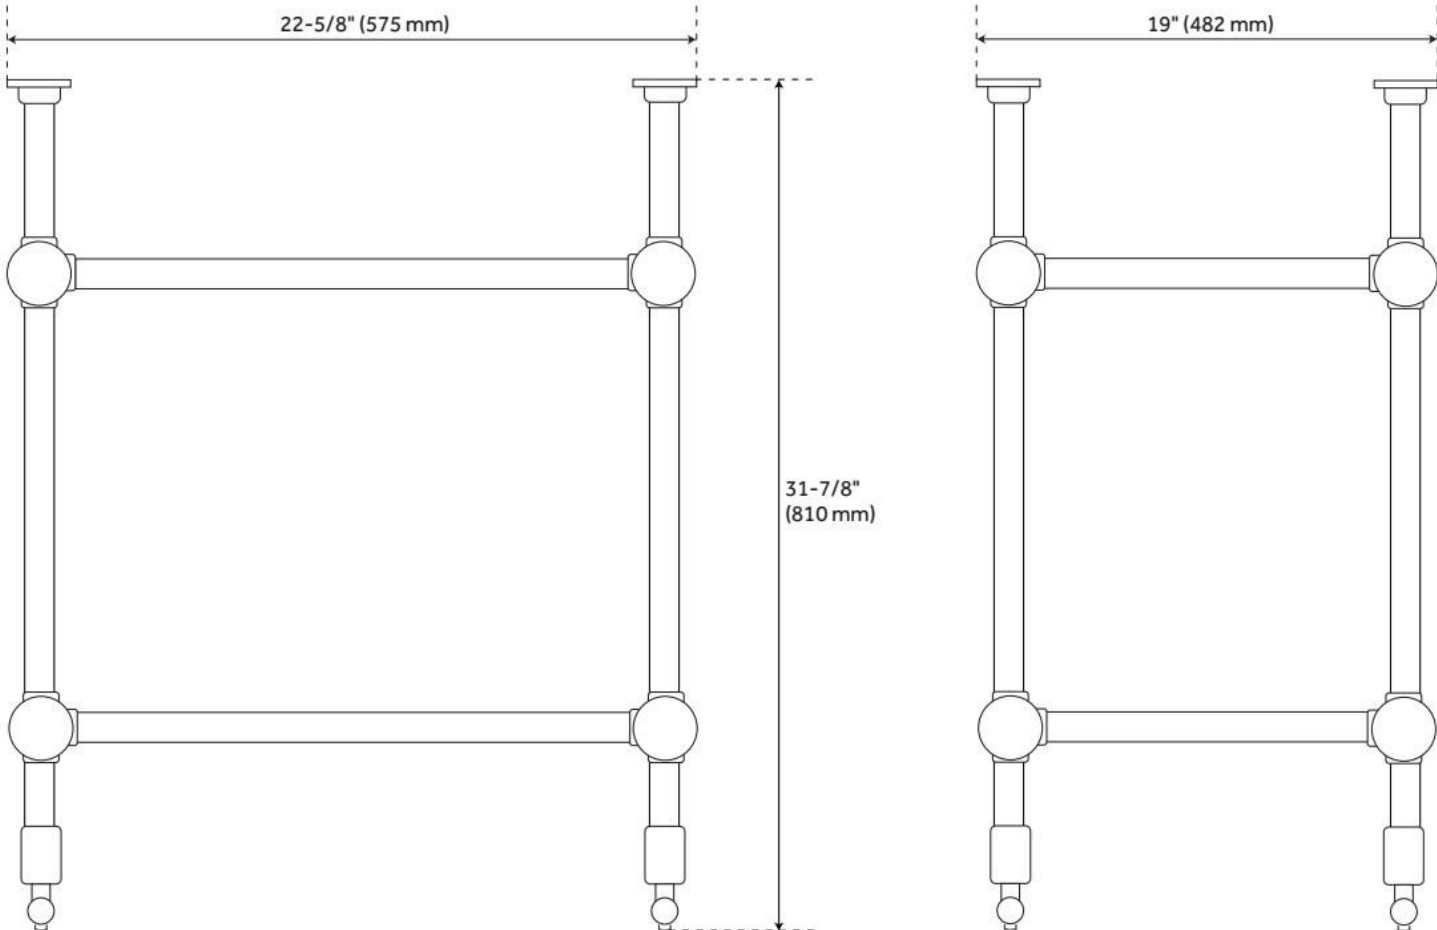

## FEATURES

Material: Porcelain  
Product Finish: White  
Installation Type: Wall Mount  
Shape: Rectangle  
Drain Placement: Center Rear  
Fits Drain Hole Size: 1-1/2"  
Overflow Hole: Yes  
Mounting Hardware Included: Yes

## FEATURES

Material: Porcelain

Product Finish: White

Installation Type: Wall Mount

Shape: Rectangle

Drain Placement: Center Rear

Fits Drain Hole Size: 1-1/2"

Overflow Hole: Yes

# TRADITIONAL PORCELAIN WALL-MOUNT SINK

SKU: 950842

Code: SHCTT27211, SHCTT27218

REVISED 7/3/2024

# 26" EASTCOTT CONSOLE SINK WITH TRADITIONAL TOP

SKU: 950839

Code: SHCL300, SHCTT27211, SHCTT27218

REVISED 7/3/2024