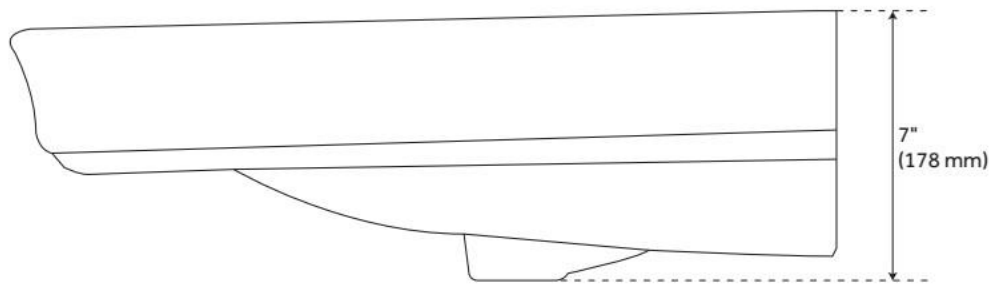

TRADITIONAL PORCELAIN WALL-MOUNT SINK

SKU: 950842

Code: SHCTT27211, SHCTT27218

REVISED 7/3/2024