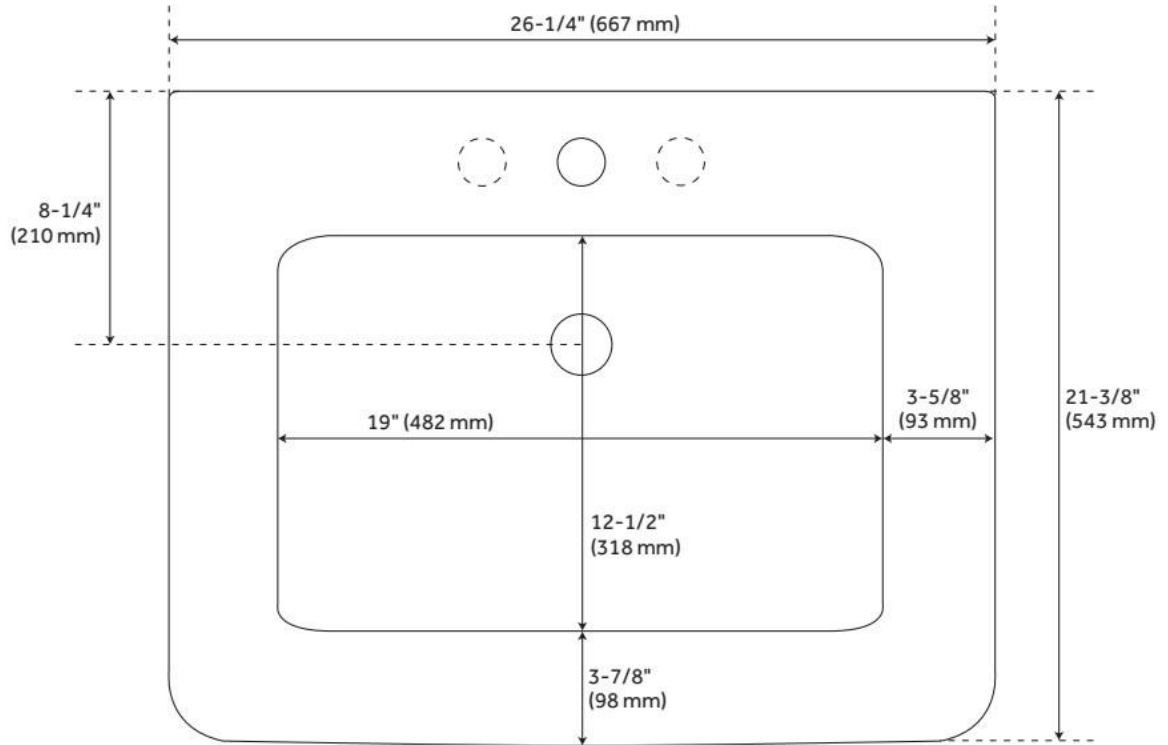

TRADITIONAL PORCELAIN WALL-MOUNT SINK

SKU: 950842

Code: SHCTT27211, SHCTT27218

REVISED 7/3/2024