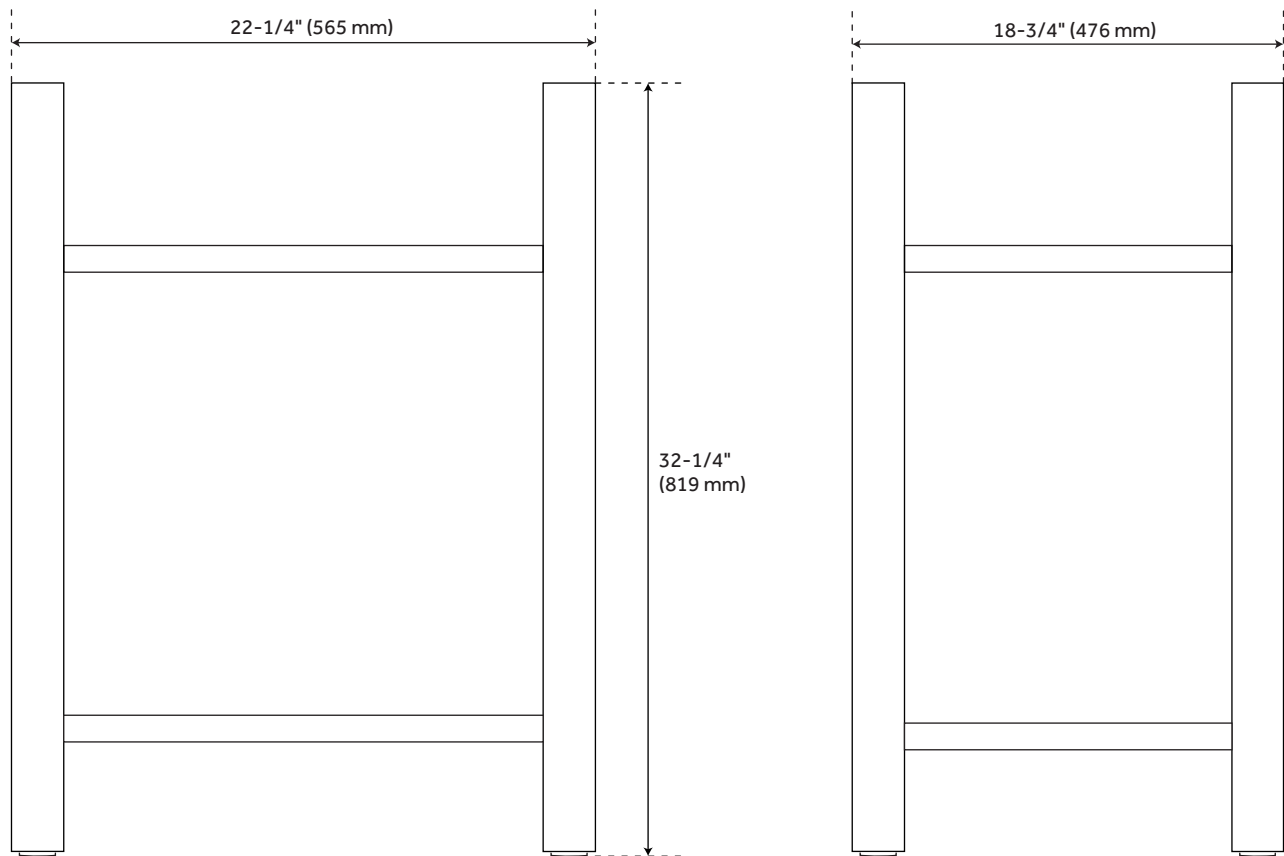

## FEATURES

Installation Type: Wall Mount  
Material: Vitreous China  
Length: 26-1/4"  
Width: 21-3/8"  
Height: 35-1/2"  
Sink Shape: Rectangle  
Number of Basins: 1  
Sink Installation: Integral  
Overflow Hole: Yes  
Basin Length: 19"  
Basin Width: 12-1/2"  
Basin Depth: 4-1/2"  
Water Depth To Overflow: 3-3/4"  
Fits Drain Hole Size: 1-1/2"  
Exterior Treatment: Smooth  
Interior Treatment: Smooth  
Drain Included: No  
Faucet Included: No  
Stand Material: Stainless Steel  
Water Depth to Rim: 4-1/2"

# 26" HALYARD CONSOLE SINK WITH TRADITIONAL TOP

All dimensions and specifications are nominal and may vary. Use actual products for accuracy in critical situations.

# HALYARD CONSOLE SINK STAND

SKU: 949781

SHCL100

All dimensions and specifications are nominal and may vary. Use actual products for accuracy in critical situations.