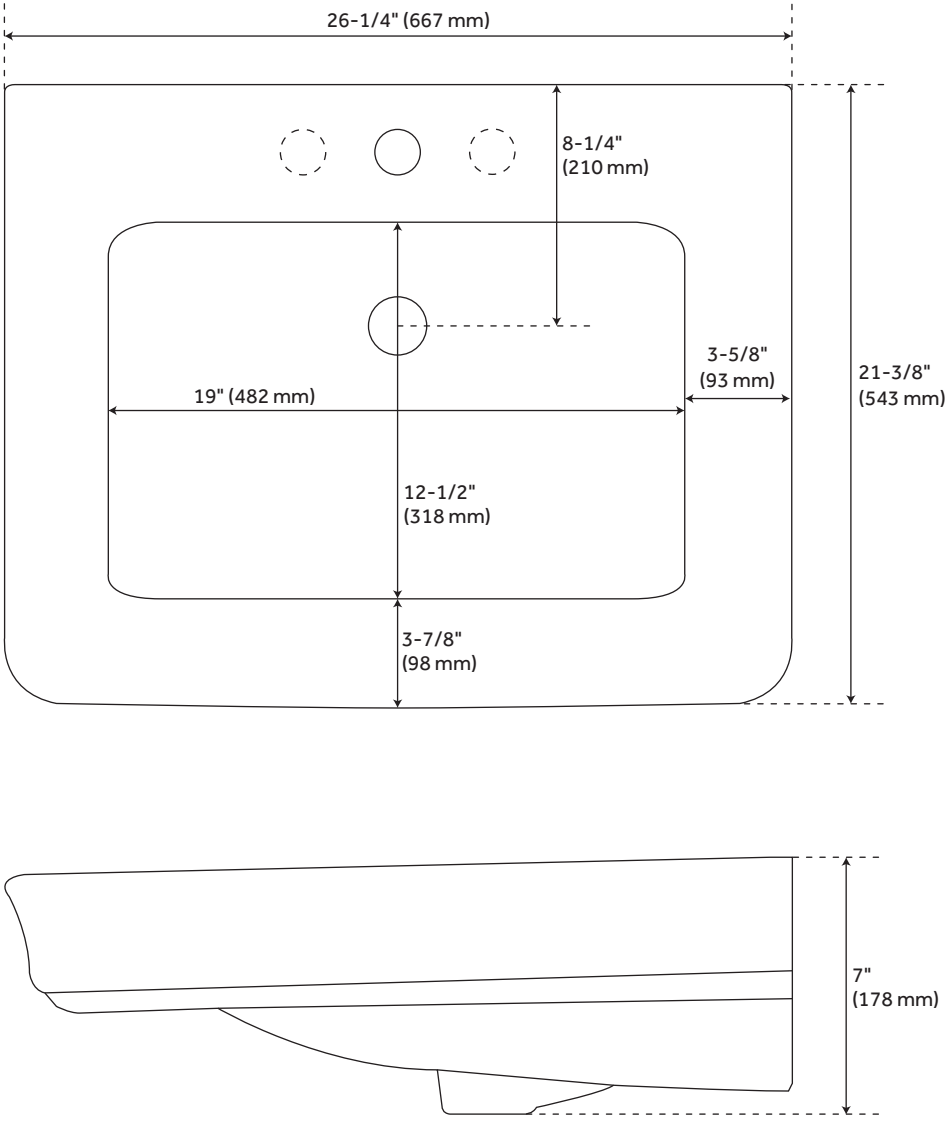

## FEATURES

Installation Type: Wall Mount  
Material: Vitreous China  
Length: 26-1/4"  
Width: 21-3/8"  
Height: 35-1/2"  
Sink Shape: Rectangle  
Number of Basins: 1  
Sink Installation: Integral  
Overflow Hole: Yes  
Basin Length: 19"  
Basin Width: 12-1/2"  
Basin Depth: 4-1/2"  
Water Depth To Overflow: 3-3/4"  
Fits Drain Hole Size: 1-1/2"  
Exterior Treatment: Smooth  
Interior Treatment: Smooth  
Drain Included: No  
Faucet Included: No  
Stand Material: Stainless Steel  
Water Depth to Rim: 4-1/2"

# 26" HALYARD CONSOLE SINK WITH TRADITIONAL TOP

SKU: 950841

Code: SHCL100, SHCTT27211, SHCTT27218

## ADDITIONAL FEATURES

- Includes counter top with integral sink and stand.

REVISED 2/2/2024

# 26" HALYARD CONSOLE SINK WITH TRADITIONAL TOP

All dimensions and specifications are nominal and may vary. Use actual products for accuracy in critical situations.