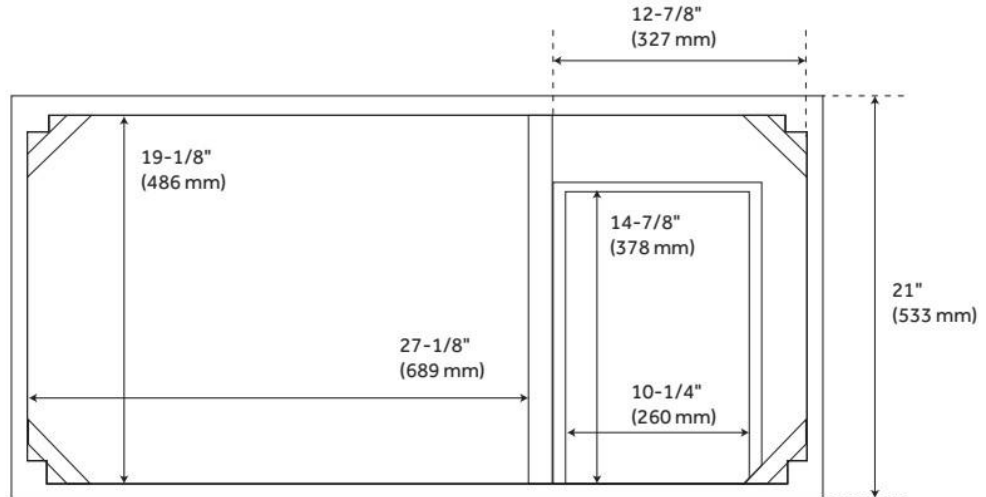

42" MORRIS CONSOLE VANITY FOR LEFT OFFSET RECTANGULAR UNDERMOUNT SINK

SKU: 950862

Code: SH457287, SH457286

REVISED 8/7/2024