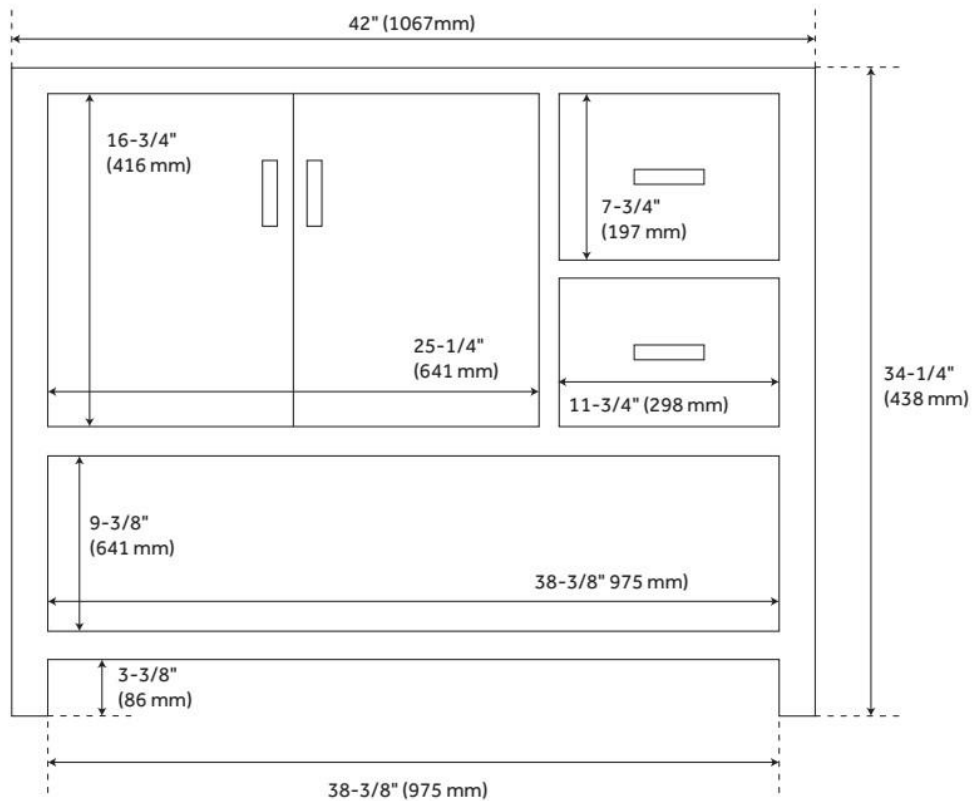

42" MORRIS CONSOLE VANITY FOR LEFT OFFSET RECTANGULAR UNDERMOUNT SINK

SKU: 950862

Code: SH457287, SH457286

REVISED 8/7/2024