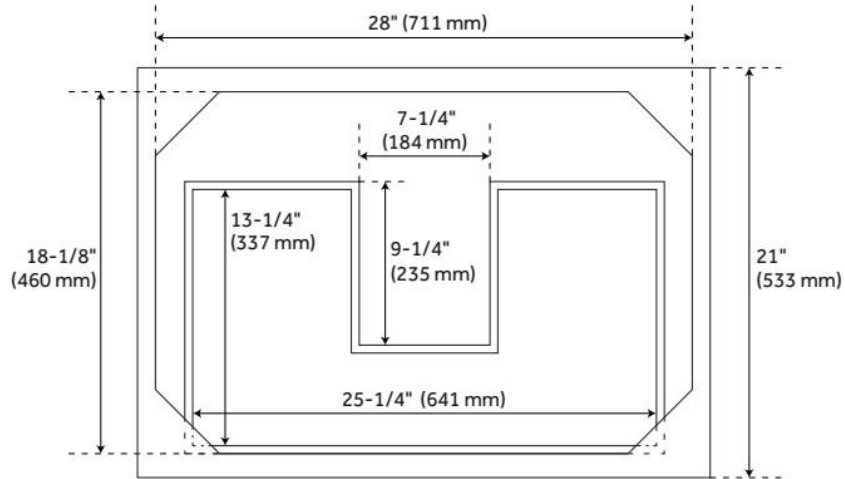

30" ROBERTSON CONSOLE VANITY FOR UNDERMOUNT SINK - BLACK

SKU: 950872

Code: SH459357, SH459355, SH459356, SH459360, SH459146

REVISED 8/5/2024