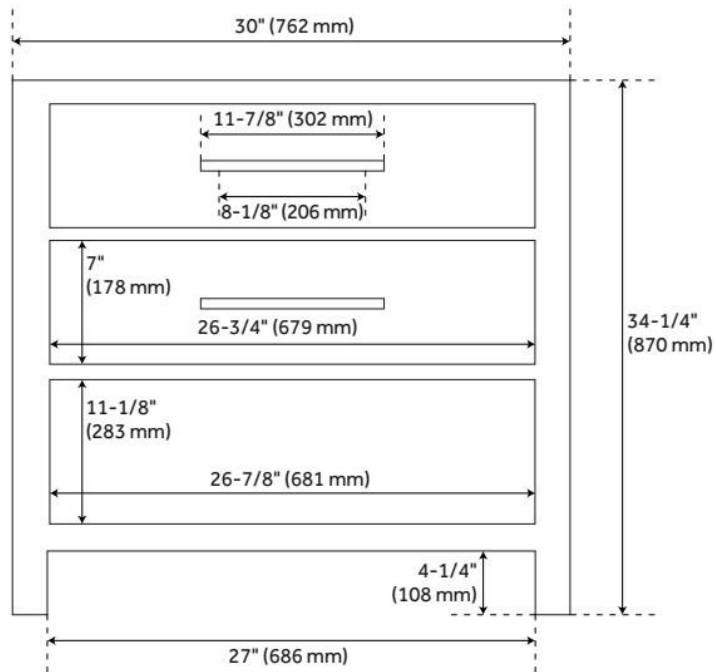

LISTED ID: 506895

ADDITIONAL FEATURES

- Granite is A-grade. Polished Carrara Marble is sourced from Italy.
- Each top is carved from a single piece of stone and will feature natural variations.
- Includes a matching backsplash and a white porcelain sink.
- See Installation Instructions for directions to attach the vanity top and sink.

REVISED 8/5/2024

30" ROBERTSON CONSOLE VANITY FOR UNDERMOUNT SINK - BLACK

SKU: 950872

Code: SH459357, SH459355, SH459356, SH459360, SH459146

REVISED 8/5/2024