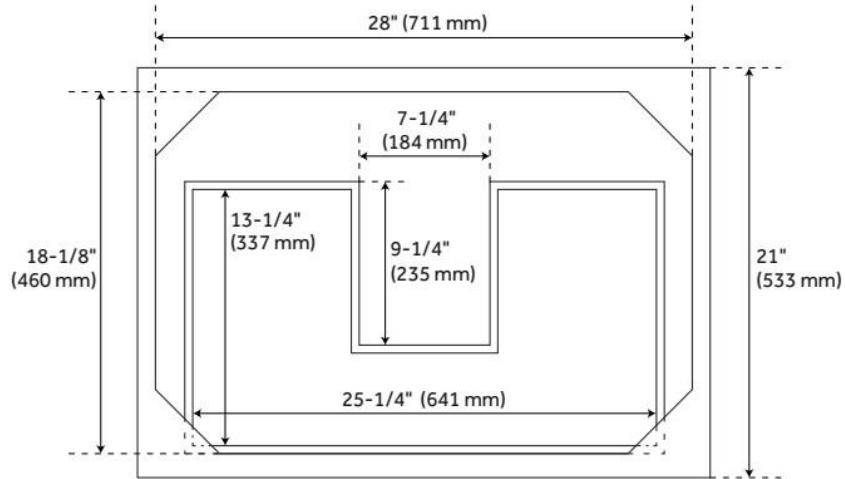

30" ROBERTSON CONSOLE VANITY FOR RECTANGULAR UNDERMOUNT SINK - BLACK

SKU: 950873

Code: SH476326, SH476325, SH459365, SH459366, SH459363, SH459364, SH459371, SH459372, SH459373, SH459361, SH459362

REVISED 8/1/2024