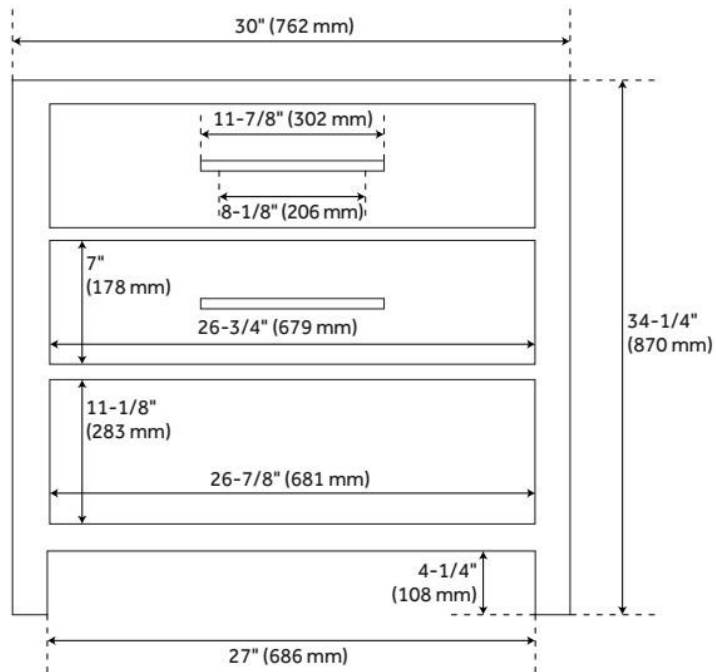

30" ROBERTSON CONSOLE VANITY FOR RECTANGULAR UNDERMOUNT SINK - BLACK

SKU: 950873

Code: SH476326, SH476325, SH459365, SH459366, SH459363, SH459364, SH459371, SH459372, SH459373, SH459361, SH459362

REVISED 8/1/2024