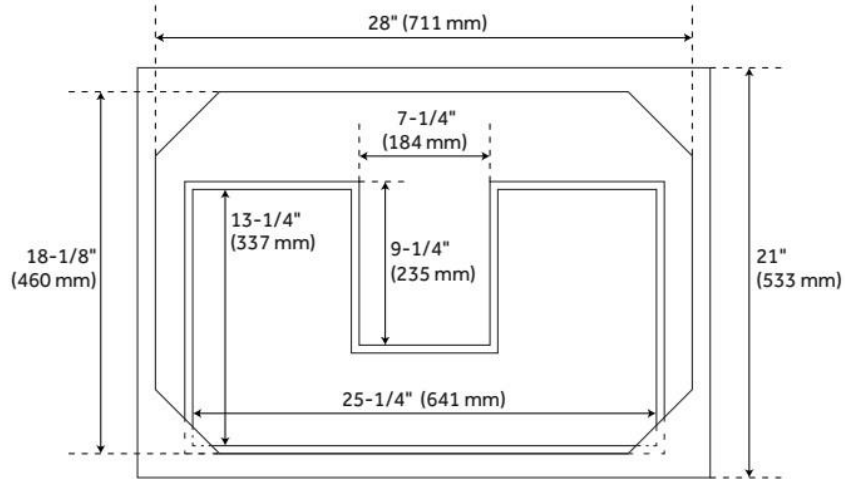

30" ROBERTSON CONSOLE VANITY FOR RECTANGULAR UNDERMOUNT SINK - BLACK

SKU: 950873

Code: SH476326, SH476325, SH459365, SH459366, SH459363, SH459364, SH459371, SH459372, SH459373, SH459361, SH459362, SH559085

REVISED 11/26/2024