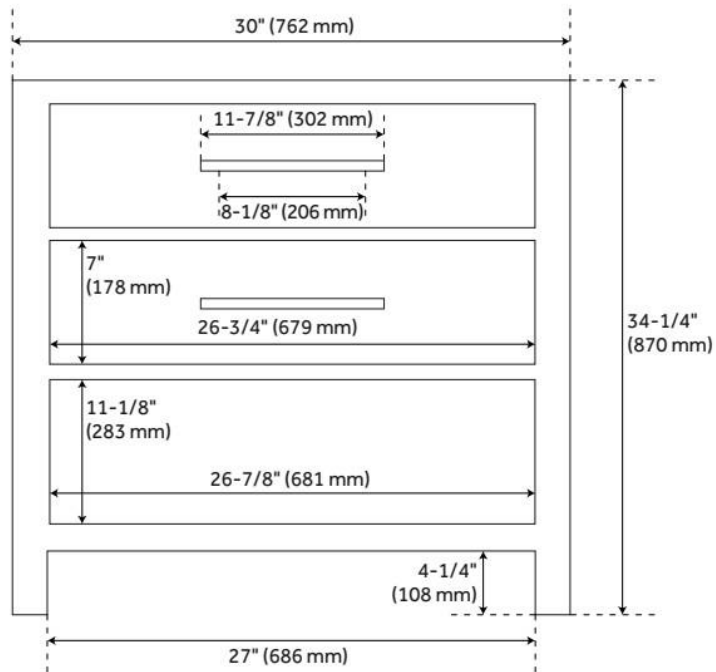

FEATURES

Material: Mahogany
Number of Drawers: 1
Hardware Finish: Antique Brass
Built-In Adjusters: Yes

LISTED ID: 506897

ADDITIONAL FEATURES

- Granite is A-grade. Polished Carrara Marble is sourced from Italy.
- Each top is carved from a single piece of stone and will feature natural variations.
- Includes a matching backsplash and a white porcelain sink.
- See Installation Instructions for directions to attach the vanity top and sink.

REVISED 11/26/2024

30" ROBERTSON CONSOLE VANITY FOR RECTANGULAR UNDERMOUNT SINK - BLACK

SKU: 950873

Code: SH476326, SH476325, SH459365, SH459366, SH459363, SH459364, SH459371, SH459372, SH459373, SH459361, SH459362, SH559085