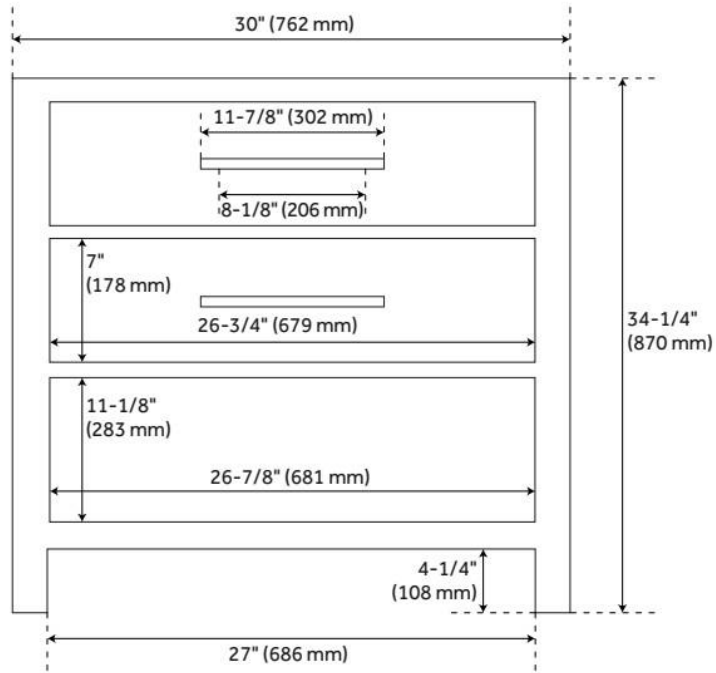

30" ROBERTSON CONSOLE VANITY FOR UNDERMOUNT SINK - MIDNIGHT NAVY BLUE

SKU: 950876

Code: SH459389, SH459387, SH459388, SH459392, SH459386

REVISED 7/31/2024