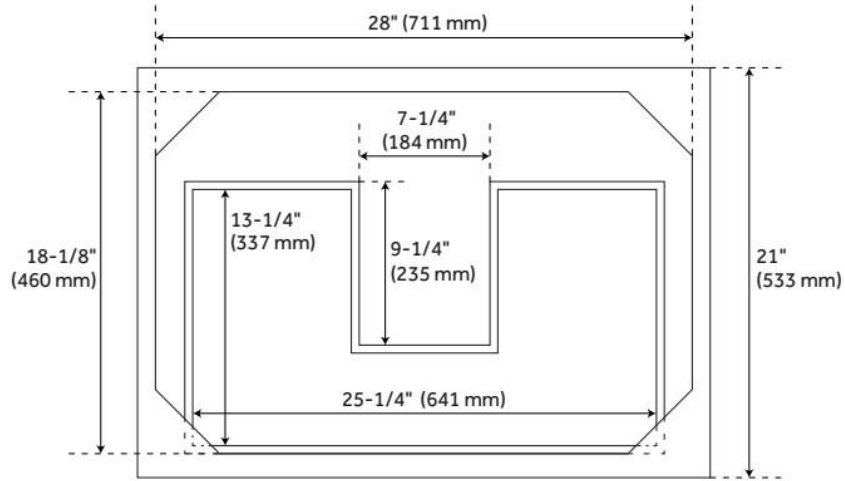

30" ROBERTSON CONSOLE VANITY FOR UNDERMOUNT SINK - MIDNIGHT NAVY BLUE

SKU: 950876

Code: SH459389, SH459387, SH459388, SH459392, SH459386

REVISED 7/31/2024