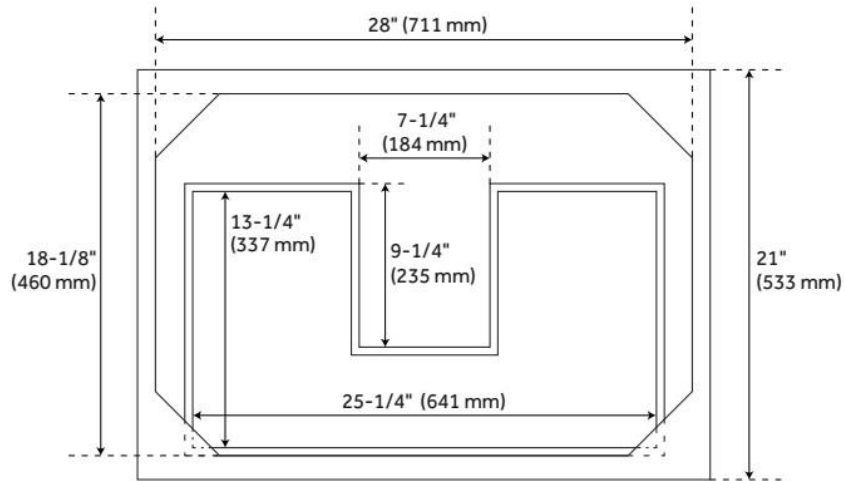

30" ROBERTSON CONSOLE VANITY FOR RECTANGULAR UNDERMOUNT SINK - MIDNIGHT NAVY BLUE

SKU: 950878

Code: SH476328, SH476327, SH459397, SH459398, SH459395, SH459396, SH459403, SH459404, SH459405, SH459393, SH459394

REVISED 7/31/2024