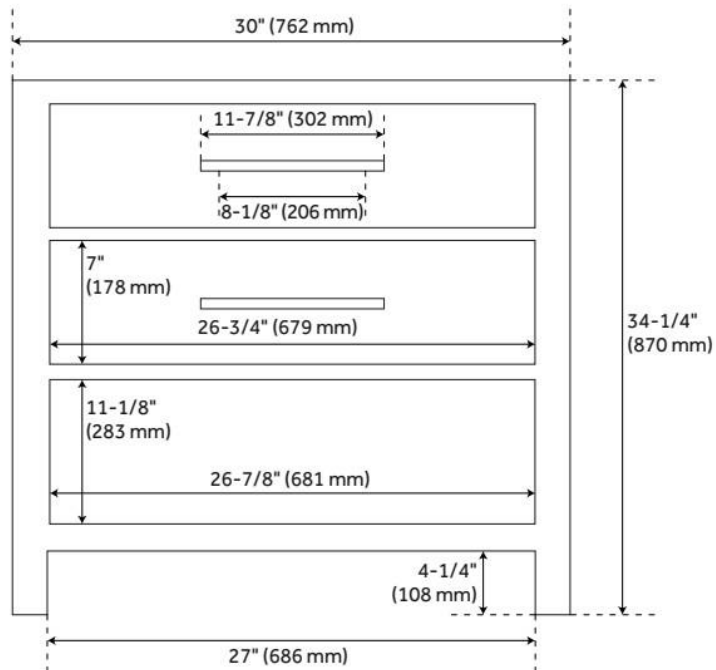

30" ROBERTSON CONSOLE VANITY FOR RECTANGULAR UNDERMOUNT SINK - MIDNIGHT NAVY BLUE

SKU: 950878

Code: SH476328, SH476327, SH459397, SH459398, SH459395, SH459396, SH459403, SH459404, SH459405, SH459393, SH459394

REVISED 7/31/2024