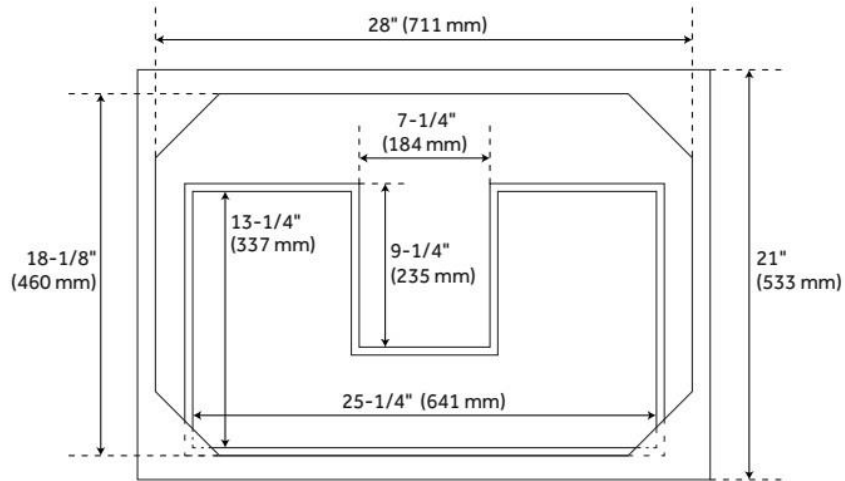

30" ROBERTSON CONSOLE VANITY FOR RECTANGULAR UNDERMOUNT SINK - MIDNIGHT NAVY

SKU: 950878

Code: SH476328, SH476327, SH459397, SH459398, SH459395, SH459396, SH459403, SH459404, SH459405, SH459393, SH459394, SH559087

REVISED 11/26/2024