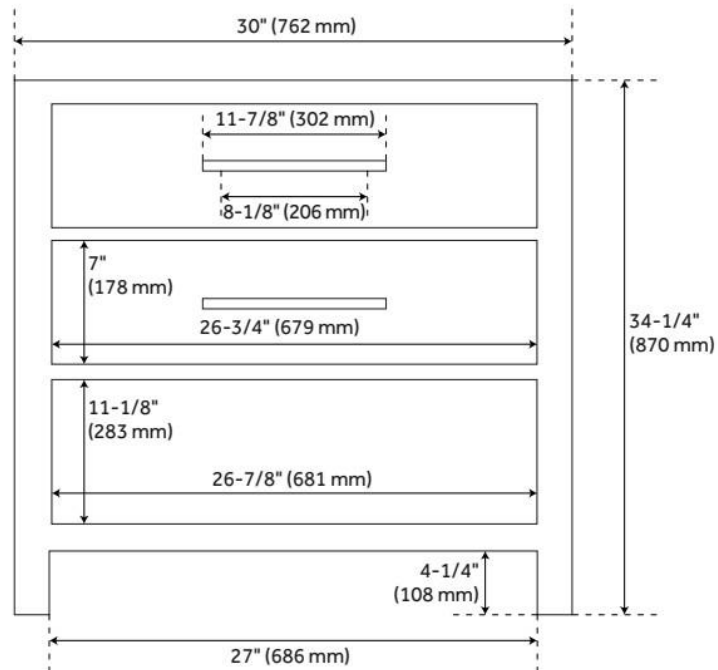

FEATURES

Material: Mahogany
Product Finish: Midnight Navy Blue
Number of Drawers: 1
Hardware Finish: Antique Brass
Built-In Adjusters: Yes

LISTED ID: 506897

ADDITIONAL FEATURES

- Granite is A-grade. Polished Carrara Marble is sourced from Italy.
- Each top is carved from a single piece of stone and will feature natural variations.
- Includes a matching backsplash and a white porcelain sink.
- See Installation Instructions for directions to attach the vanity top and sink.

REVISED 11/26/2024

30" ROBERTSON CONSOLE VANITY FOR RECTANGULAR UNDERMOUNT SINK - MIDNIGHT NAVY

SKU: 950878

Code: SH476328, SH476327, SH459397, SH459398, SH459395, SH459396, SH459403, SH459404, SH459405, SH459393, SH459394, SH559087