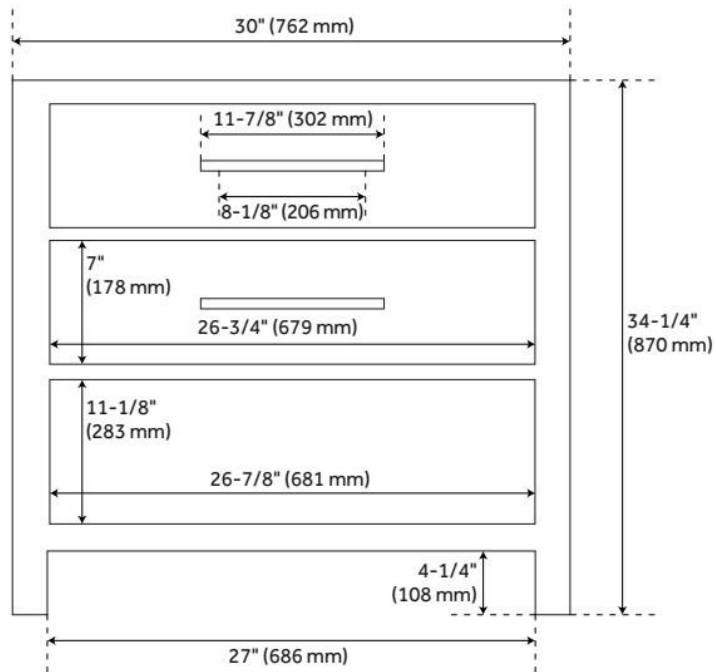

30" ROBERTSON CONSOLE VANITY FOR UNDERMOUNT SINK - BRIGHT WHITE

SKU: 950884

Code: SH459421, SH459419, SH459420, SH459424, SH459418

FEATURES

Material: Mahogany
Product Finish: Bright White
Number of Drawers: 1
Hardware Finish: Antique Brass
Built-In Adjusters: Yes

LISTED ID: 506895

ADDITIONAL FEATURES

- [Wood finish samples available.](#)

REVISED 8/12/2024

30" ROBERTSON CONSOLE VANITY FOR UNDERMOUNT SINK - BRIGHT WHITE

SKU: 950884

Code: SH459421, SH459419, SH459420, SH459424, SH459418