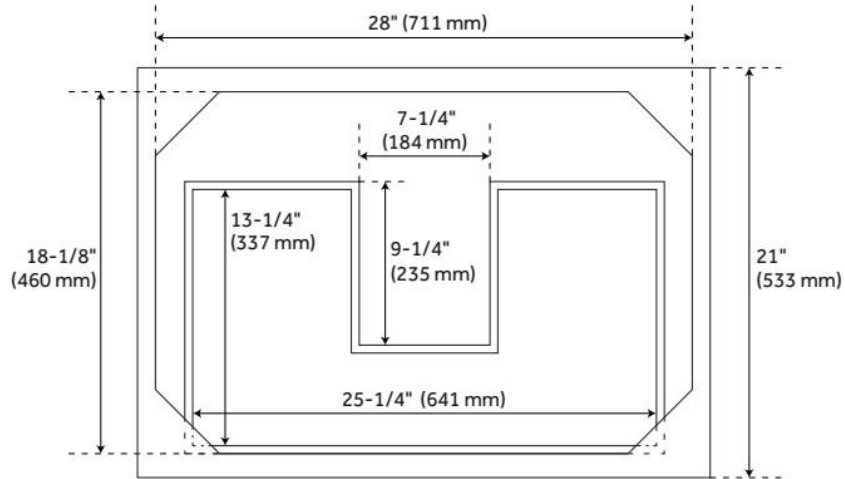

LISTED ID: 506895

ADDITIONAL FEATURES

- [Wood finish samples available.](#)

REVISED 8/12/2024

30" ROBERTSON CONSOLE VANITY FOR UNDERMOUNT SINK - BRIGHT WHITE

SKU: 950884

Code: SH459421, SH459419, SH459420, SH459424, SH459418