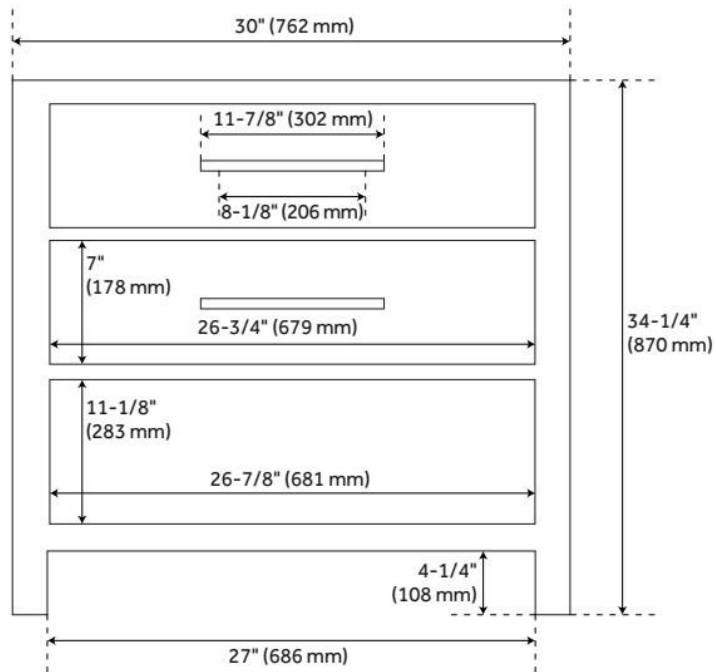

# 30" ROBERTSON CONSOLE VANITY FOR RECTANGULAR UNDERMOUNT SINK - BRIGHT WHITE

SKU: 950885

Code: SH476330, SH476329, SH459429, SH459430, SH459427, SH459428, SH459435, SH459436, SH459437, SH459425, SH459426