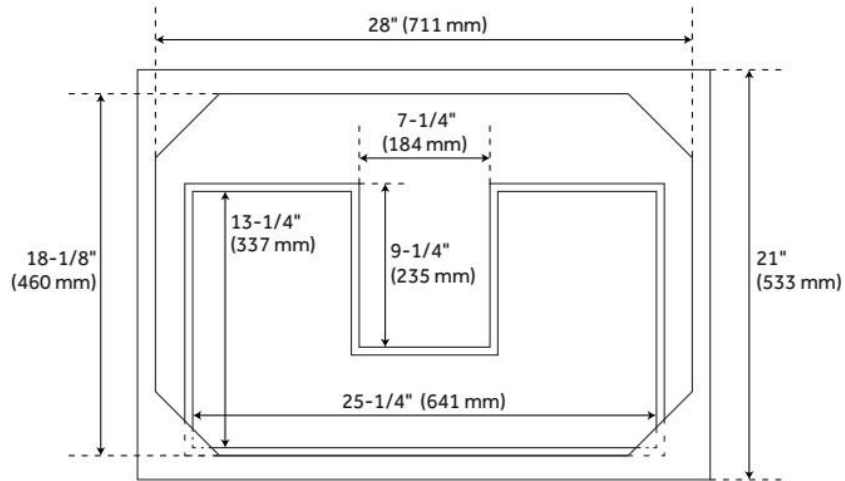

# 30" ROBERTSON CONSOLE VANITY FOR RECTANGULAR UNDERMOUNT SINK - BRIGHT WHITE

SKU: 950885

Code: SH476330, SH476329, SH459429, SH459430, SH459427, SH459428, SH459435, SH459436, SH459437, SH459425, SH459426