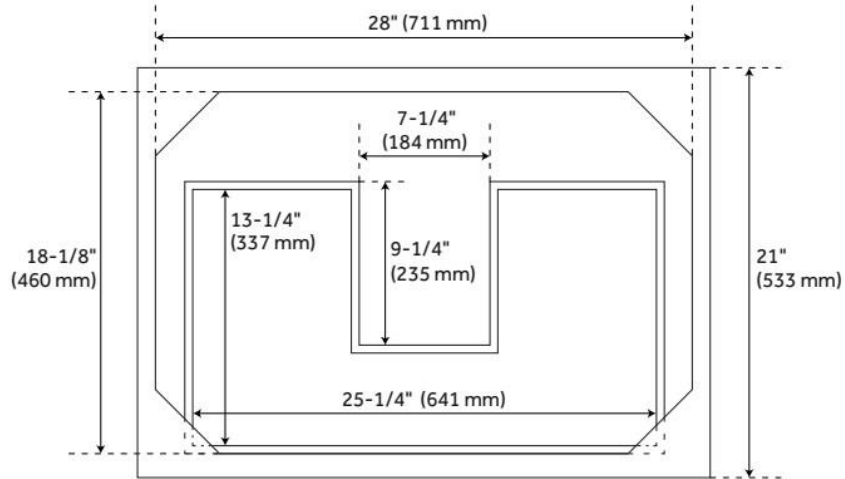

30" ROBERTSON CONSOLE VANITY FOR RECTANGULAR UNDERMOUNT SINK - BRIGHT WHITE

SKU: 950885

Code: SH476330, SH476329, SH459429, SH459430, SH459427, SH459428, SH459435, SH459436, SH459437, SH459425, SH459426, SH559086

REVISED 11/26/2024