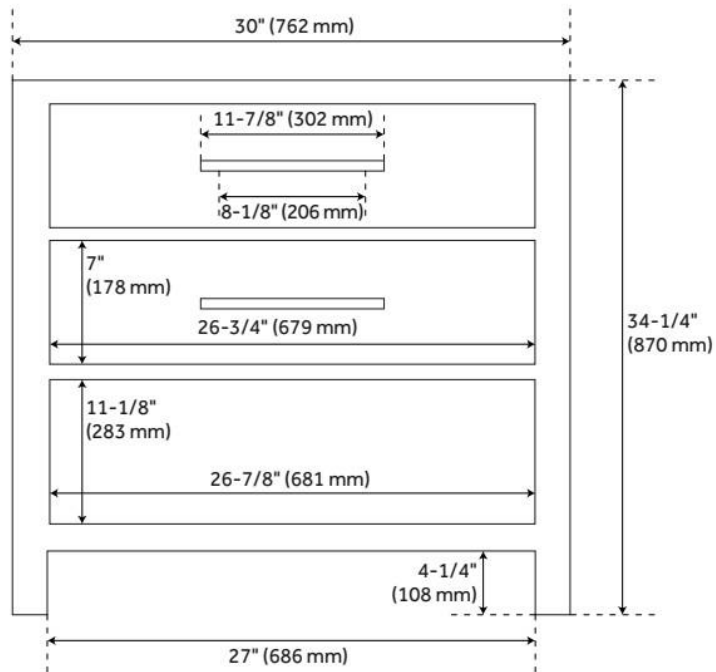

FEATURES

Material: Mahogany
Product Finish: Bright White
Number of Drawers: 1
Hardware Finish: Antique Brass
Built-In Adjusters: Yes

LISTED ID: 506897

ADDITIONAL FEATURES

- Granite is A-grade. Polished Carrara Marble is sourced from Italy.
- Each top is carved from a single piece of stone and will feature natural variations.
- Includes a matching backsplash and a white porcelain sink.
- See Installation Instructions for directions to attach the vanity top and sink.
- [Wood finish samples available.](#)

REVISED 11/26/2024

30" ROBERTSON CONSOLE VANITY FOR RECTANGULAR UNDERMOUNT SINK - BRIGHT WHITE

SKU: 950885

Code: SH476330, SH476329, SH459429, SH459430, SH459427, SH459428, SH459435, SH459436, SH459437, SH459425, SH459426, SH559086