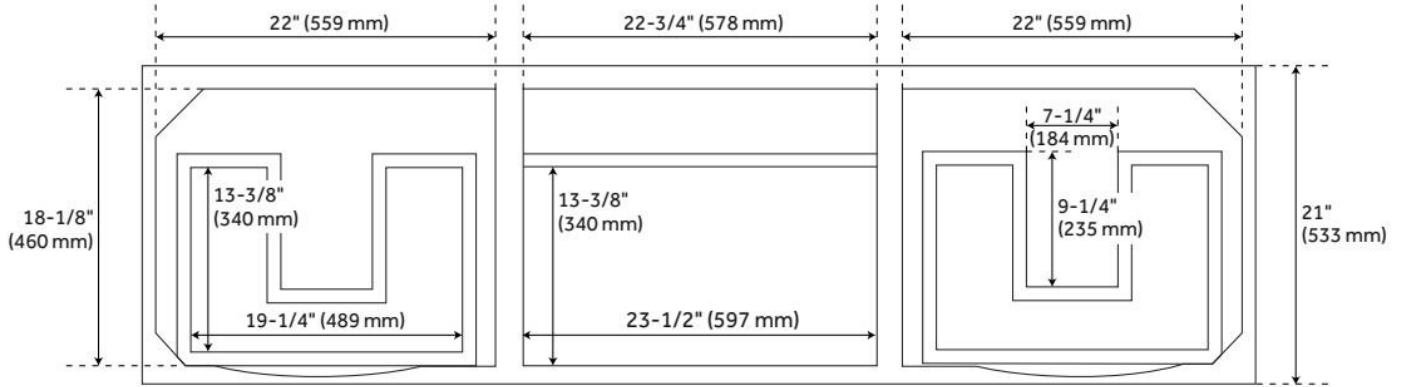

72" ROBERTSON DOUBLE CONSOLE VANITY FOR UNDERMOUNT SINKS - BLACK

SKU: 950888

Code: SH459453, SH459451, SH459455, SH459456, SH459450, SH459097

REVISED 7/31/2024