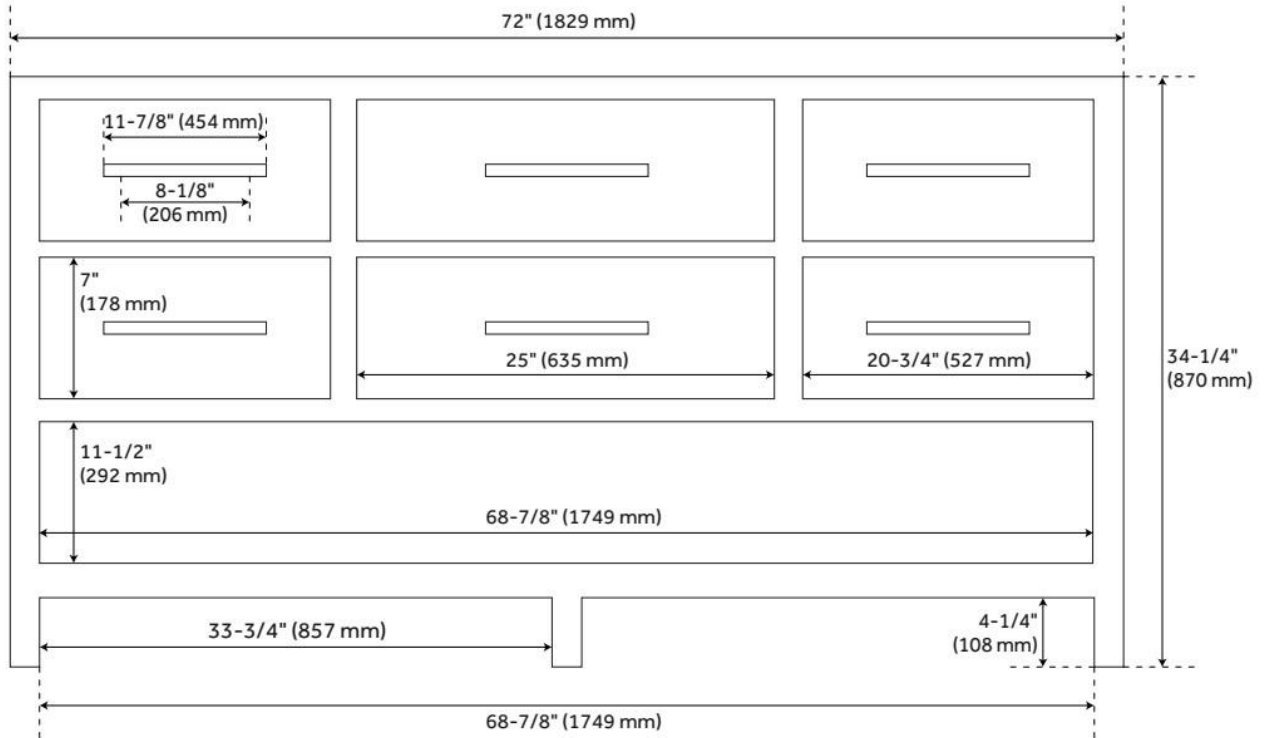

72" ROBERTSON DOUBLE CONSOLE VANITY FOR UNDERMOUNT SINKS - BLACK

SKU: 950888

Code: SH459453, SH459451, SH459455, SH459456, SH459450, SH459097

FEATURES

Material: Mahogany
Number of Drawers: 4
Hardware Finish: Antique Brass
Built-In Adjusters: Yes

LISTED ID: 506895

ADDITIONAL FEATURES

- Granite is A-grade. Polished Carrara Marble is sourced from Italy.
- Each top is carved from a single piece of stone and will feature natural variations.
- Includes a matching backsplash and a white porcelain sinks.
- See Installation Instructions for directions to attach the vanity top and sink.

REVISED 7/31/2024

72" ROBERTSON DOUBLE CONSOLE VANITY FOR UNDERMOUNT SINKS - BLACK

SKU: 950888

Code: SH459453, SH459451, SH459455, SH459456, SH459450, SH459097

REVISED 7/31/2024