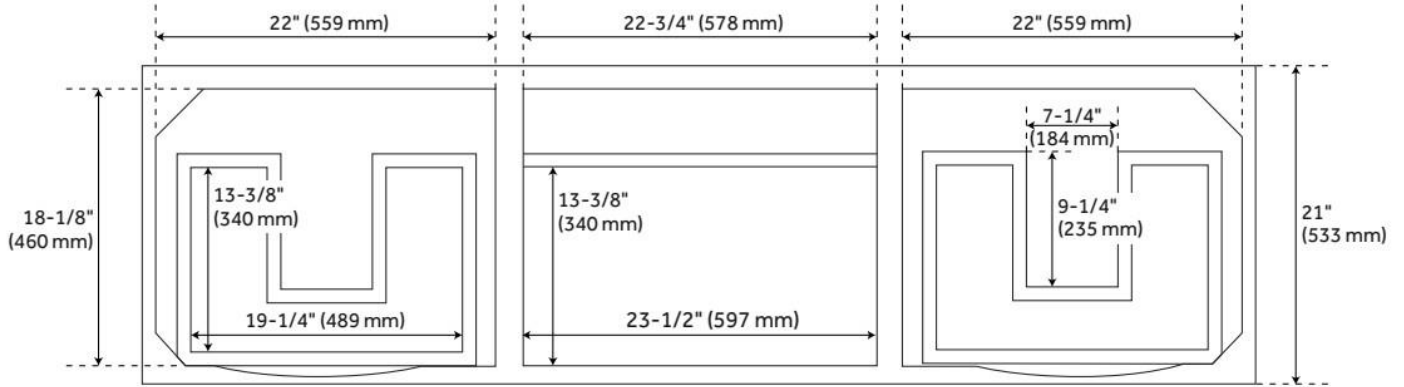

72" ROBERTSON DOUBLE CONSOLE VANITY FOR RECTANGULAR UNDERMOUNT SINKS - BLACK

SKU: 950889

Code: SH476332, SH476331, SH459461, SH459459, SH459460, SH459466, SH459467, SH459465, SH459094, SH459093, SH559153

REVISED 11/27/2024