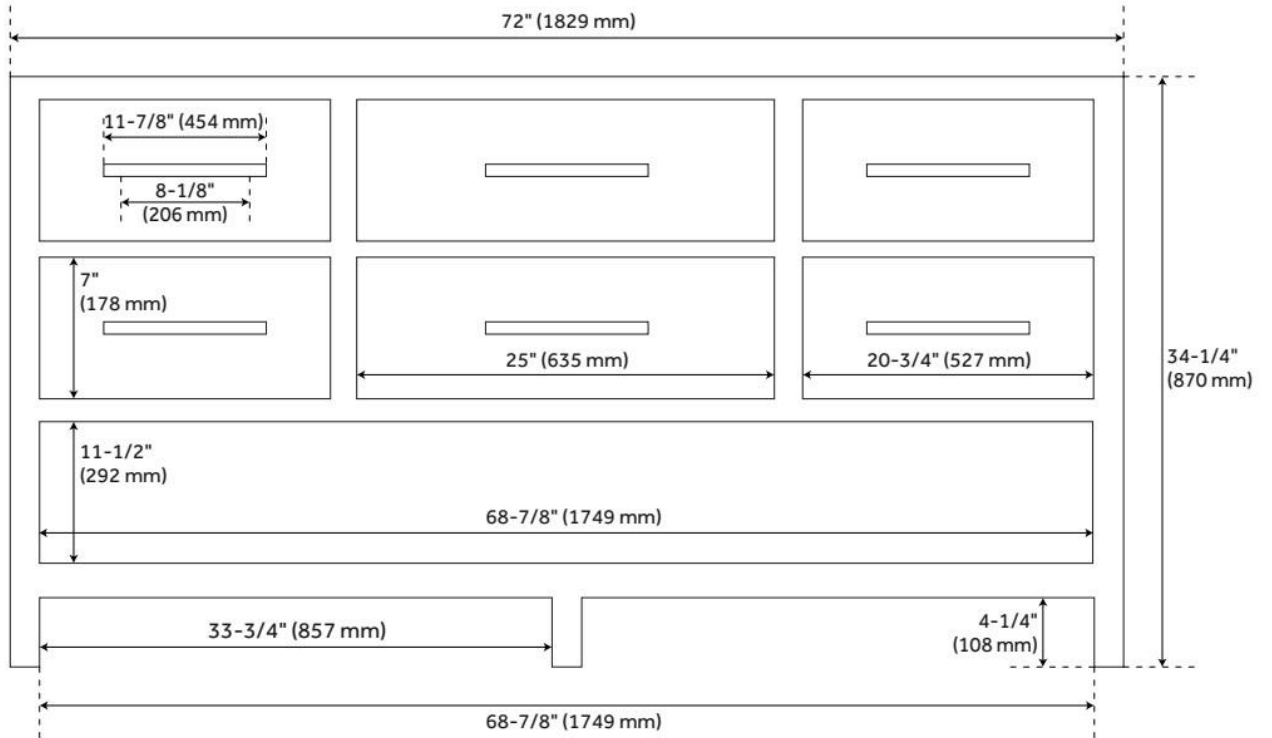

FEATURES

Material: Mahogany
Number of Drawers: 4
Hardware Finish: Antique Brass
Built-In Adjusters: Yes

LISTED ID: 506894

ADDITIONAL FEATURES

- Granite is A-grade. Polished Carrara Marble is sourced from Italy.
- Each top is carved from a single piece of stone and will feature natural variations.
- Includes a matching backsplash and a pair of white porcelain sinks.
- See Installation Instructions for directions to attach the vanity top and sink.

REVISED 11/27/2024

72" ROBERTSON DOUBLE CONSOLE VANITY FOR RECTANGULAR UNDERMOUNT SINKS - BLACK

SKU: 950889

Code: SH476332, SH476331, SH459461, SH459459, SH459460, SH459466, SH459467, SH459465, SH459094, SH459093, SH559153