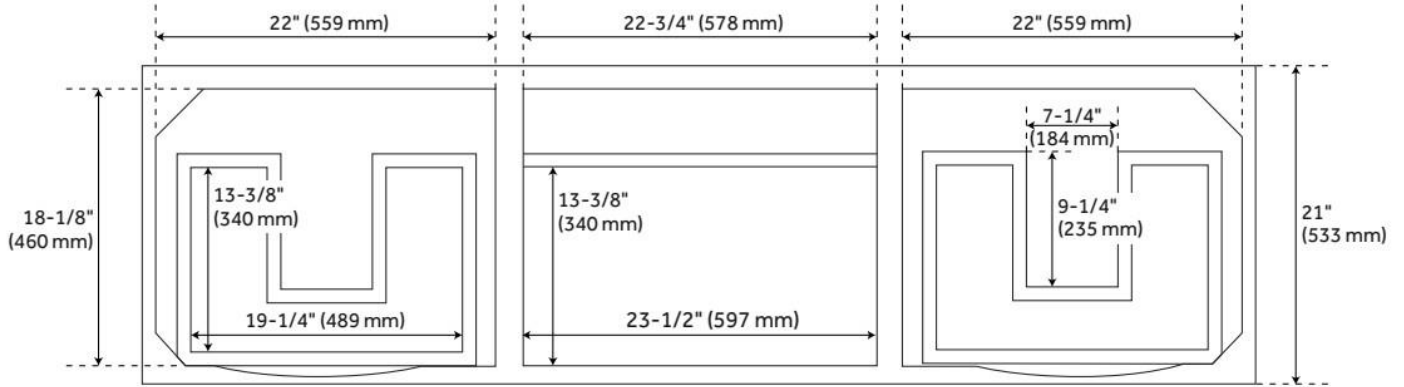

72" ROBERTSON DOUBLE CONSOLE VANITY FOR RECTANGULAR UNDERMOUNT SINKS - BLACK

SKU: 950889

Code: SH476332, SH476331, SH459461, SH459459, SH459460, SH459466, SH459467, SH459465, SH459094, SH459093

REVISED 8/7/2024