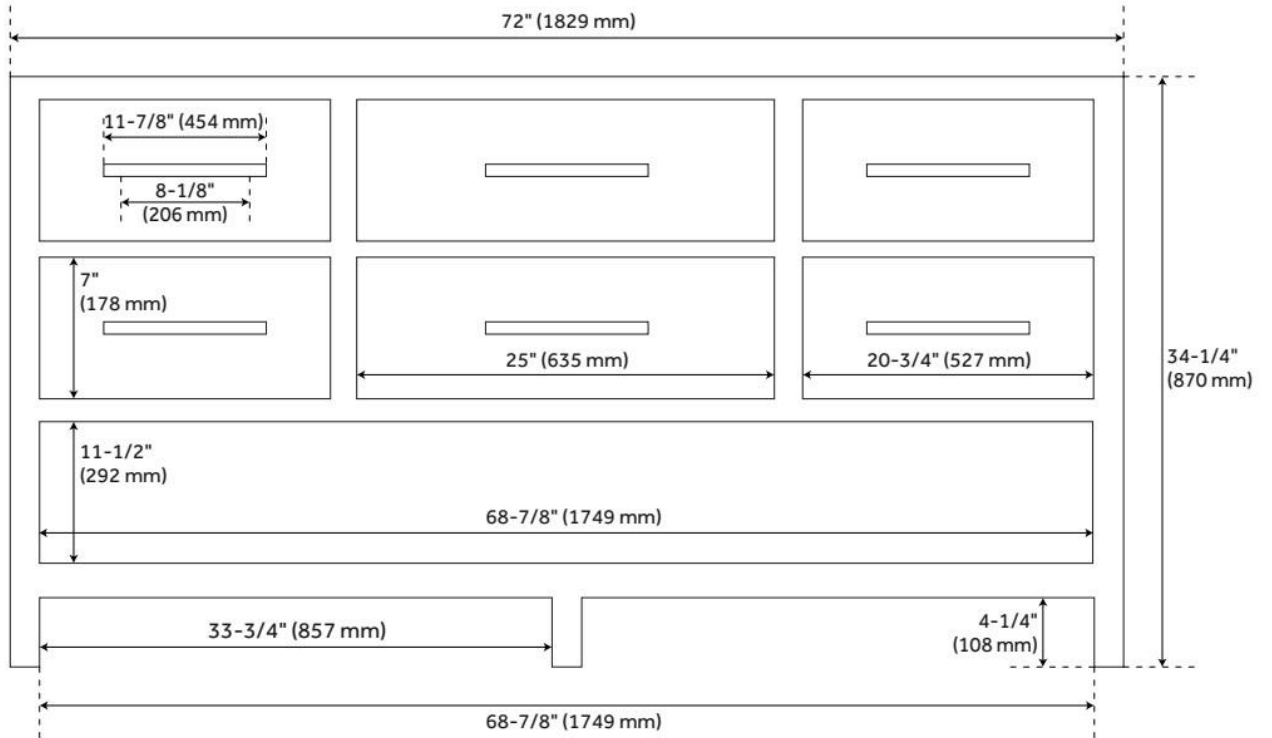

72" ROBERTSON DOUBLE CONSOLE VANITY FOR RECTANGULAR UNDERMOUNT SINKS - BLACK

SKU: 950889

Code: SH476332, SH476331, SH459461, SH459459, SH459460, SH459466, SH459467, SH459465, SH459094, SH459093

FEATURES

Material: Mahogany
Number of Drawers: 4
Hardware Finish: Antique Brass
Built-In Adjusters: Yes

LISTED ID: 506894

ADDITIONAL FEATURES

- Granite is A-grade. Polished Carrara Marble is sourced from Italy.
- Each top is carved from a single piece of stone and will feature natural variations.
- Includes a matching backsplash and a pair of white porcelain sinks.
- See Installation Instructions for directions to attach the vanity top and sink.

REVISED 8/7/2024

72" ROBERTSON DOUBLE CONSOLE VANITY FOR RECTANGULAR UNDERMOUNT SINKS - BLACK

SKU: 950889

Code: SH476332, SH476331, SH459461, SH459459, SH459460, SH459466, SH459467, SH459465, SH459094, SH459093