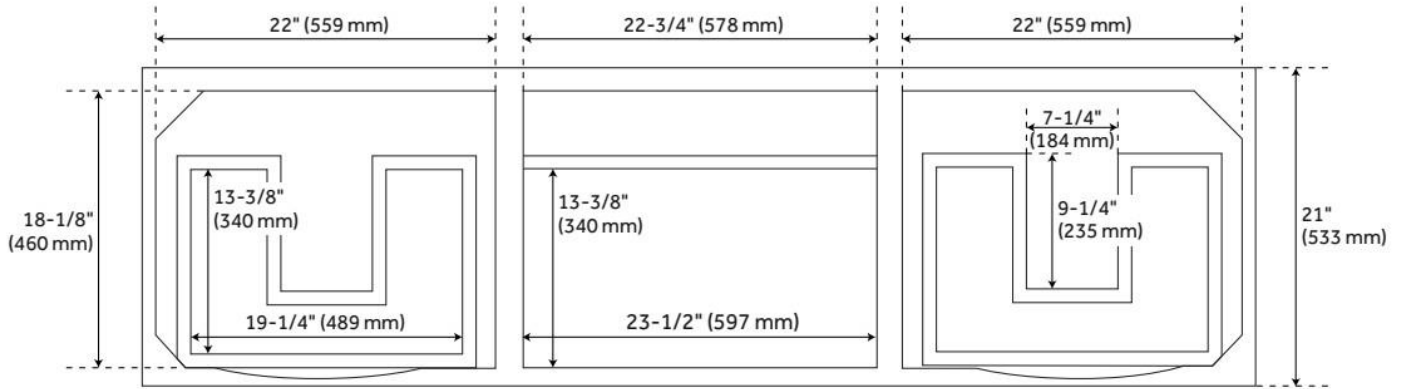

72" ROBERTSON DOUBLE CONSOLE VANITY FOR UNDERMOUNT SINKS - MIDNIGHT NAVY BLUE

SKU: 950893

Code: SH459479, SH459477, SH459481, SH459482, SH459476, SH459095

REVISED 8/6/2024