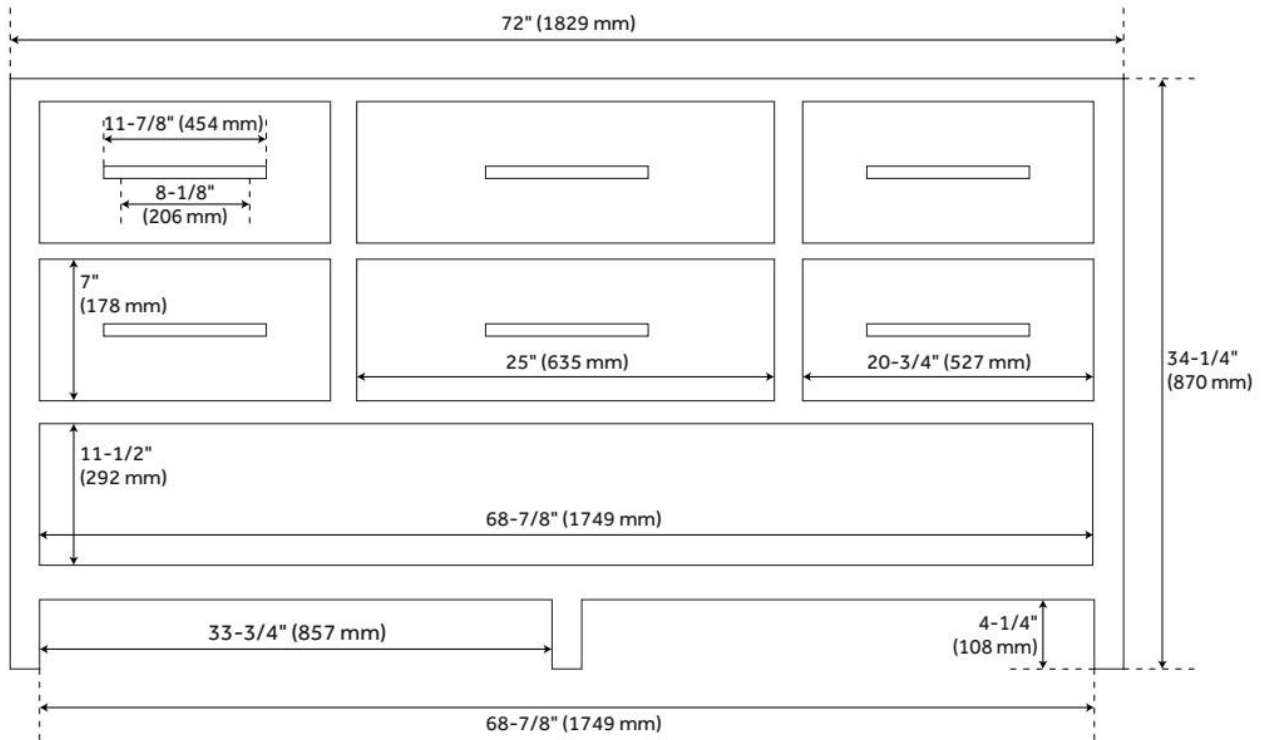

LISTED ID: 506895

ADDITIONAL FEATURES

- Granite is A-grade. Polished Carrara Marble is sourced from Italy.
- Each top is carved from a single piece of stone and will feature natural variations.
- Includes a matching backsplash and a white porcelain sinks.
- See Installation Instructions for directions to attach the vanity top and sink.

REVISED 8/6/2024

72" ROBERTSON DOUBLE CONSOLE VANITY FOR UNDERMOUNT SINKS - MIDNIGHT NAVY BLUE

SKU: 950893

Code: SH459479, SH459477, SH459481, SH459482, SH459476, SH459095

REVISED 8/6/2024