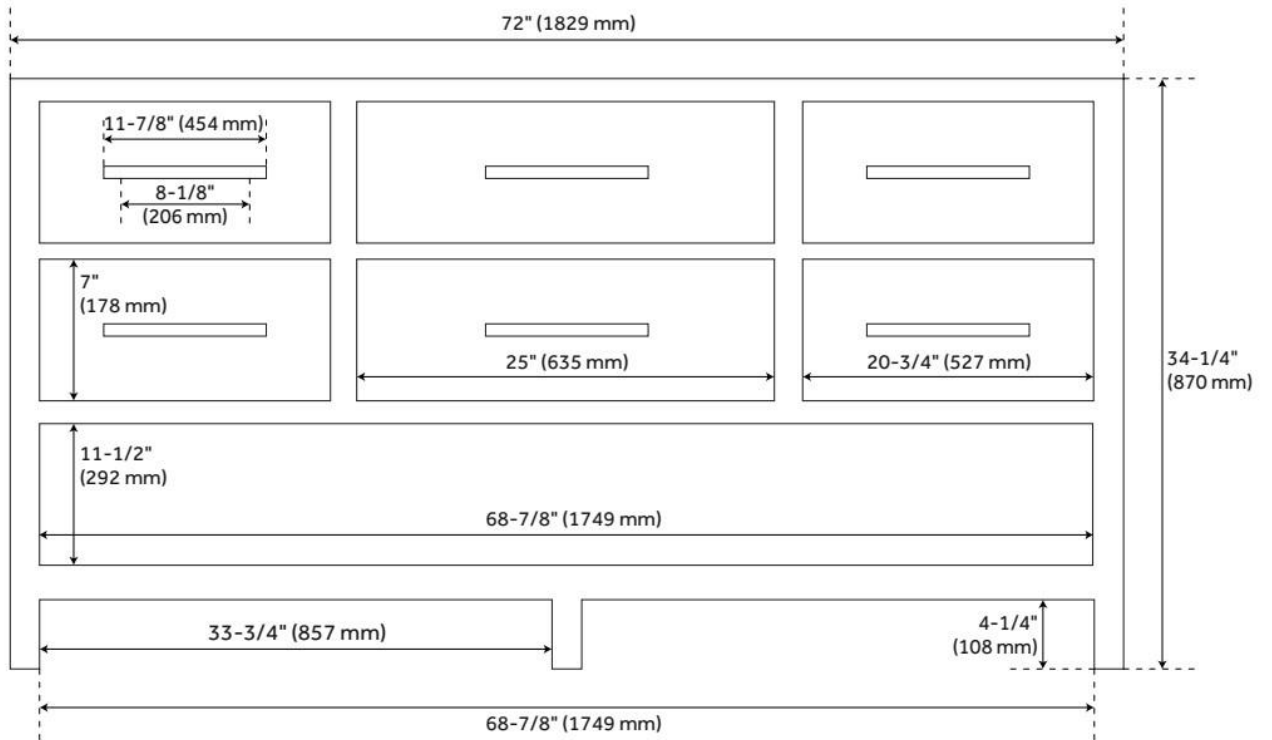

72" ROBERTSON DOUBLE CONSOLE VANITY FOR RECTANGULAR UNDERMOUNT SINKS - MIDNIGHT NAVY BLUE

SKU: 950895

Code: SH476334, SH476333, SH459487, SH459485, SH459486, SH459492, SH459493, SH459491, SH459092, SH459091

REVISED 8/5/2024