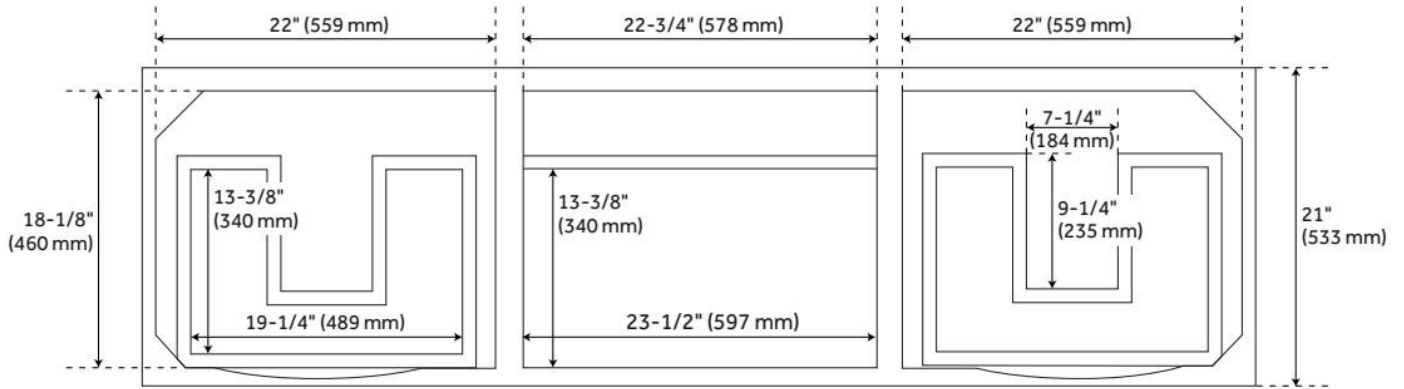

72" ROBERTSON DOUBLE CONSOLE VANITY FOR RECTANGULAR UNDERMOUNT SINKS - MIDNIGHT NAVY BLUE

SKU: 950895

Code: SH476334, SH476333, SH459487, SH459485, SH459486, SH459492, SH459493, SH459491, SH459092, SH459091

REVISED 8/5/2024