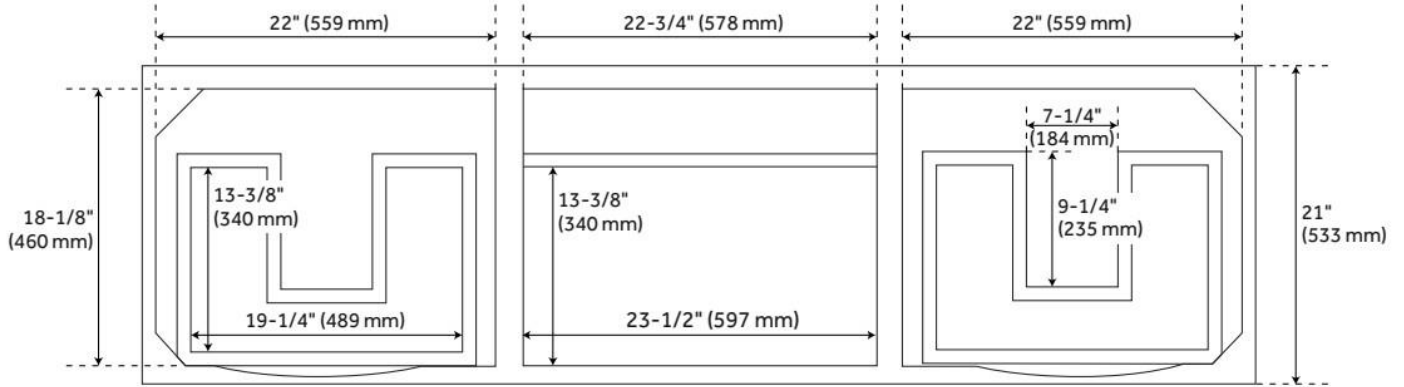

72" ROBERTSON DOUBLE CONSOLE VANITY FOR UNDERMOUNT SINKS - BRIGHT WHITE

SKU: 950901

Code: SH459505, SH459503, SH459507, SH459508, SH459502, SH459096

REVISED 8/6/2024