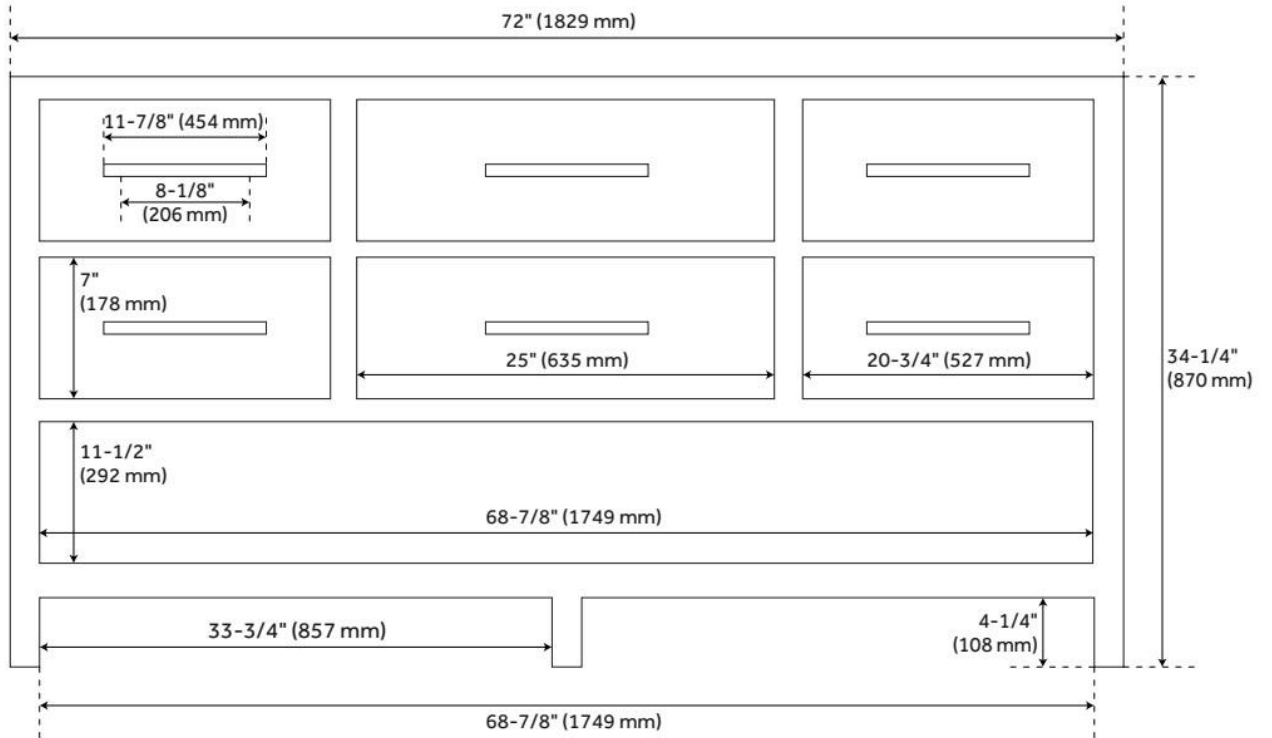

# 72" ROBERTSON DOUBLE CONSOLE VANITY FOR UNDERMOUNT SINKS - BRIGHT WHITE

SKU: 950901

Code: SH459505, SH459503, SH459507, SH459508, SH459502, SH459096

REVISED 8/6/2024