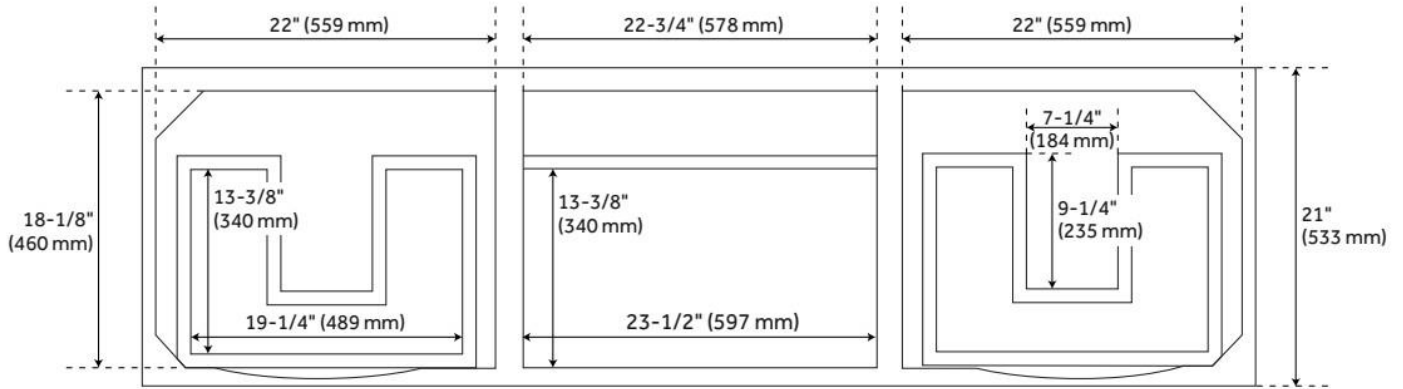

72" ROBERTSON DOUBLE CONSOLE VANITY FOR RECTANGULAR UNDERMOUNT SINKS - BRIGHT WHITE

SKU: 950902

Code: SH476336, SH476335, SH459513, SH459511, SH459512, SH459518, SH459519, SH459517, SH459090, SH459089, SH559152

REVISED 11/27/2024