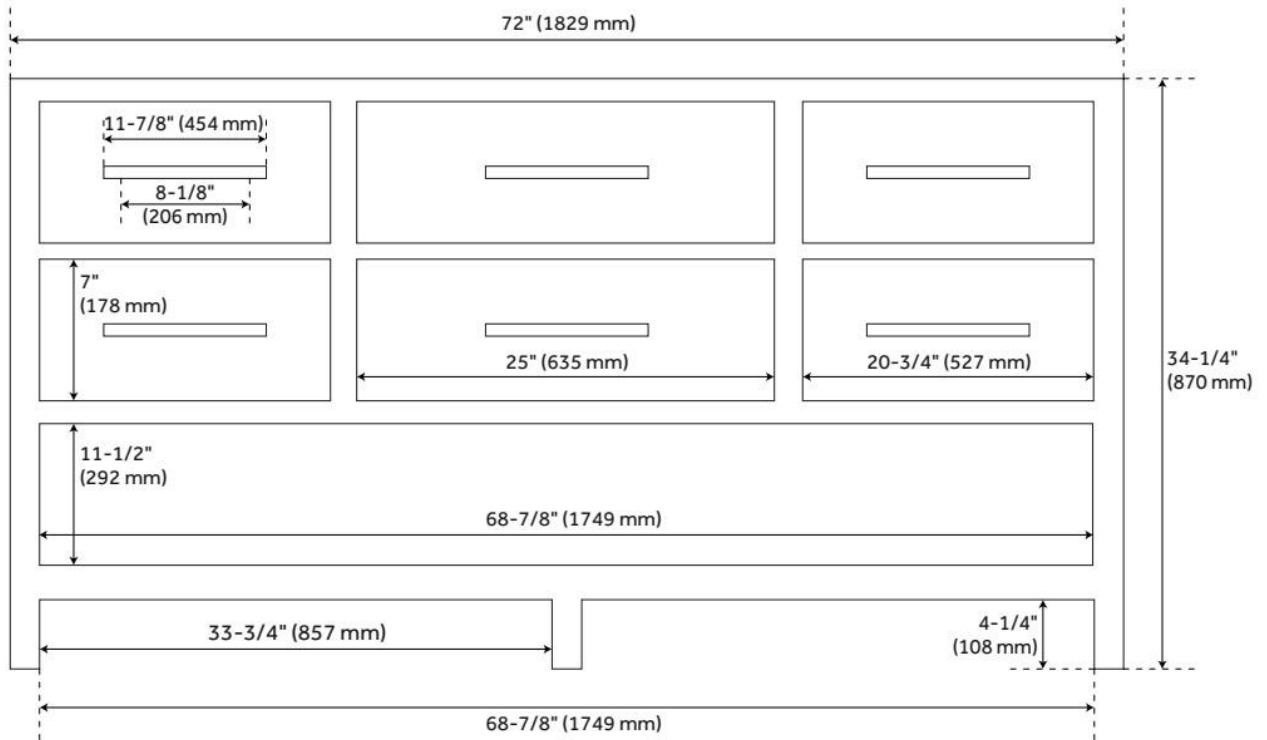

72" ROBERTSON DOUBLE CONSOLE VANITY FOR RECTANGULAR UNDERMOUNT SINKS - BRIGHT WHITE

SKU: 950902

Code: SH476336, SH476335, SH459513, SH459511, SH459512, SH459518, SH459519, SH459517, SH459090, SH459089, SH559152

FEATURES

Material: Mahogany
Product Finish: Bright White
Number of Drawers: 4
Hardware Finish: Antique Brass
Built-In Adjusters: Yes

LISTED ID: 506894

ADDITIONAL FEATURES

- Granite is A-grade. Polished Carrara Marble is sourced from Italy.
- Each top is carved from a single piece of stone and will feature natural variations.
- Includes a matching backsplash and a pair of white porcelain sinks.
- See Installation Instructions for directions to attach the vanity top and sink.
- [Wood finish samples available.](#)

REVISED 11/27/2024

72" ROBERTSON DOUBLE CONSOLE VANITY FOR RECTANGULAR UNDERMOUNT SINKS - BRIGHT WHITE

SKU: 950902

Code: SH476336, SH476335, SH459513, SH459511, SH459512, SH459518, SH459519, SH459517, SH459090, SH459089, SH559152