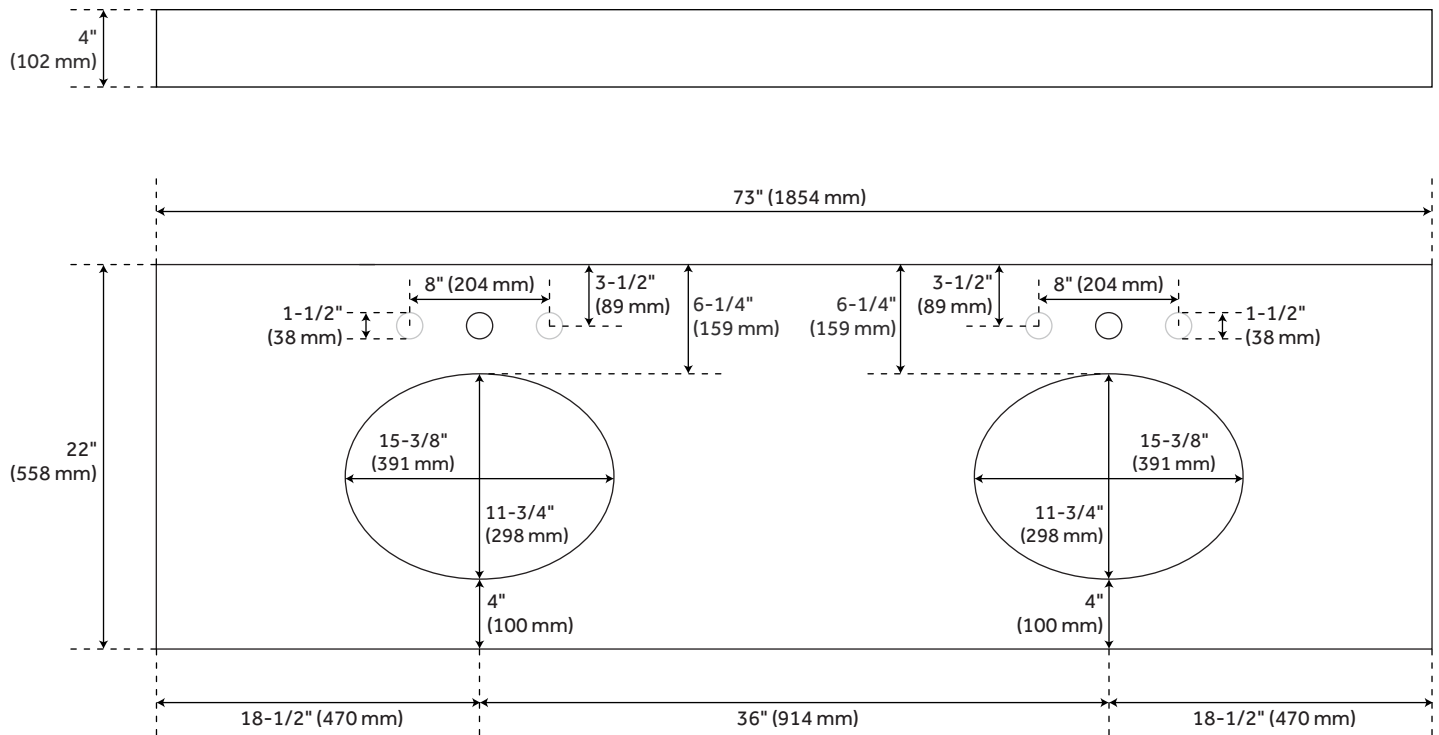

Water Depth To Overflow: 5"

Fits Drain Hole Size: 1-1/2"

Faucet Included: No

Vanity Top Material: Quartz

Sink Material: Porcelain

Vanity Top Thickness: 3cm

Sink Included: Yes

Sink Color: White

Basin Overflow: Yes

Vanity Top Depth: 22"

Vanity Top Width: 73"

Backsplash: Yes

REVISED 4/6/2023

# 73" X 22" 3CM REG QUARTZ DOUBLE VANITY TOP FOR UM SINK - FEATHERED WHITE

All dimensions and specifications are nominal and may vary. Use actual products for accuracy in critical situations.

# 73" X 22" 3CM QUARTZ DOUBLE VANITY TOP FOR UM SINK - WHITE PORCELAIN SINK

All dimensions and specifications are nominal and may vary. Use actual products for accuracy in critical situations.