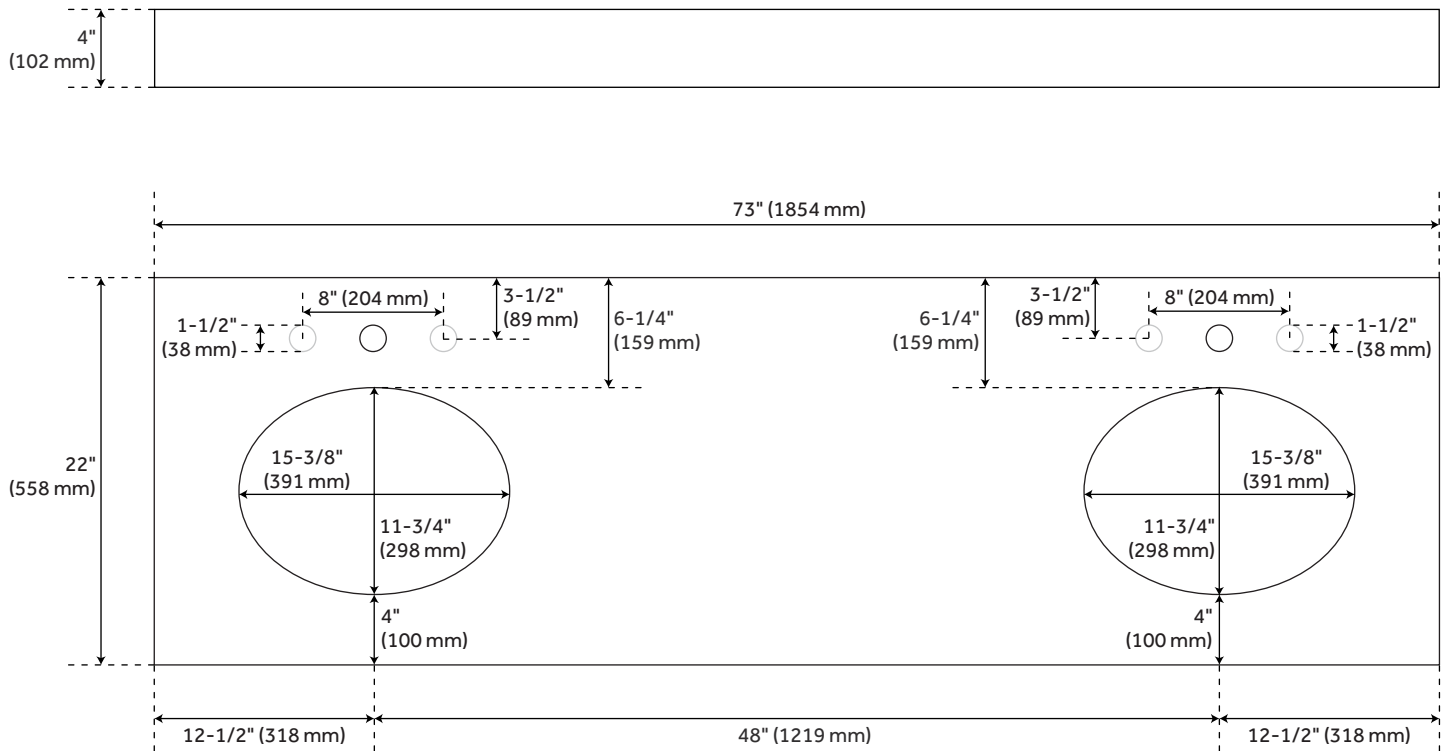

## ADDITIONAL FEATURES

- Includes vanity top and white porcelain sinks.
- See Installation Instructions for directions to attach the vanity top and sink.

REVISED 4/6/2023

# 73" X 22" 3CM REG QUARTZ DOUBLE VANITY TOP FOR UM SINK - FEATHERED WHITE

All dimensions and specifications are nominal and may vary. Use actual products for accuracy in critical situations.

# 73" X 22" 3CM ACE QUARTZ DOUBLE VANITY TOP FOR UM SINK - FEATHERED WHITE

All dimensions and specifications are nominal and may vary. Use actual products for accuracy in critical situations.

# 73" X 22" 3CM QUARTZ DOUBLE VANITY TOP FOR UM SINK - WHITE PORCELAIN SINK

All dimensions and specifications are nominal and may vary. Use actual products for accuracy in critical situations.