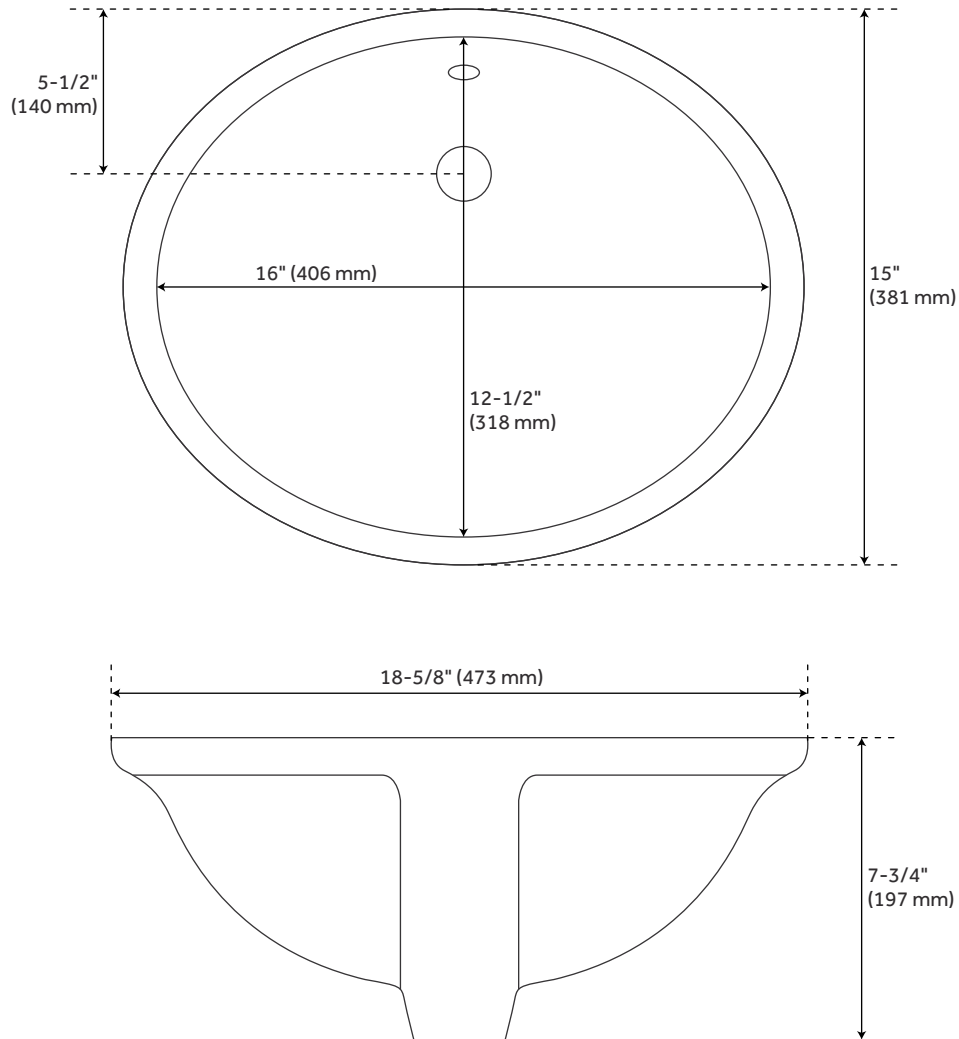

# 73" X 22" 3CM REG QUARTZ DOUBLE VANITY TOP FOR UM SINK - FEATHERED WHITE

All dimensions and specifications are nominal and may vary. Use actual products for accuracy in critical situations.

# 73" X 22" 3CM ACE QUARTZ DOUBLE VANITY TOP FOR UM SINK - FEATHERED WHITE

All dimensions and specifications are nominal and may vary. Use actual products for accuracy in critical situations.

# 73" X 22" 3CM MONT QUARTZ DOUBLE VANITY TOP FOR UM SINK - FEATHERED WHITE

All dimensions and specifications are nominal and may vary. Use actual products for accuracy in critical situations.

# 73" X 22" 3CM QUARTZ DOUBLE VANITY TOP FOR UM SINK - WHITE PORCELAIN SINK

All dimensions and specifications are nominal and may vary. Use actual products for accuracy in critical situations.