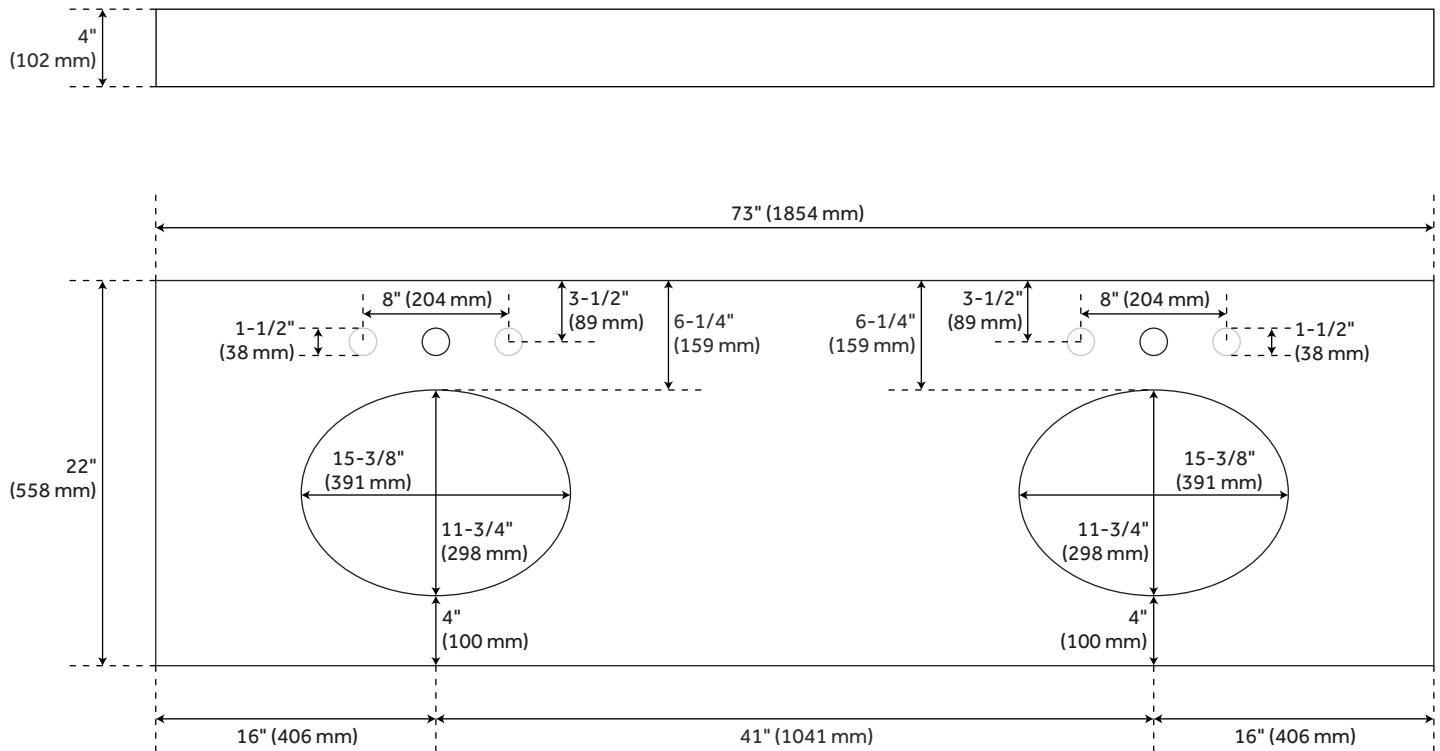

73" X 22" 3CM MONT QUARTZ DOUBLE VANITY TOP FOR UM SINK - FEATHERED WHITE

All dimensions and specifications are nominal and may vary. Use actual products for accuracy in critical situations.