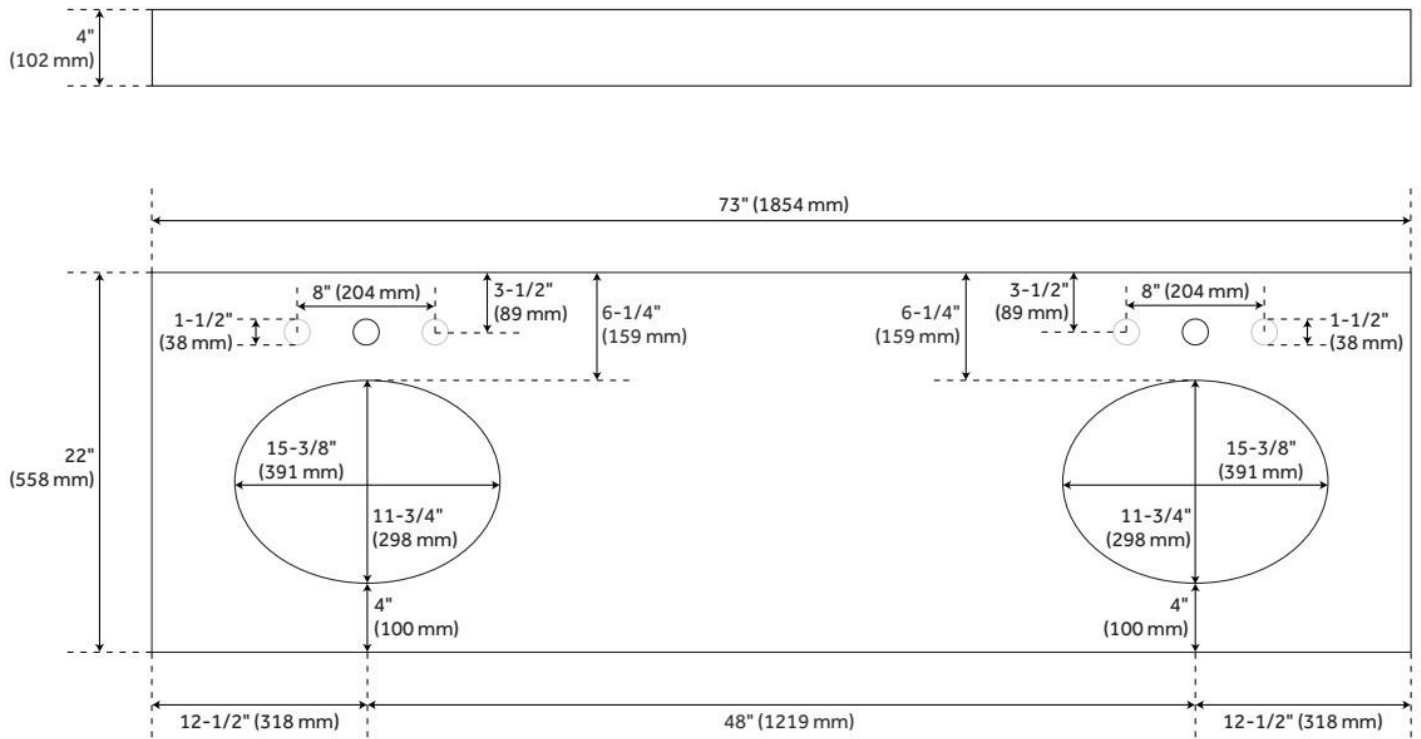

REVISED 8/19/2024

73" X 22" 3CM QUARTZ VANITY TOP FOR UNDERMOUNT SINKS - FEATHERED WHITE - WITH

SKU: 950910

Code: SH459056, SH459057, SH459058

REVISED 8/19/2024

73" X 22" 3CM QUARTZ VANITY TOP FOR UNDERMOUNT SINKS - FEATHERED WHITE - WITH

SKU: 950910

Code: SH459056, SH459057, SH459058

REVISED 8/19/2024

73" X 22" 3CM QUARTZ VANITY TOP FOR UNDERMOUNT SINKS - FEATHERED WHITE - WITH

SKU: 950910

Code: SH459056, SH459057, SH459058

REVISED 8/19/2024

18" OVAL PORCELAIN UNDERMOUNT BATHROOM SINK - WHITE

SKU: 220658
Code: SH220658

FEATURES

Material: Porcelain
Product Finish: White
Installation Type: Undermount
Shape: Oval
Drain Placement: Center
Fits Drain Hole Size: 1-1/2"
Faucet Centers: No Faucet Hole
Overflow Hole: Yes
Mounting Hardware Included: Yes

ASME A112.19.2/CSA B45.1, Massachusetts Accepted, LISTED ID: 506895

ADDITIONAL FEATURES

- Overall dimensions: 18-5/8" L x 15" W (front to back) x 7-3/4" H ($\pm 1/2"$).
- Basin: 16" L x 12-1/2" W (front to back).
- Basin depth is 5" to overflow.
- 1-1/2" drain hole.