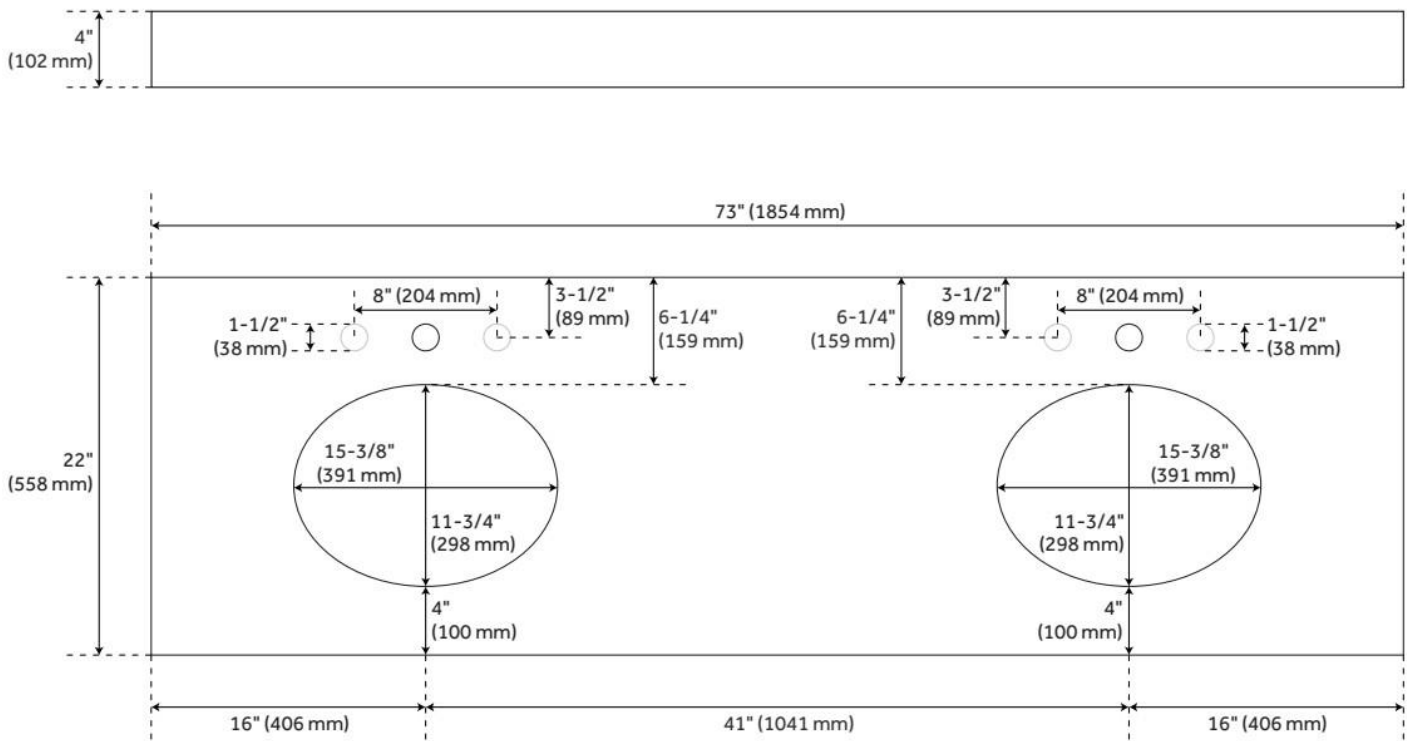

SKU: 950910

Code: SH459056, SH459057, SH459058

REVISED 8/19/2024

73" X 22" 3CM QUARTZ VANITY TOP FOR UNDERMOUNT SINKS - FEATHERED WHITE - WITH

SKU: 950910

Code: SH459056, SH459057, SH459058

REVISED 8/19/2024

18" OVAL PORCELAIN UNDERMOUNT BATHROOM SINK - WHITE

SKU: 220658
Code: SH220658

FEATURES

Material: Porcelain
Product Finish: White
Installation Type: Undermount
Shape: Oval
Drain Placement: Center
Fits Drain Hole Size: 1-1/2"
Faucet Centers: No Faucet Hole
Overflow Hole: Yes
Mounting Hardware Included: Yes

ASME A112.19.2/CSA B45.1, Massachusetts Accepted, LISTED ID: 506895

ADDITIONAL FEATURES

- Overall dimensions: 18-5/8" L x 15" W (front to back) x 7-3/4" H ($\pm 1/2"$).
- Basin: 16" L x 12-1/2" W (front to back).
- Basin depth is 5" to overflow.
- 1-1/2" drain hole.