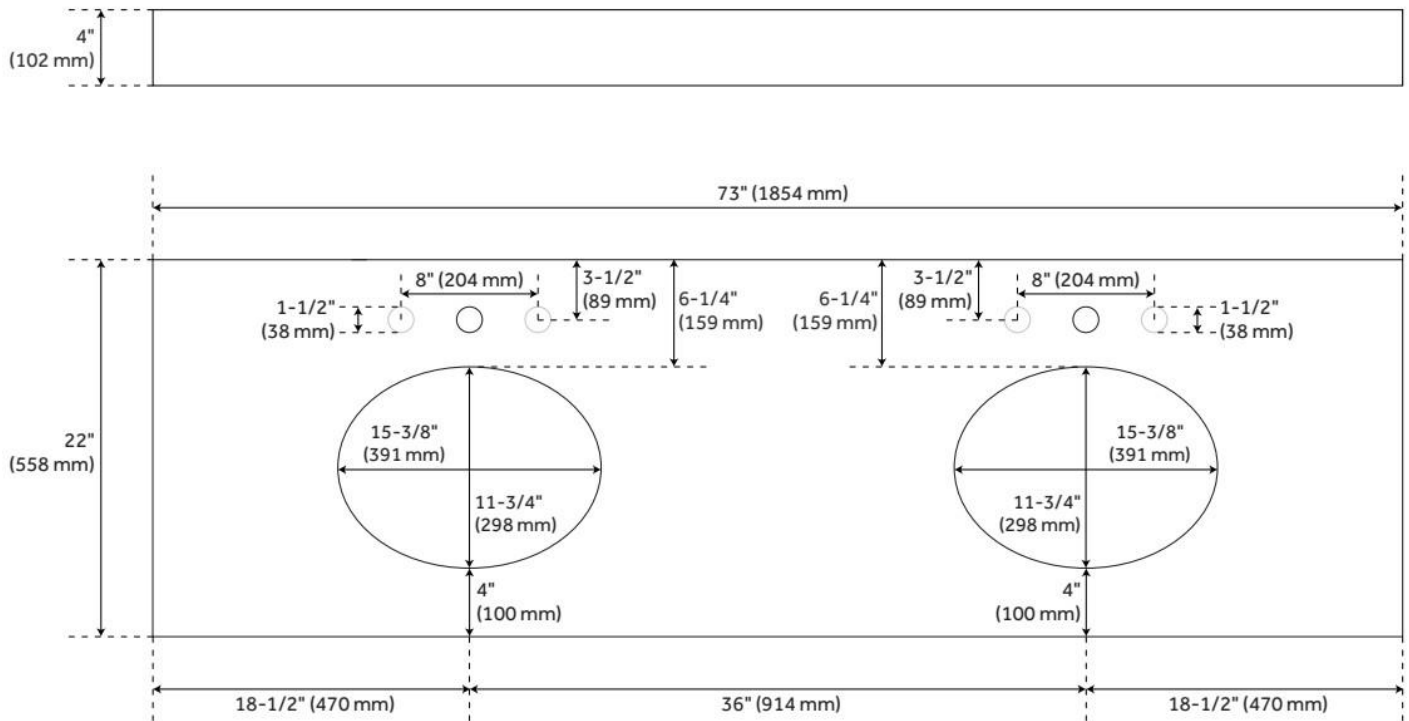

73" X 22" 3CM QUARTZ VANITY TOP FOR UNDERMOUNT SINKS - FEATHERED WHITE - WITH

SKU: 950910

Code: SH459056, SH459057, SH459058

REVISED 8/19/2024