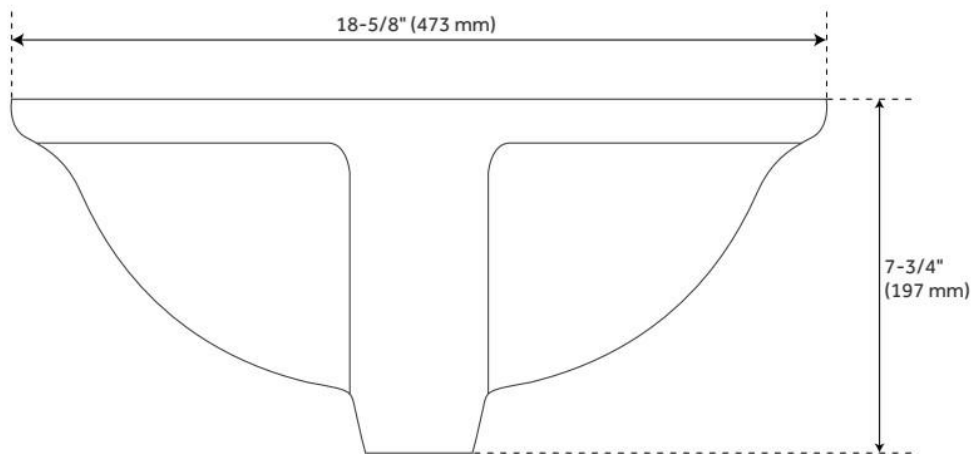

18" OVAL PORCELAIN UNDERMOUNT BATHROOM SINK - WHITE

SKU: 220658
Code: SH220658

REVISED 7/30/2024