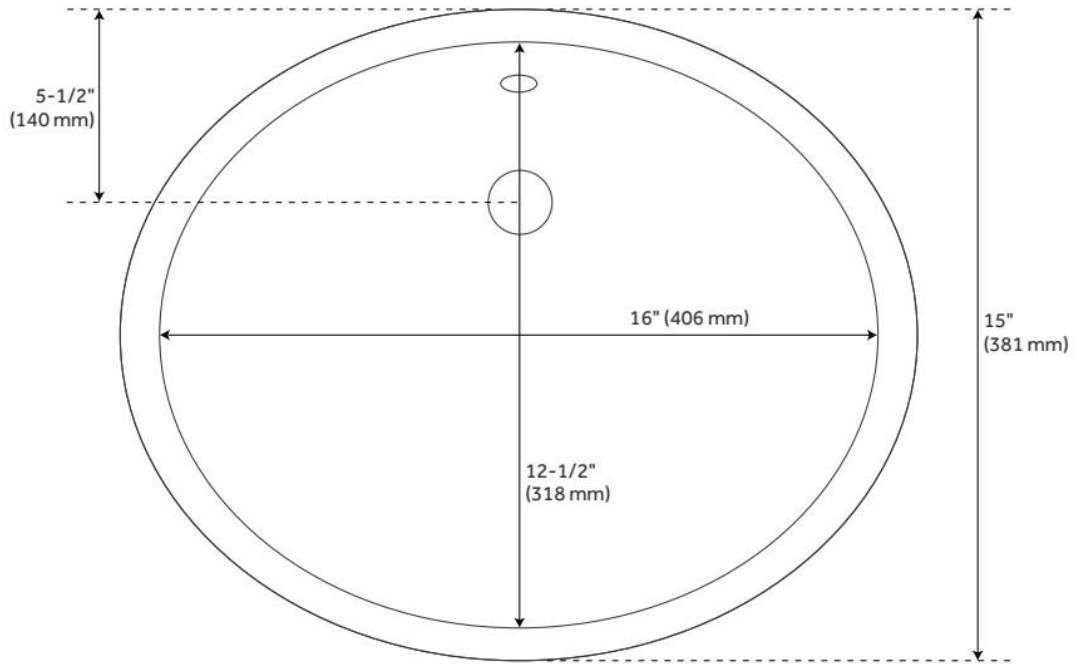

18" OVAL PORCELAIN UNDERMOUNT BATHROOM SINK - WHITE

SKU: 220658
Code: SH220658

REVISED 7/30/2024