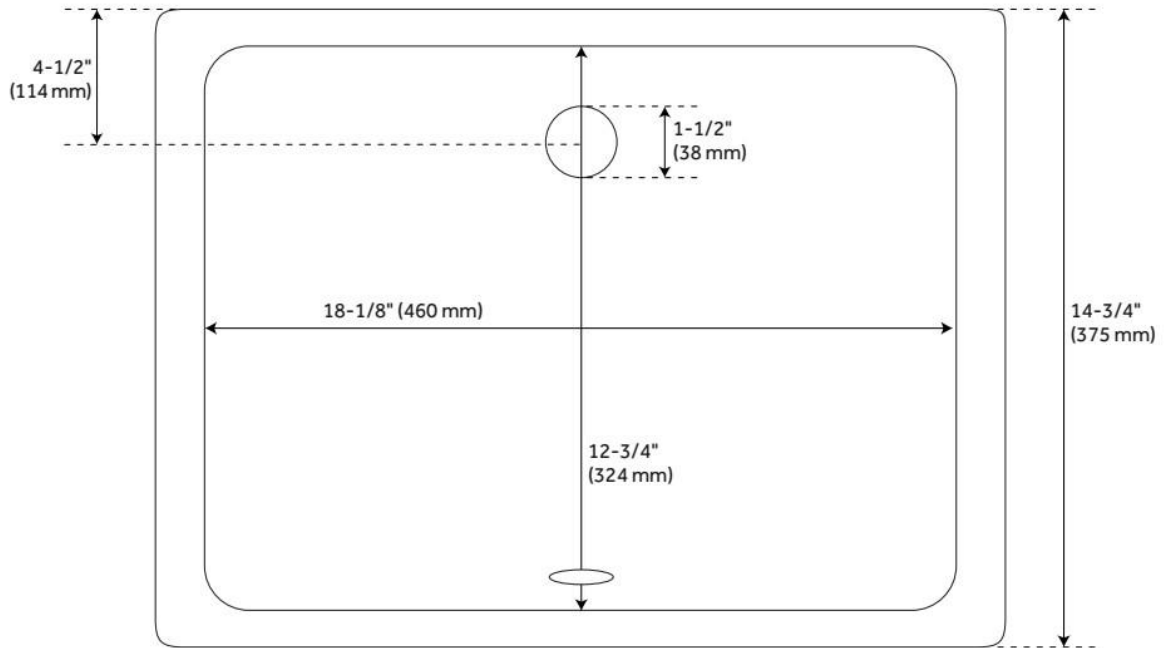

RECTANGULAR PORCELAIN UNDERMOUNT BATHROOM SINK - WHITE

SKU: 416462
Code: SH416462

REVISED 7/29/2024