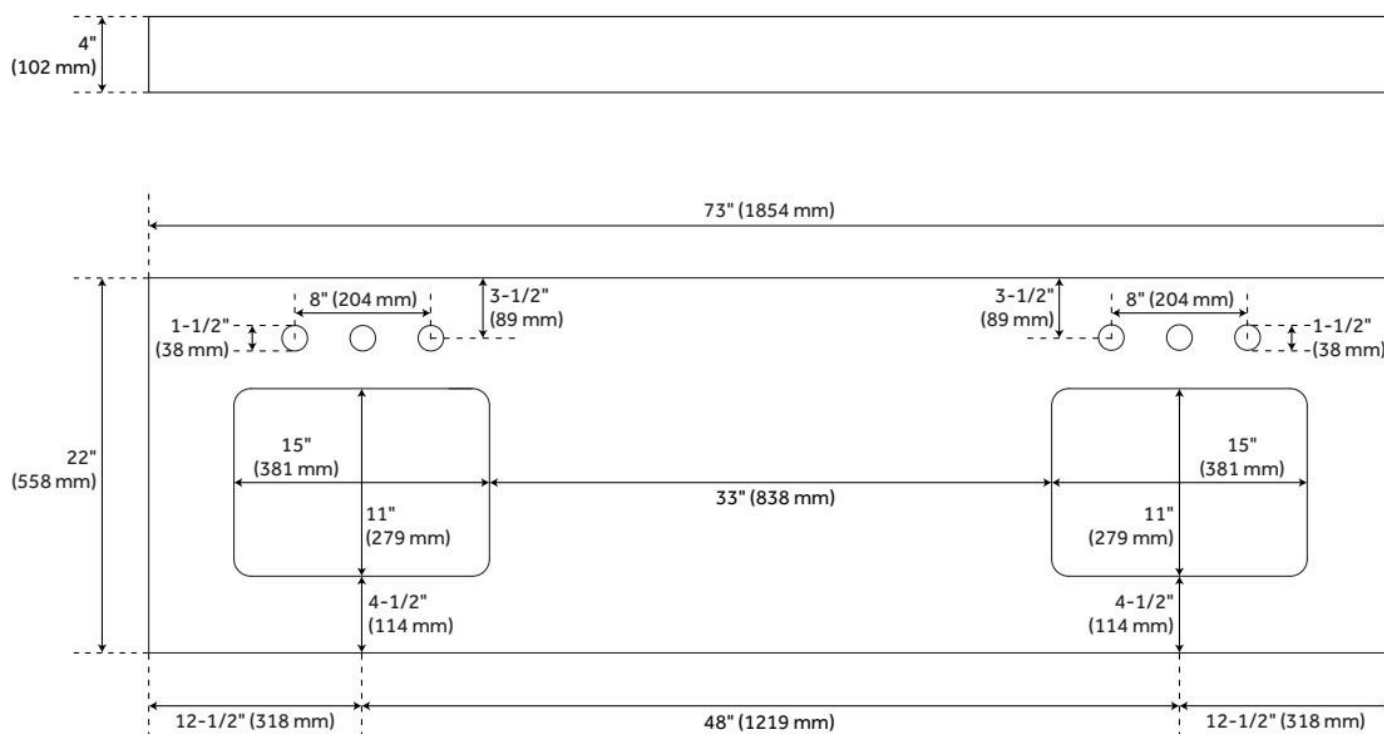

73" X 22" 3CM QUARTZ VANITY TOP FOR RECTANGULAR UNDERMOUNT SINKS - FEATHERED

SKU: 950911

Code: SH459059, SH459060, SH459061, SH459062, SH459063, SH459064

REVISED 7/29/2024