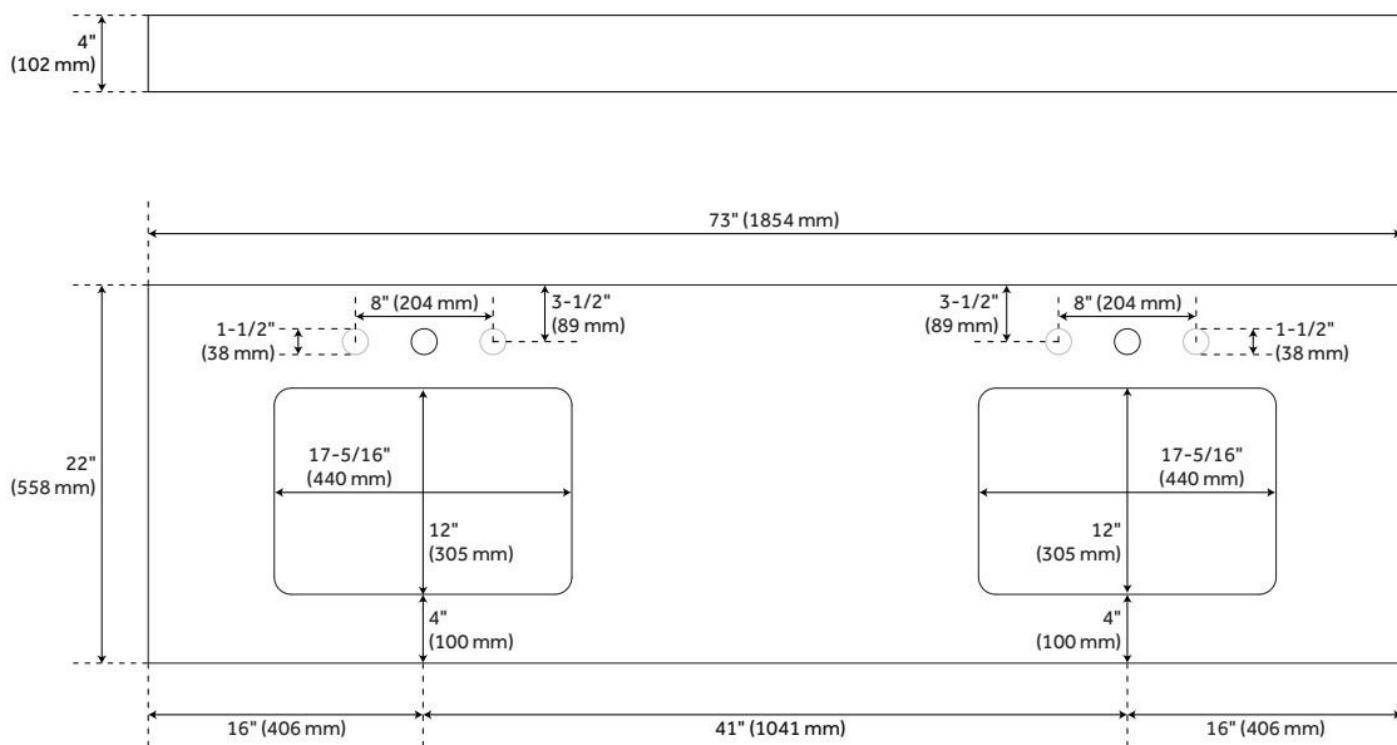

73" X 22" 3CM QUARTZ VANITY TOP FOR RECTANGULAR UNDERMOUNT SINKS - FEATHERED

SKU: 950911

Code: SH459059, SH459060, SH459061, SH459062, SH459063, SH459064

REVISED 7/29/2024