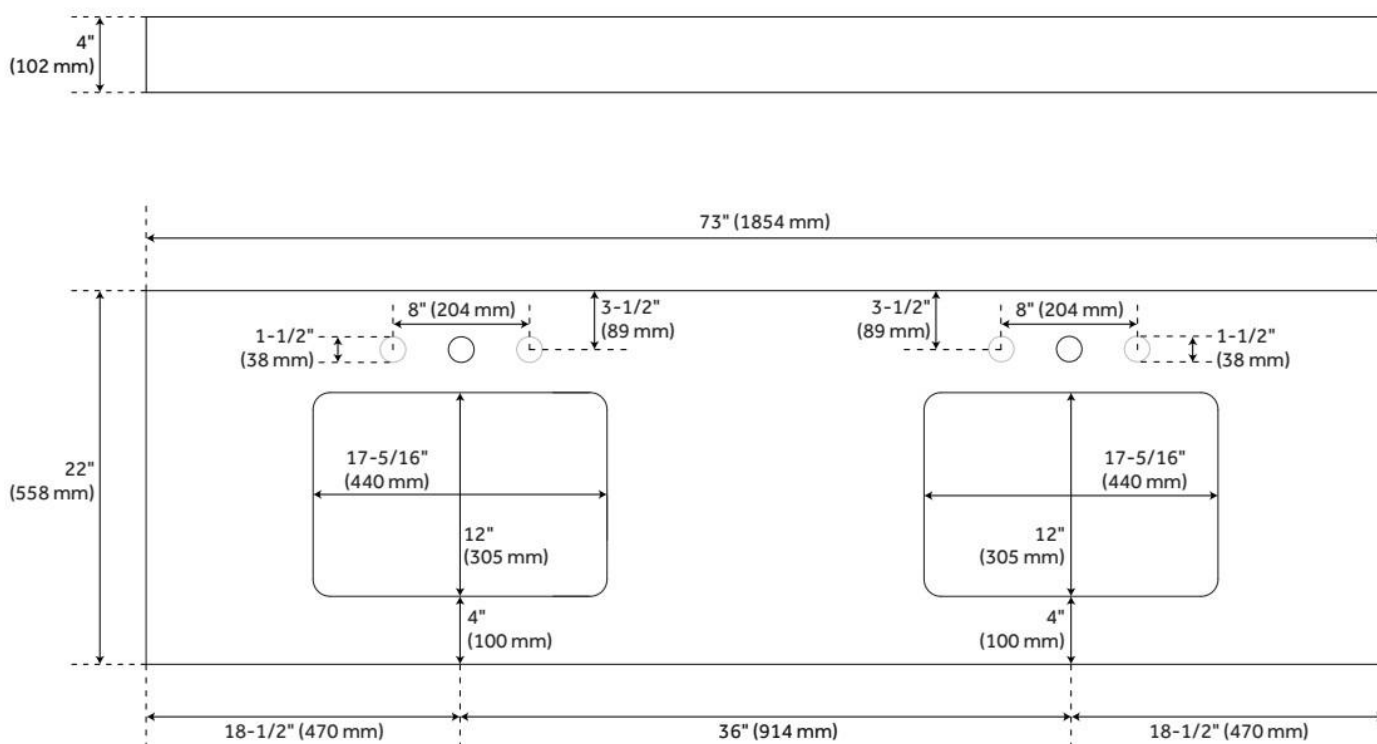

73" X 22" 3CM QUARTZ VANITY TOP FOR RECTANGULAR UNDERMOUNT SINKS - FEATHERED

SKU: 950911

Code: SH459059, SH459060, SH459061, SH459062, SH459063, SH459064

REVISED 7/29/2024