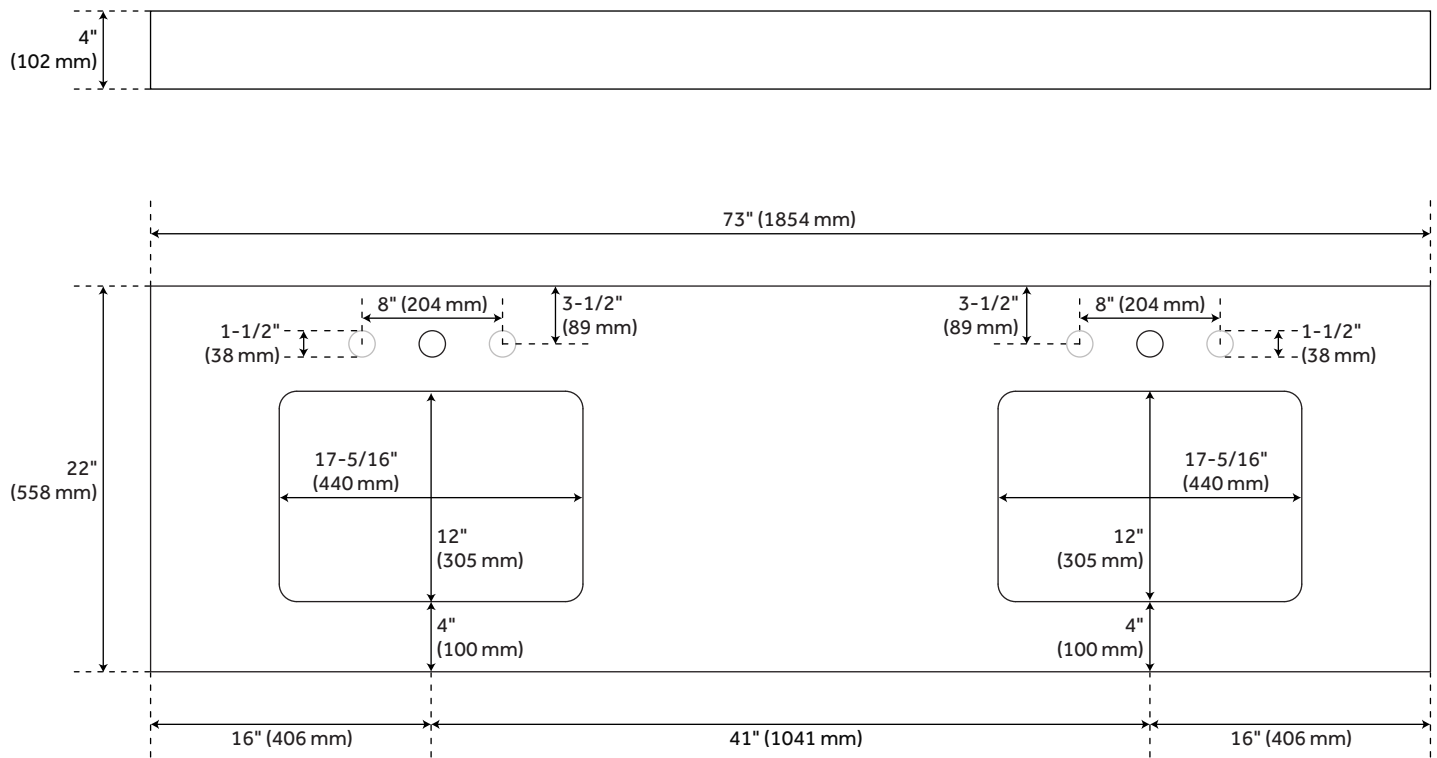

Vanity Top Depth: 22"

Vanity Top Width: 73"

Backsplash: Yes

REVISED 4/6/2023

73" X 22" 3CM QUARTZ VANITY TOP FOR RECTANGULAR UNDERMOUNT SINKS - FEATHERED

SKU: 950911

Code: SH459059, SH459060, SH459061, SH459062, SH459063, SH459064

ADDITIONAL FEATURES

- Includes vanity top and white porcelain sinks.
- See Installation Instructions for directions to attach the vanity top and sink.

REVISED 4/6/2023

73" X 22" 3CM REG QUARTZ DOUBLE VANITY TOP FOR RUMB SINK - FEATHERED WHITE

All dimensions and specifications are nominal and may vary. Use actual products for accuracy in critical situations.

73" X 22" 3CM ACE QUARTZ DOUBLE VANITY TOP FOR RUMB SINK - FEATHERED WHITE

All dimensions and specifications are nominal and may vary. Use actual products for accuracy in critical situations.

73" X 22" 3CM MONT QUARTZ DOUBLE VANITY TOP FOR RUMB SINK - FEATHERED WHITE

All dimensions and specifications are nominal and may vary. Use actual products for accuracy in critical situations.