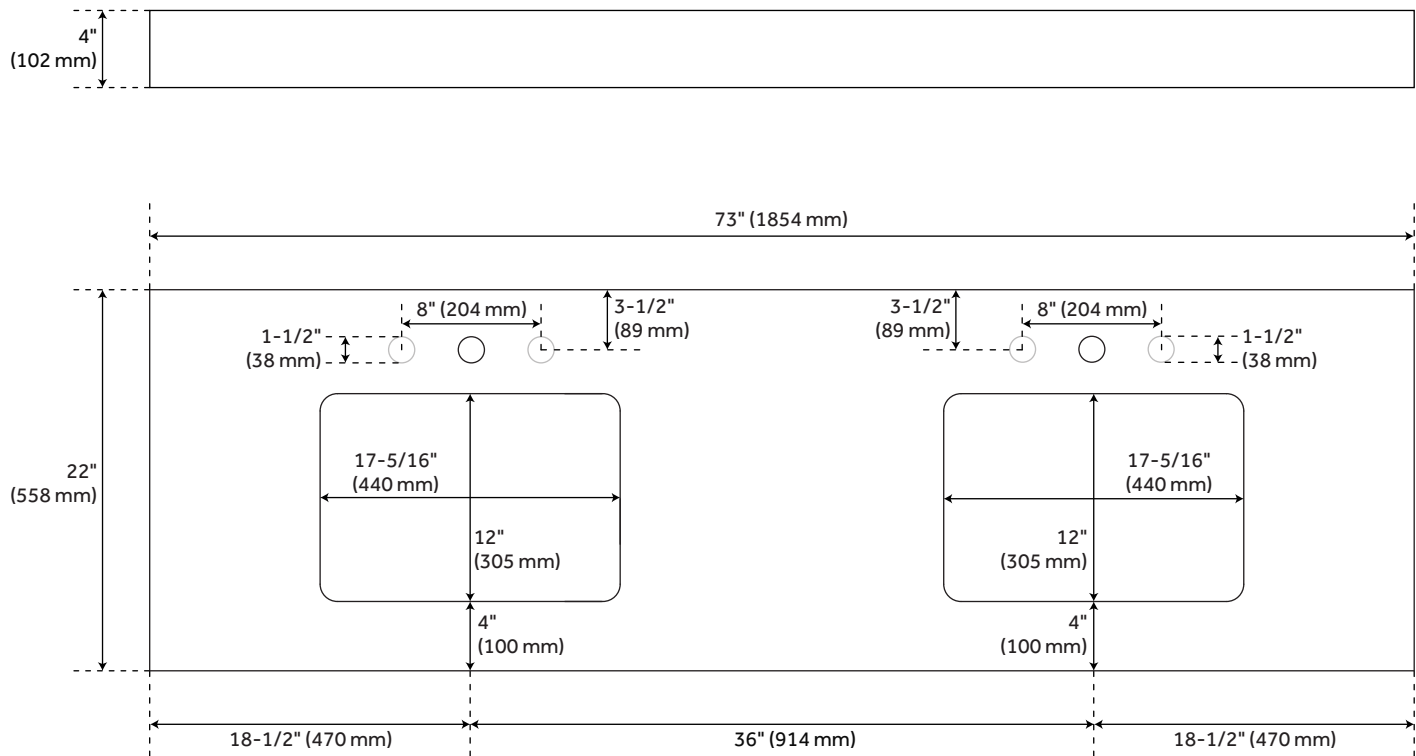

Vanity Top Depth: 22"

Vanity Top Width: 73"

Backsplash: Yes

REVISED 4/6/2023

73" X 22" 3CM QUARTZ VANITY TOP FOR RECTANGULAR UNDERMOUNT SINKS - FEATHERED

SKU: 950911

Code: SH459059, SH459060, SH459061, SH459062, SH459063, SH459064

ADDITIONAL FEATURES

- Includes vanity top and white porcelain sinks.
- See Installation Instructions for directions to attach the vanity top and sink.

REVISED 4/6/2023

73" X 22" 3CM REG QUARTZ DOUBLE VANITY TOP FOR RUMB SINK - FEATHERED WHITE

All dimensions and specifications are nominal and may vary. Use actual products for accuracy in critical situations.

73" X 22" 3CM ACE QUARTZ DOUBLE VANITY TOP FOR RUMB SINK - FEATHERED WHITE

All dimensions and specifications are nominal and may vary. Use actual products for accuracy in critical situations.

73" X 22" 3CM MONT QUARTZ DOUBLE VANITY TOP FOR RUMB SINK - FEATHERED WHITE

All dimensions and specifications are nominal and may vary. Use actual products for accuracy in critical situations.