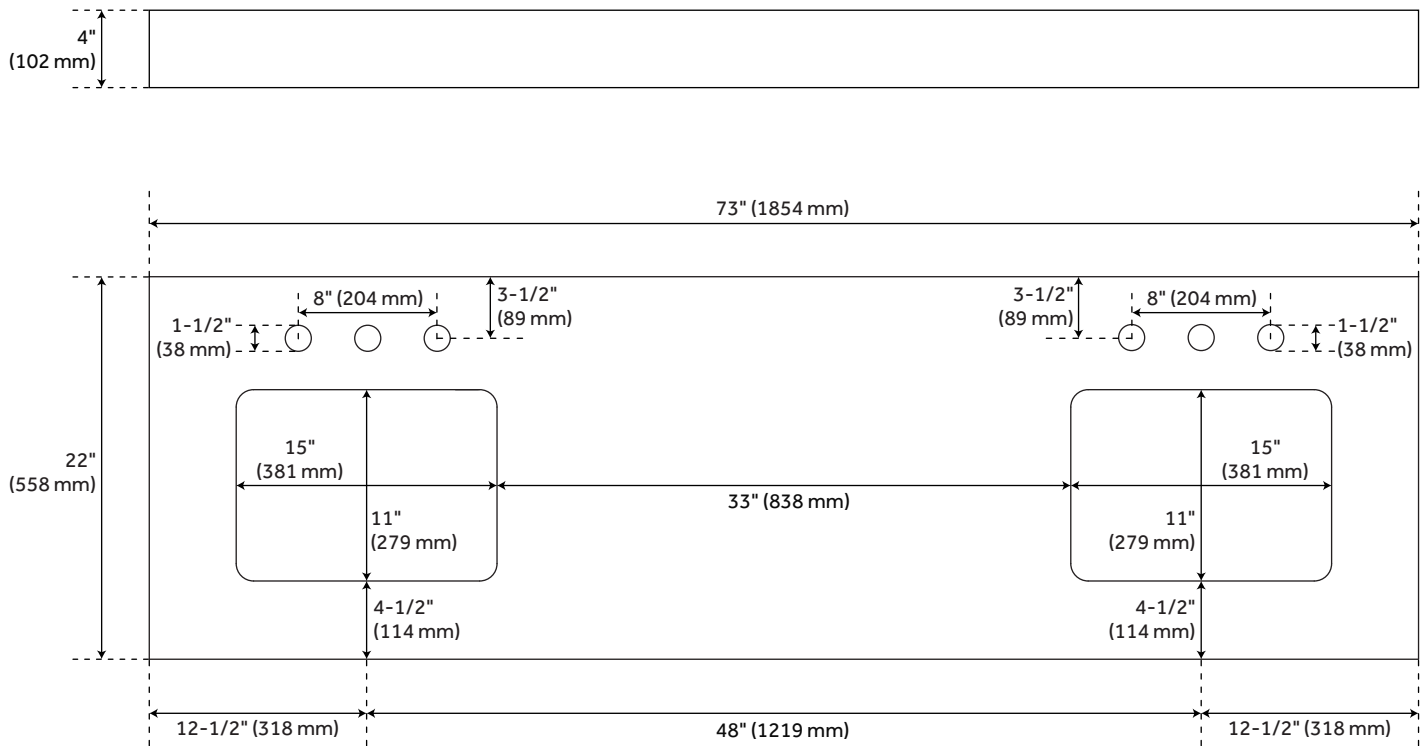

Vanity Top Depth: 22"

Vanity Top Width: 73"

Backsplash: Yes

REVISED 4/6/2023

73" X 22" 3CM QUARTZ VANITY TOP FOR RECTANGULAR UNDERMOUNT SINKS - FEATHERED

SKU: 950911

Code: SH459059, SH459060, SH459061, SH459062, SH459063, SH459064

ADDITIONAL FEATURES

- Includes vanity top and white porcelain sinks.
- See Installation Instructions for directions to attach the vanity top and sink.

REVISED 4/6/2023

73" X 22" 3CM REG QUARTZ DOUBLE VANITY TOP FOR RUMB SINK - FEATHERED WHITE

All dimensions and specifications are nominal and may vary. Use actual products for accuracy in critical situations.

73" X 22" 3CM ACE QUARTZ DOUBLE VANITY TOP FOR RUMB SINK - FEATHERED WHITE

All dimensions and specifications are nominal and may vary. Use actual products for accuracy in critical situations.

73" X 22" 3CM MONT QUARTZ DOUBLE VANITY TOP FOR RUMB SINK - FEATHERED WHITE

All dimensions and specifications are nominal and may vary. Use actual products for accuracy in critical situations.