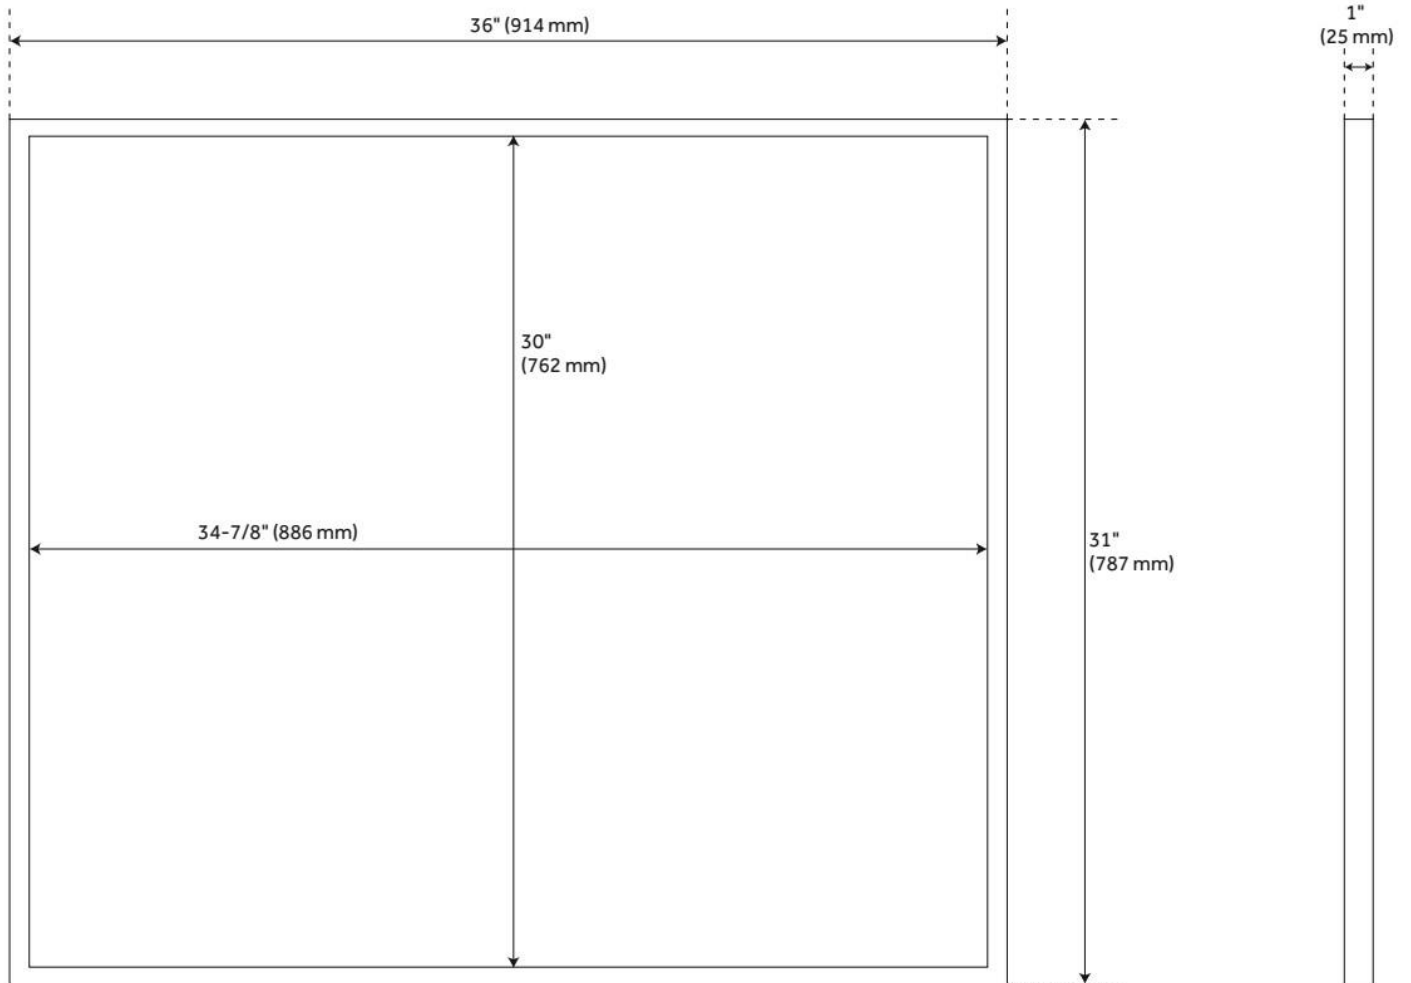

CARPINI SQUARE DECORATIVE VANITY MIRROR

SKU: 950961

Code: SH459128, SH459129, SH459130

FEATURES

On/Off Switch: No

ADDITIONAL FEATURES

- Gold Leaf and Black Powder Coat finishes constructed of Iron, Polished Nickel finish constructed of Stainless Steel.
- All dimensions are ($\pm 1/2$ ").
- Horizontal / Vertical Mounting is 2-1/2" centers with three holes.
- Durable French Cleat mounting system included.

REVISED 8/23/2024

CARPINI SQUARE DECORATIVE VANITY MIRROR

SKU: 950961

Code: SH459128, SH459129, SH459130

REVISED 8/23/2024