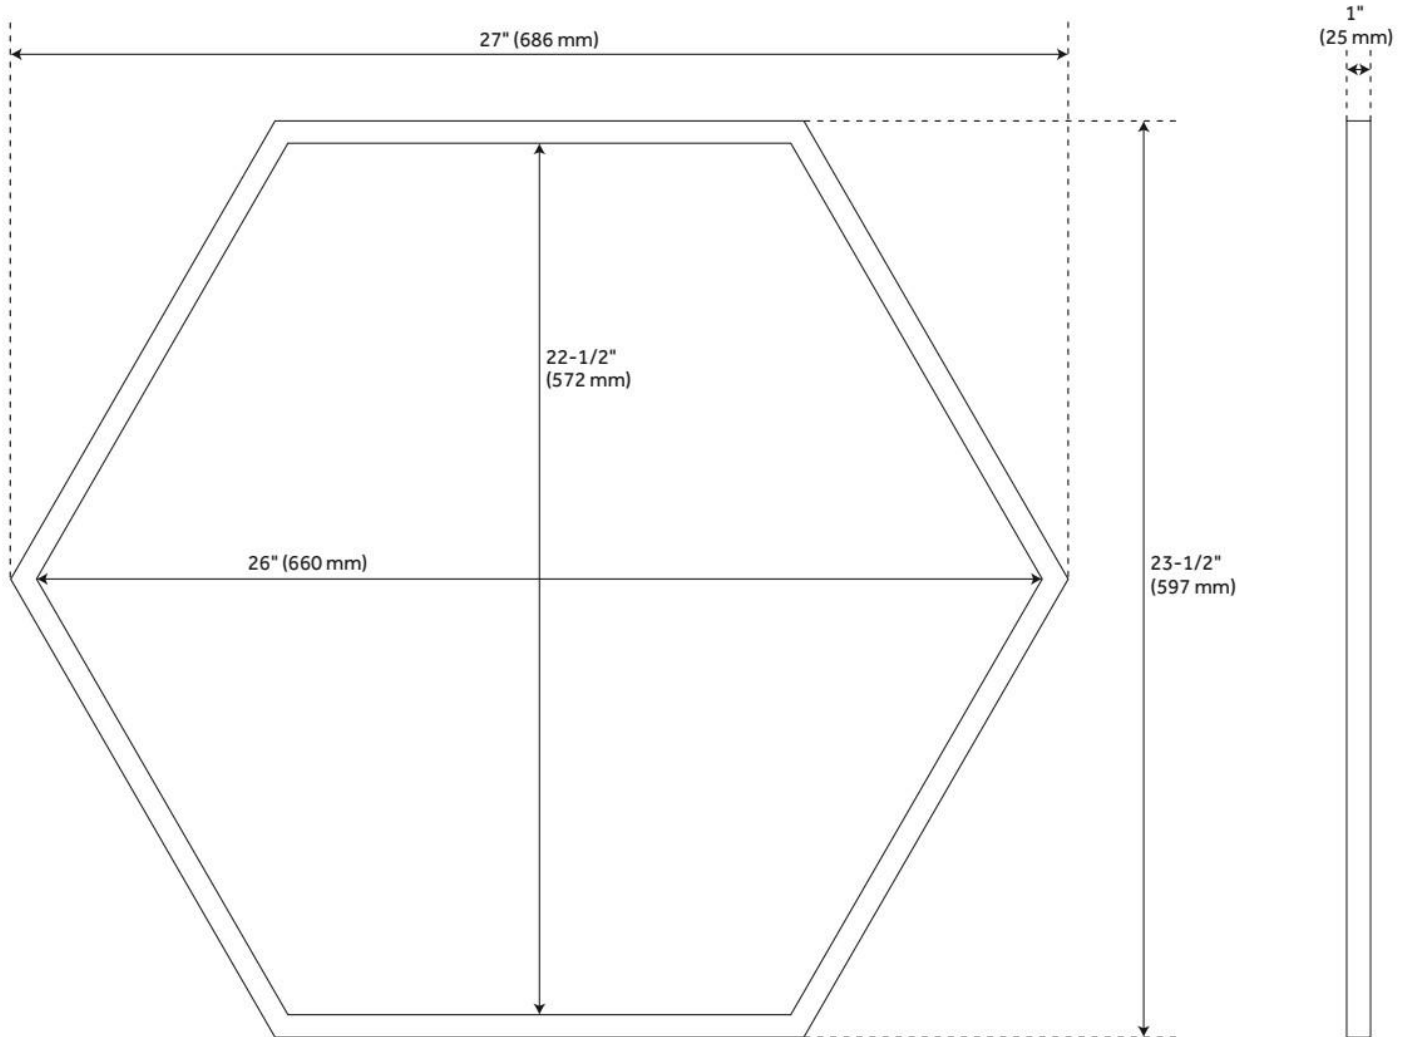

SAUMA HEXAGONAL DECORATIVE VANITY MIRROR

SKU: 950964

Code: SH459138, SH459139, SH459140, SH459141

FEATURES

On/Off Switch: No

ADDITIONAL FEATURES

- Gold Leaf and Gloss Black finishes constructed of Iron, Antique Copper and Nickel finishes constructed of Stainless Steel.
- All dimensions are ($\pm 1/2$ ").
- Horizontal / Vertical Mounting is 2-1/2" centers with three holes.
- Durable French Cleat mounting system included.

REVISED 8/23/2024

SAUMA HEXAGONAL DECORATIVE VANITY MIRROR

SKU: 950964

Code: SH459138, SH459139, SH459140, SH459141

REVISED 8/23/2024