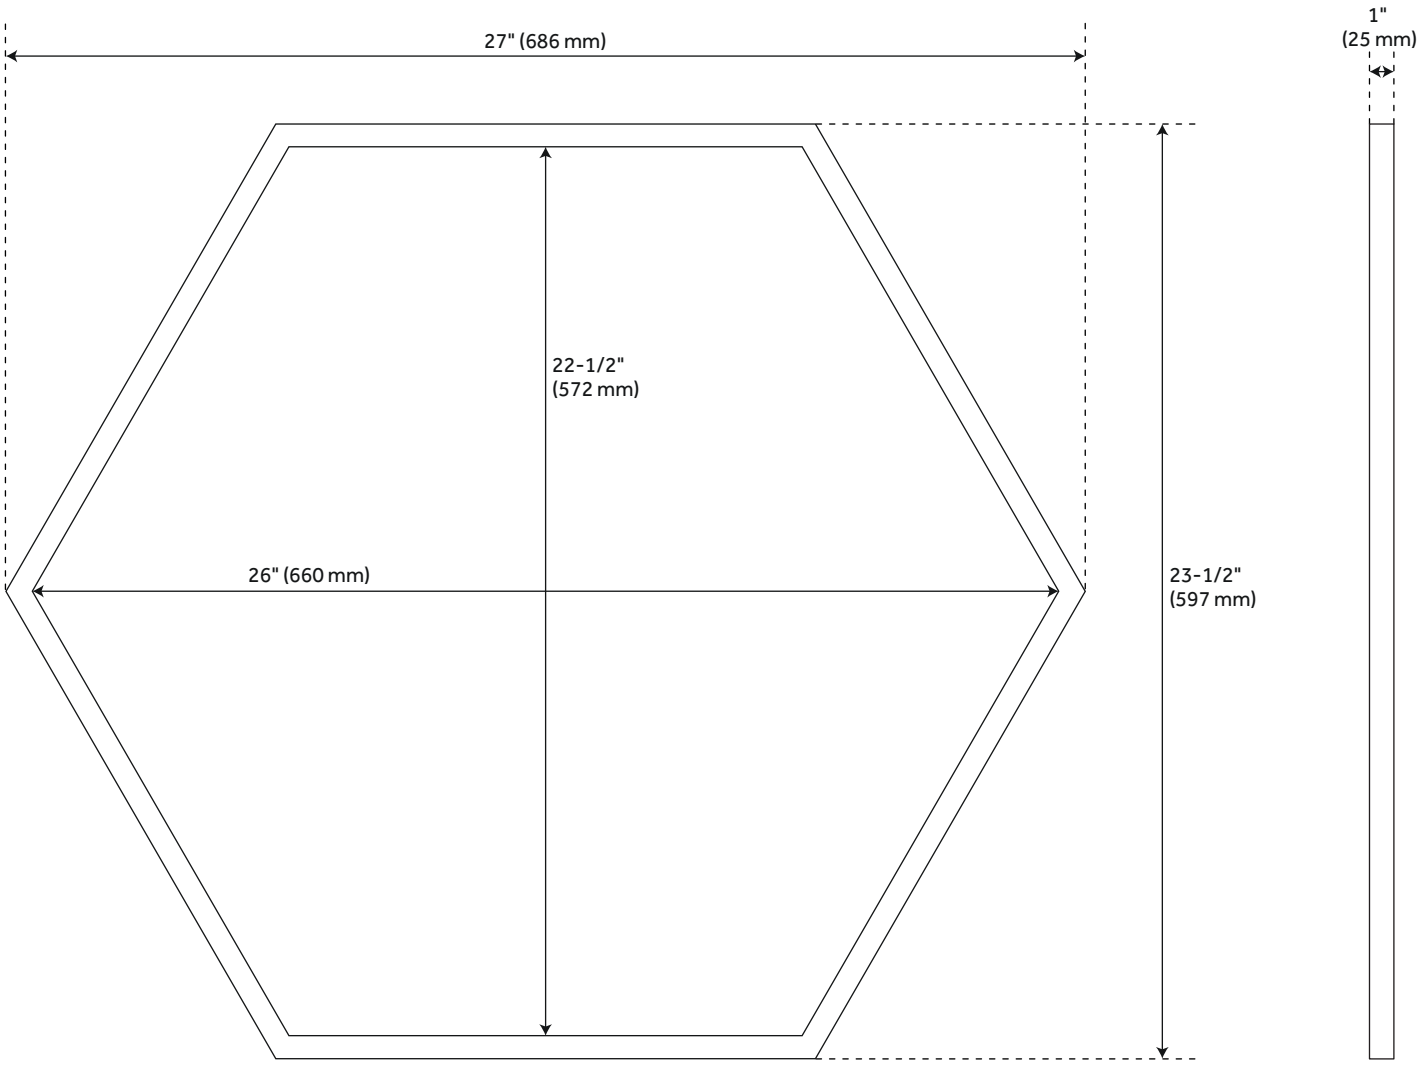

SAUMA HEXAGONAL DECORATIVE VANITY MIRROR

SKU: 950964

Code: SH459138, SH459139, SH459140, SH459141

FEATURES

Features: Framed

Design: Glam

Width: 24"

Height: 27"

Depth: 1"

Mounting Hardware Included: Yes

Assembly Required: No

Mirror Shape: Irregular

Mirror Only Width: 26"

Mirror Only Height: 22-1/2"

REVISED 4/3/2023

SAUMA HEXAGONAL DECORATIVE VANITY MIRROR

SKU: 950964

Code: SH459138, SH459139, SH459140, SH459141

ADDITIONAL FEATURES

- Gold Leaf and Gloss Black finishes constructed of Iron, Antique Copper and Nickel finishes constructed of Stainless Steel.
- All dimensions are ($\pm 1/2$ ").
- Horizontal / Vertical Mounting is 2-1/2" centers with three holes.
- Durable French Cleat mounting system included.

REVISED 4/3/2023

SAUMA HEXAGONAL DECORATIVE VANITY MIRROR

SKU: 950964

All dimensions and specifications are nominal and may vary. Use actual products for accuracy in critical situations.