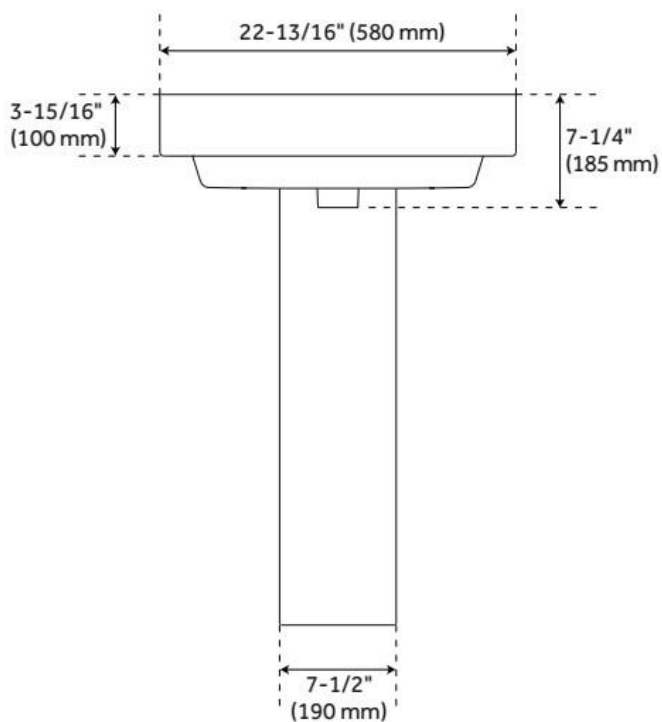

PENTERO PEDESTAL SINK - WHITE

SKU: 951093

Code: SHPE348, SHPE350, SHPE341

REVISED 7/12/2024