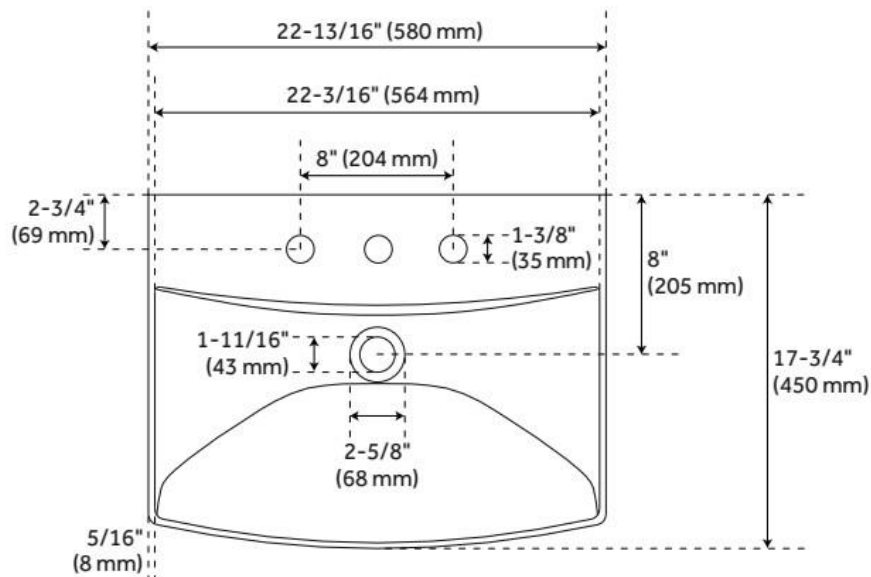

PENTERO PEDESTAL SINK - WHITE

SKU: 951093

Code: SHPE348, SHPE350, SHPE341

REVISED 7/12/2024