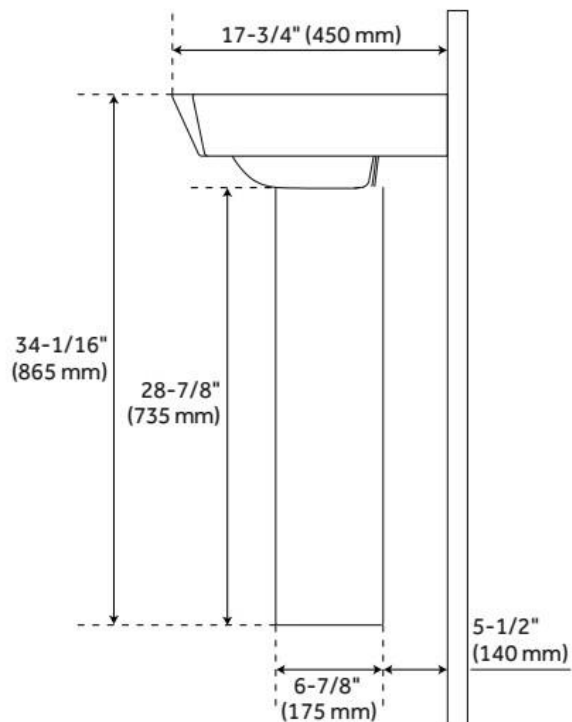

PENTERO PEDESTAL SINK - WHITE

SKU: 951093

Code: SHPE348, SHPE350, SHPE341

REVISED 7/12/2024